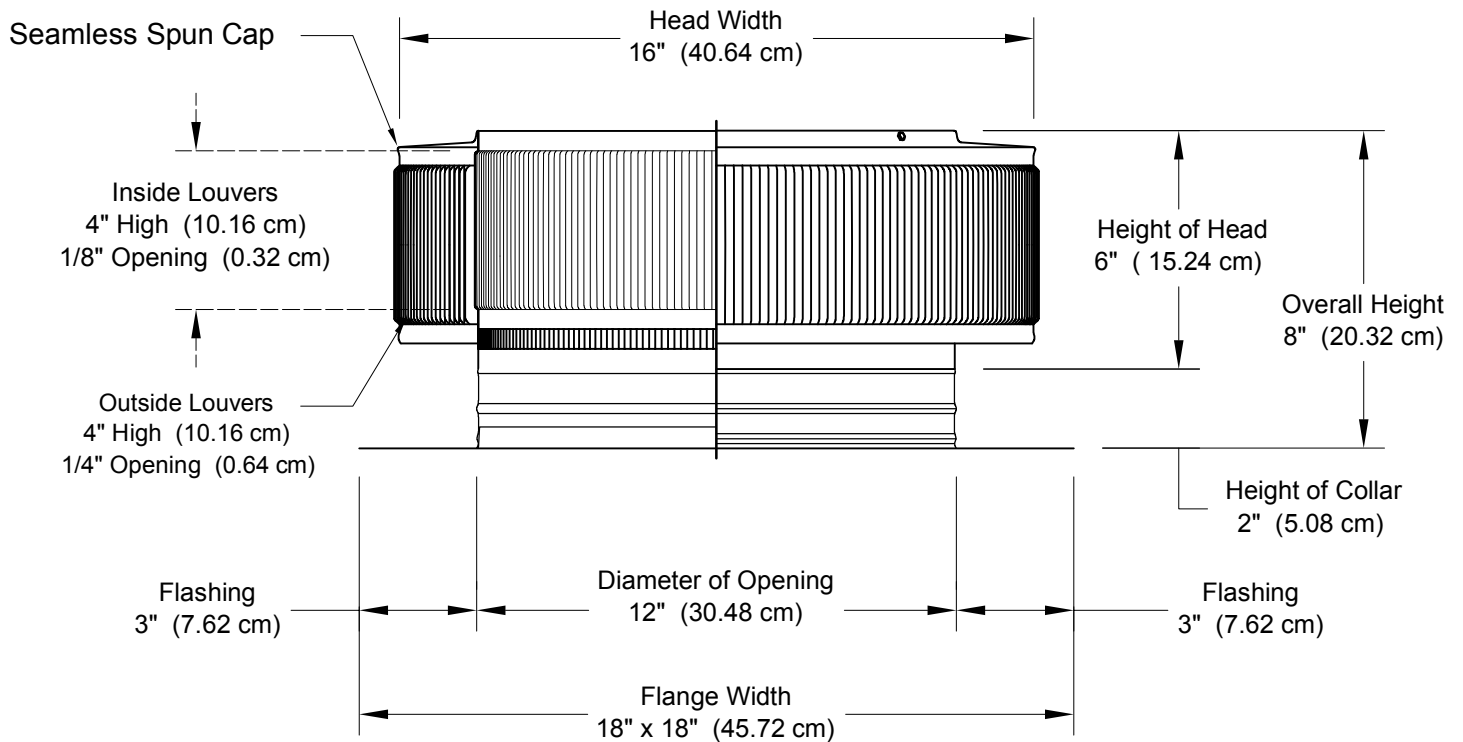

Aura Vent: Model AV-12-C02

12" Diameter with 02" Collar and Square Flange

- All Aluminum construction will never rust
- Exhausts air like a turbine with no moving parts
- No snow or rain infiltration
- Low profile- does not need to be removed for high winds
- Tested to 200 mph

minimum pitch capacity	maximum pitch capacity (std vent)	maximum pitch capacity (modified)	Weight lbs (kg)
3/12	7/12	12/12	3.2 (1.5)

Net Free Area		Application Per Square ft (meters)	
square inches (cm)	square foot (meters)	1/150	1/300
113 (287)	0.78 (0.24)	225 (68.58)	450 (137.16)