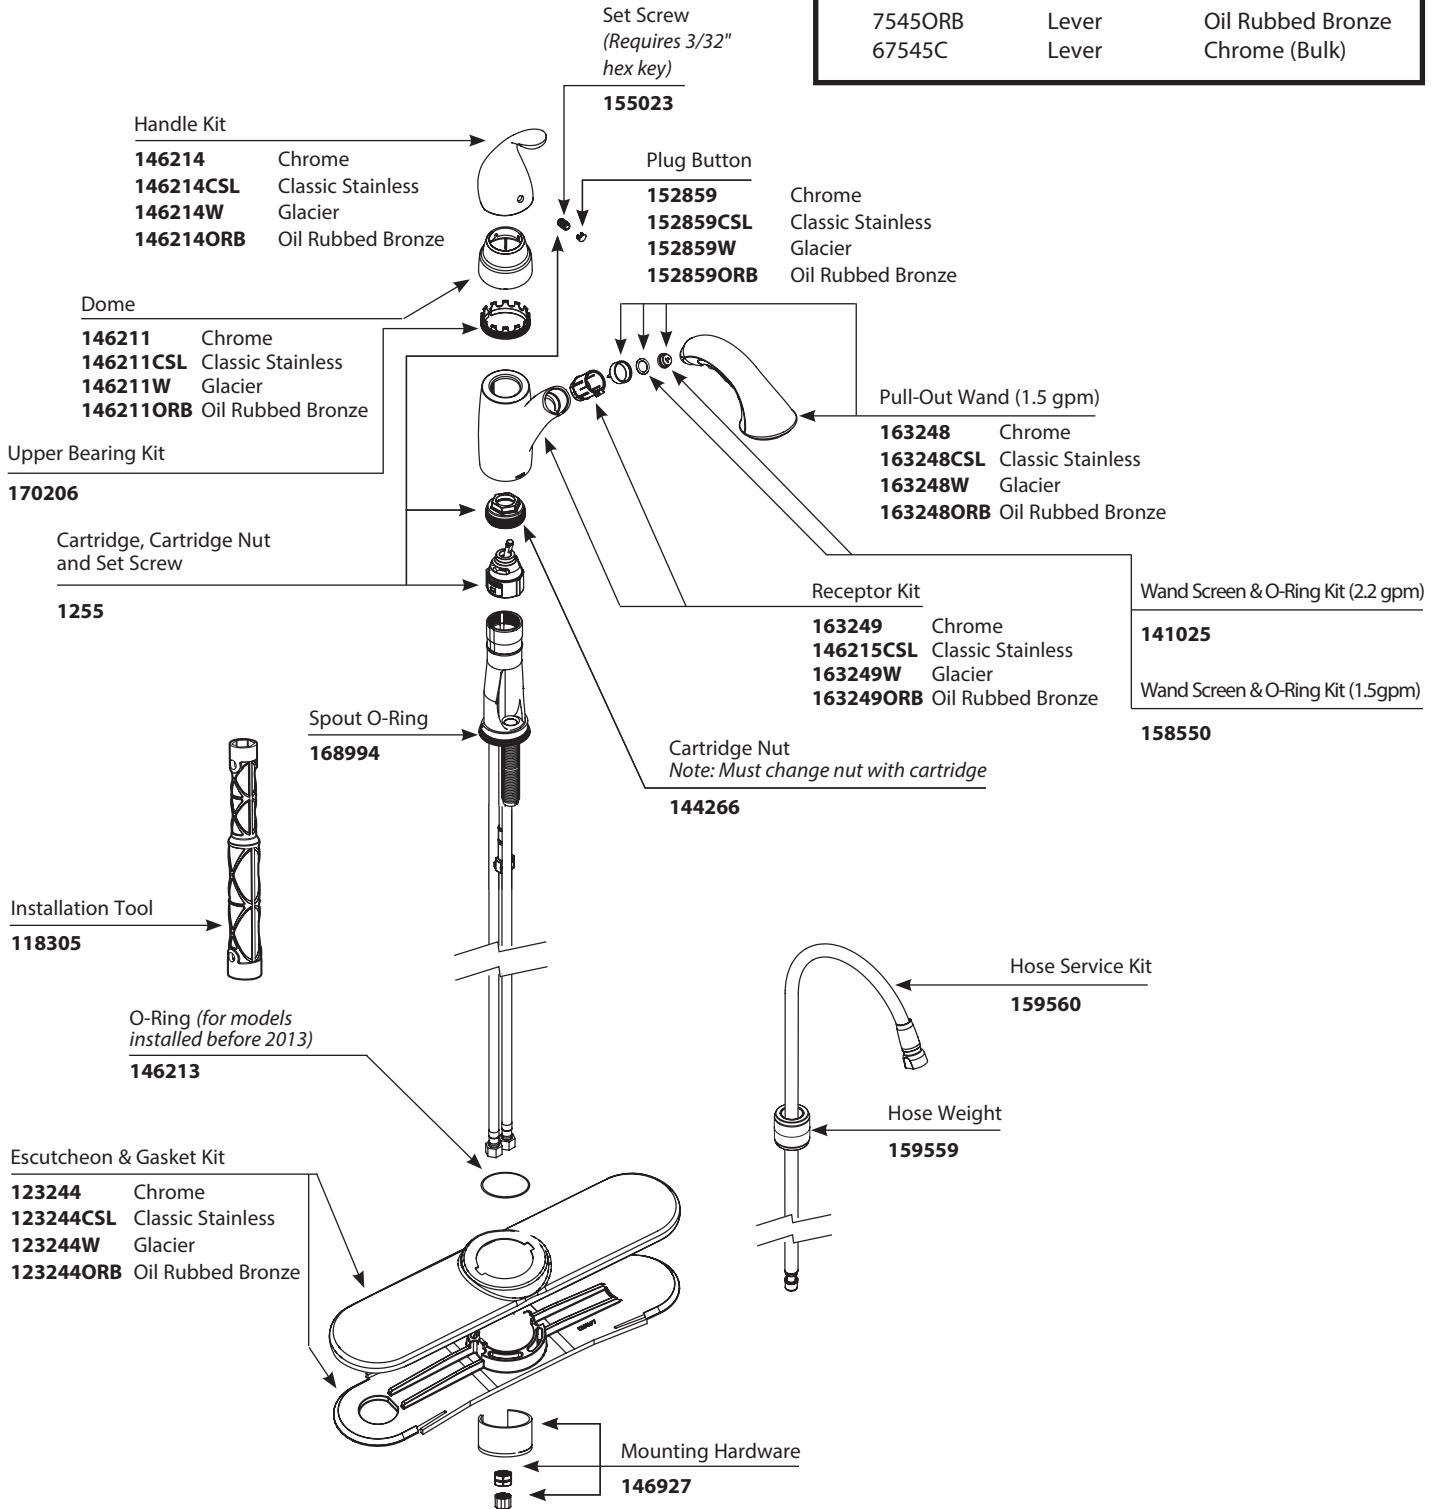

158550

Wand Screen & O-ring Kit (2.2gpm)

141025

Hose Service Kit

159560

Hose Weight

159559

Buy it for looks. Buy it for life.®

Illustrated Parts

■ Order by Part Number

Camerist™		
Single Handle Kitchen Pull Out Faucet		
MODEL	HANDLE	FINISH
7545C	Lever	Chrome
7545CSL	Lever	Classic Stainless
7545SRS	Lever	Spot Resist Stainless
7545W	Lever	Glacier
7545ORB	Lever	Oil Rubbed Bronze
67545C	Lever	Chrome (Bulk)

Buy it for looks. Buy it for life.®

Illustrated Parts

■ Order by Part Number

Camerist™		
Single Handle Kitchen Pull Out Faucet		
MODEL	HANDLE	FINISH
7545C	Lever	Chrome
7545CSL	Lever	Classic Stainless
7545W	Lever	Glacier
7545ORB	Lever	Oil Rubbed Bronze
67545C	Lever	Chrome (Bulk)

Buy it for looks. Buy it for life.®

■ Order by Part Number

Illustrated Parts

Camerist™		
Single Handle Kitchen Pull Out Faucet		
MODEL	HANDLE	FINISH
7545C	Lever	Chrome
7545CSL	Lever	Classic Stainless
7545W	Lever	Glacier
7545ORB	Lever	Oil Rubbed Bronze
67545C	Lever	Chrome (Bulk)