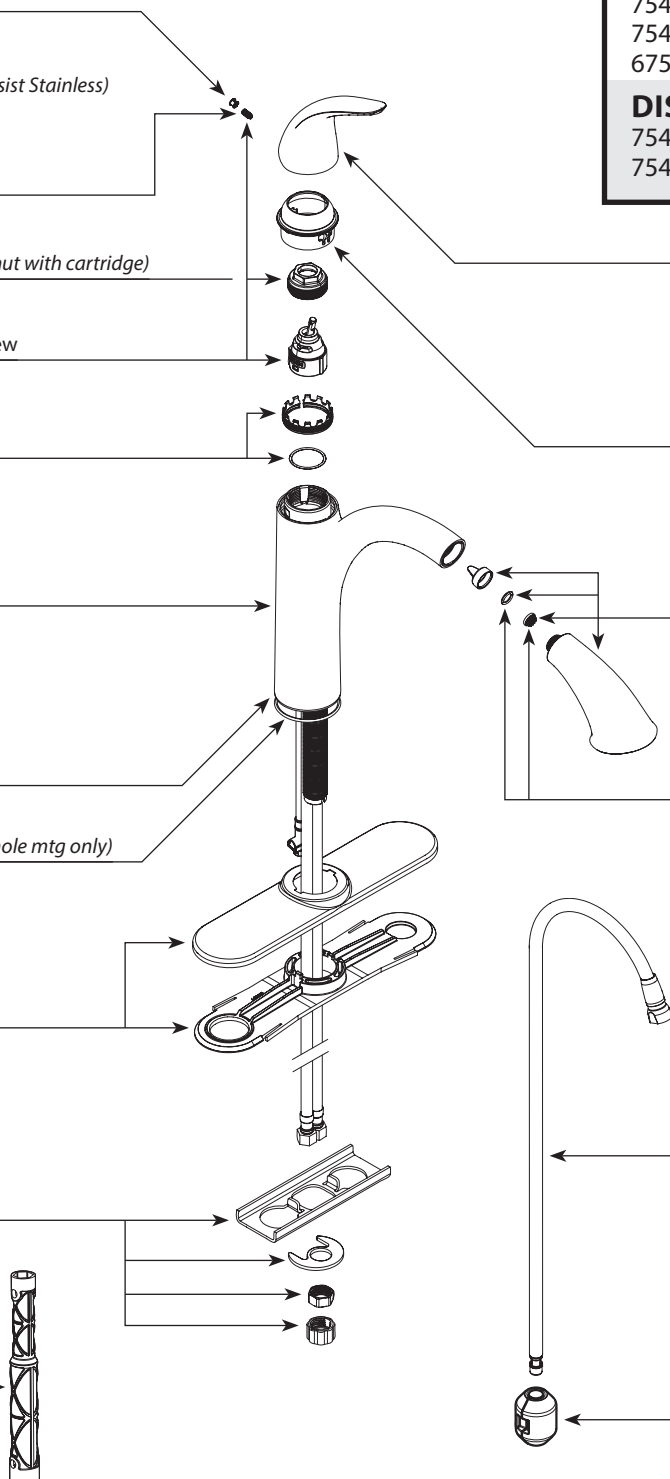

Handle Kit

- 183196** Chrome
- 183196SRS** Spot Resist Stainless
- 183196ORB** Oil Rubbed Bronze

Dome Kit

- 169245** Chrome
- 169245SRS** Spot Resist Stainless
- 169245ORB** Oil Rubbed Bronze

Wand Kit

- 169250** Chrome
- 169250SRS** Spot Resist Stainless
- 169250ORB** Oil Rubbed Bronze

O-ring & Screen Kit

158550

Hose Service Kit

159560

Hose Weight

150260

Buy it for looks. Buy it for life.®

Illustrated Parts

Camerist™ Single Handle Kitchen Pull Out Faucet	
MODEL	FINISH
7545C	Chrome
7545CSL	Classic Stainless
7545SRS	Spot Resist Stainless
7545W	Glacier
7545ORB	Oil Rubbed Bronze
67545C	Chrome (Bulk)

■ Order by Part Number