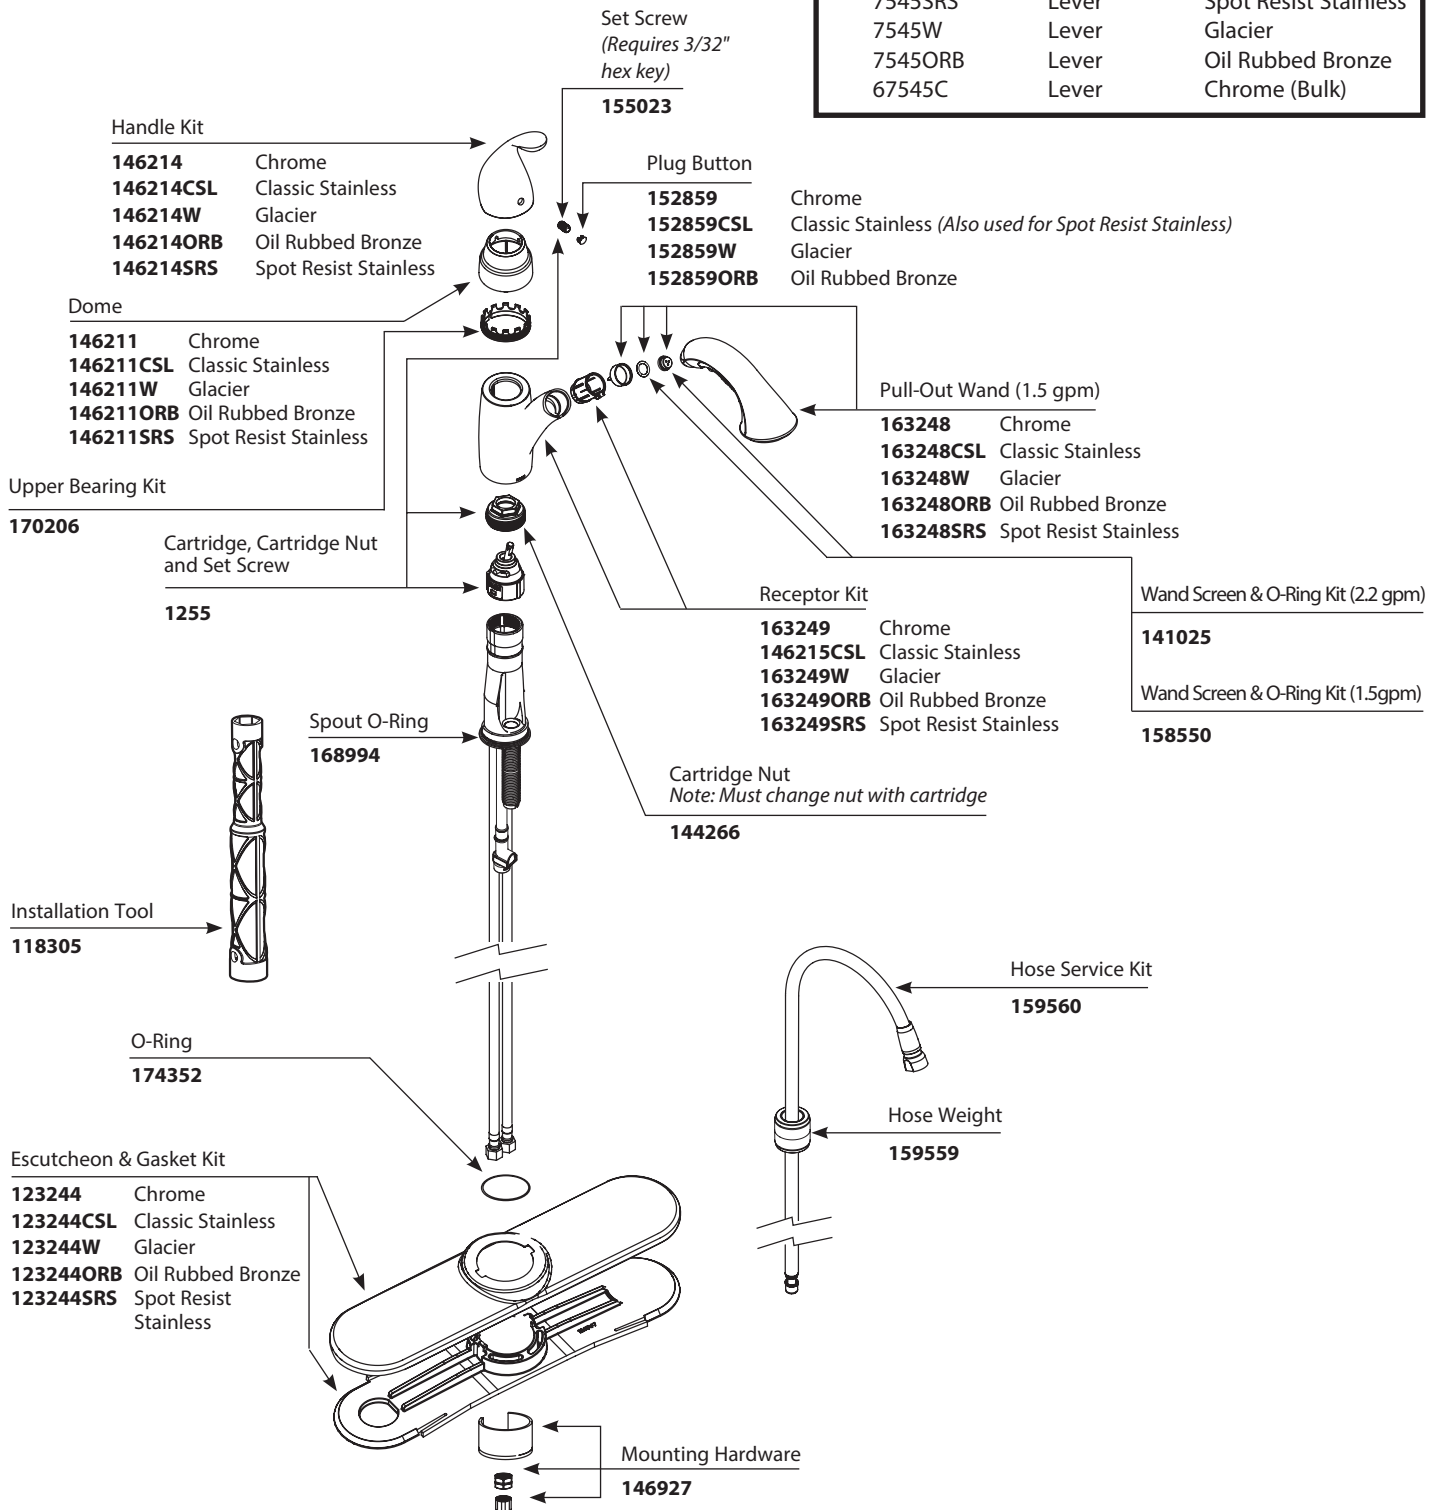

Mounting Hardware

113173

Installation Tool

118305

Set Screw (Requires 3/32" hex key)

155023

Plug Button

- 152859** Chrome
- 152859CSL** Classic Stainless (Also used for Spot Resist Stainless)
- 152859W** Glacier
- 152859ORB** Oil Rubbed Bronze

158550

Wand Screen & O-ring Kit (2.2gpm)

141025

Hose Service Kit

159560

Hose Weight

159559

Buy it for looks. Buy it for life.®

Illustrated Parts

■ Order by Part Number

Camerist™		
Single Handle Kitchen Pull Out Faucet		
MODEL	HANDLE	FINISH
7545C	Lever	Chrome
7545CSL	Lever	Classic Stainless
7545SRS	Lever	Spot Resist Stainless
7545W	Lever	Glacier
7545ORB	Lever	Oil Rubbed Bronze
67545C	Lever	Chrome (Bulk)

Buy it for looks. Buy it for life.®

Illustrated Parts

■ Order by Part Number

Camerist™		
Single Handle Kitchen Pull Out Faucet		
MODEL	HANDLE	FINISH
7545C	Lever	Chrome
7545CSL	Lever	Classic Stainless
7545W	Lever	Glacier
7545ORB	Lever	Oil Rubbed Bronze
67545C	Lever	Chrome (Bulk)