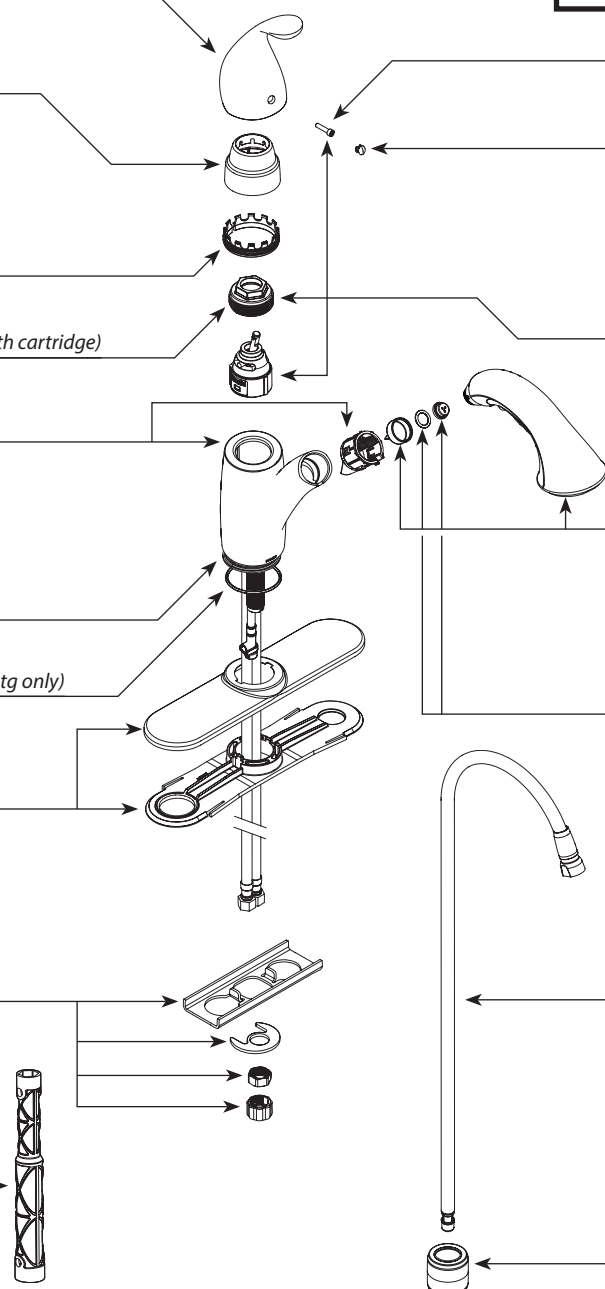

Mounting Hardware

113173

Installation Tool

118305

Set Screw (Requires 3/32" hex key)

155023

Plug Button

- 152859** Chrome
- 152859CSL** Classic Stainless (Also used for Spot Resist Stainless)
- 152859W** Glacier
- 152859ORB** Oil Rubbed Bronze

Cartridge, Cartridge Nut & Set Screw

1255

Wand Kit

- 163248** Chrome
- 163248CSL** Classic Stainless
- 163248W** Glacier
- 163248ORB** Oil Rubbed Bronze
- 163248SRS** Spot Resist Stainless

Wand Screen & O-ring Kit (1.5gpm)

158550

Wand Screen & O-ring Kit (2.2gpm)

141025

Hose Service Kit

159560

Hose Weight

159559

Buy it for looks. Buy it for life.®

Illustrated Parts

■ Order by Part Number

Camerist™		
Single Handle Kitchen Pull Out Faucet		
MODEL	HANDLE	FINISH
7545C	Lever	Chrome
7545CSL	Lever	Classic Stainless
7545SRS	Lever	Spot Resist Stainless
7545W	Lever	Glacier
7545ORB	Lever	Oil Rubbed Bronze
67545C	Lever	Chrome (Bulk)