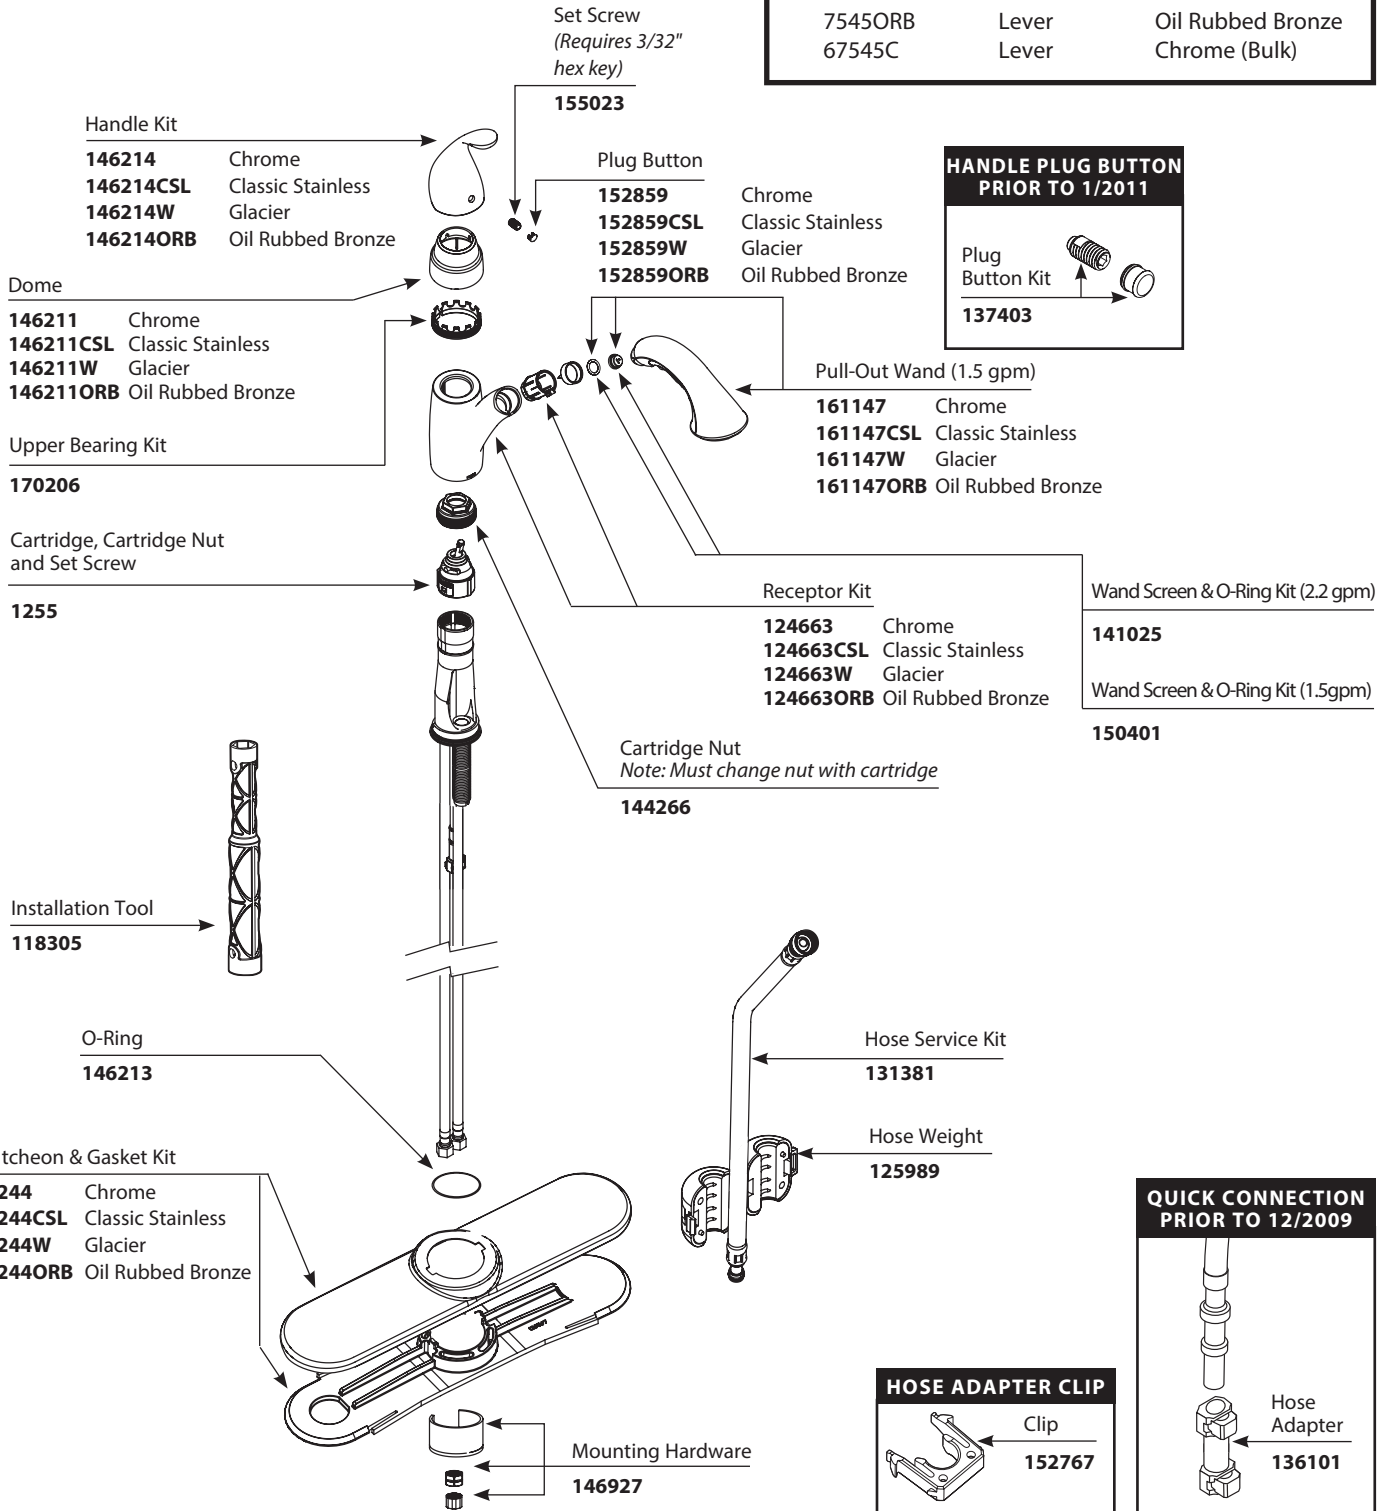

Illustrated Parts

■ Order by Part Number

Camerist™		
Single Handle Kitchen Pull Out Faucet		
MODEL	HANDLE	FINISH
7545C	Lever	Chrome
7545CSL	Lever	Classic Stainless
7545SRS	Lever	Spot Resist Stainless
7545W	Lever	Glacier
7545ORB	Lever	Oil Rubbed Bronze
67545C	Lever	Chrome (Bulk)

Buy it for looks. Buy it for life.®

Illustrated Parts

■ Order by Part Number

Camerist™		
Single Handle Kitchen Pull Out Faucet		
MODEL	HANDLE	FINISH
7545C	Lever	Chrome
7545CSL	Lever	Classic Stainless
7545W	Lever	Glacier
7545ORB	Lever	Oil Rubbed Bronze
67545C	Lever	Chrome (Bulk)

Buy it for looks. Buy it for life.®

■ Order by Part Number

Illustrated Parts

Camerist™		
Single Handle Kitchen Pull Out Faucet		
MODEL	HANDLE	FINISH
7545C	Lever	Chrome
7545CSL	Lever	Classic Stainless
7545W	Lever	Glacier
7545ORB	Lever	Oil Rubbed Bronze
67545C	Lever	Chrome (Bulk)

HANDLE PLUG BUTTON PRIOR TO 1/2011

Plug Button Kit
137403

QUICK CONNECTION PRIOR TO 12/2009

Hose Adapter
136101

Buy it for looks. Buy it for life.®

■ Order by Part Number

Illustrated Parts

Camerist™		
Single Handle Kitchen Pull Out Faucet		
MODEL	HANDLE	FINISH
7545C	Lever	Chrome
7545SL	Lever	Stainless
7545W	Lever	Glacier
7545ORB	Lever	Oil Rubbed Bronze
67545C	Lever	Chrome (Bulk)