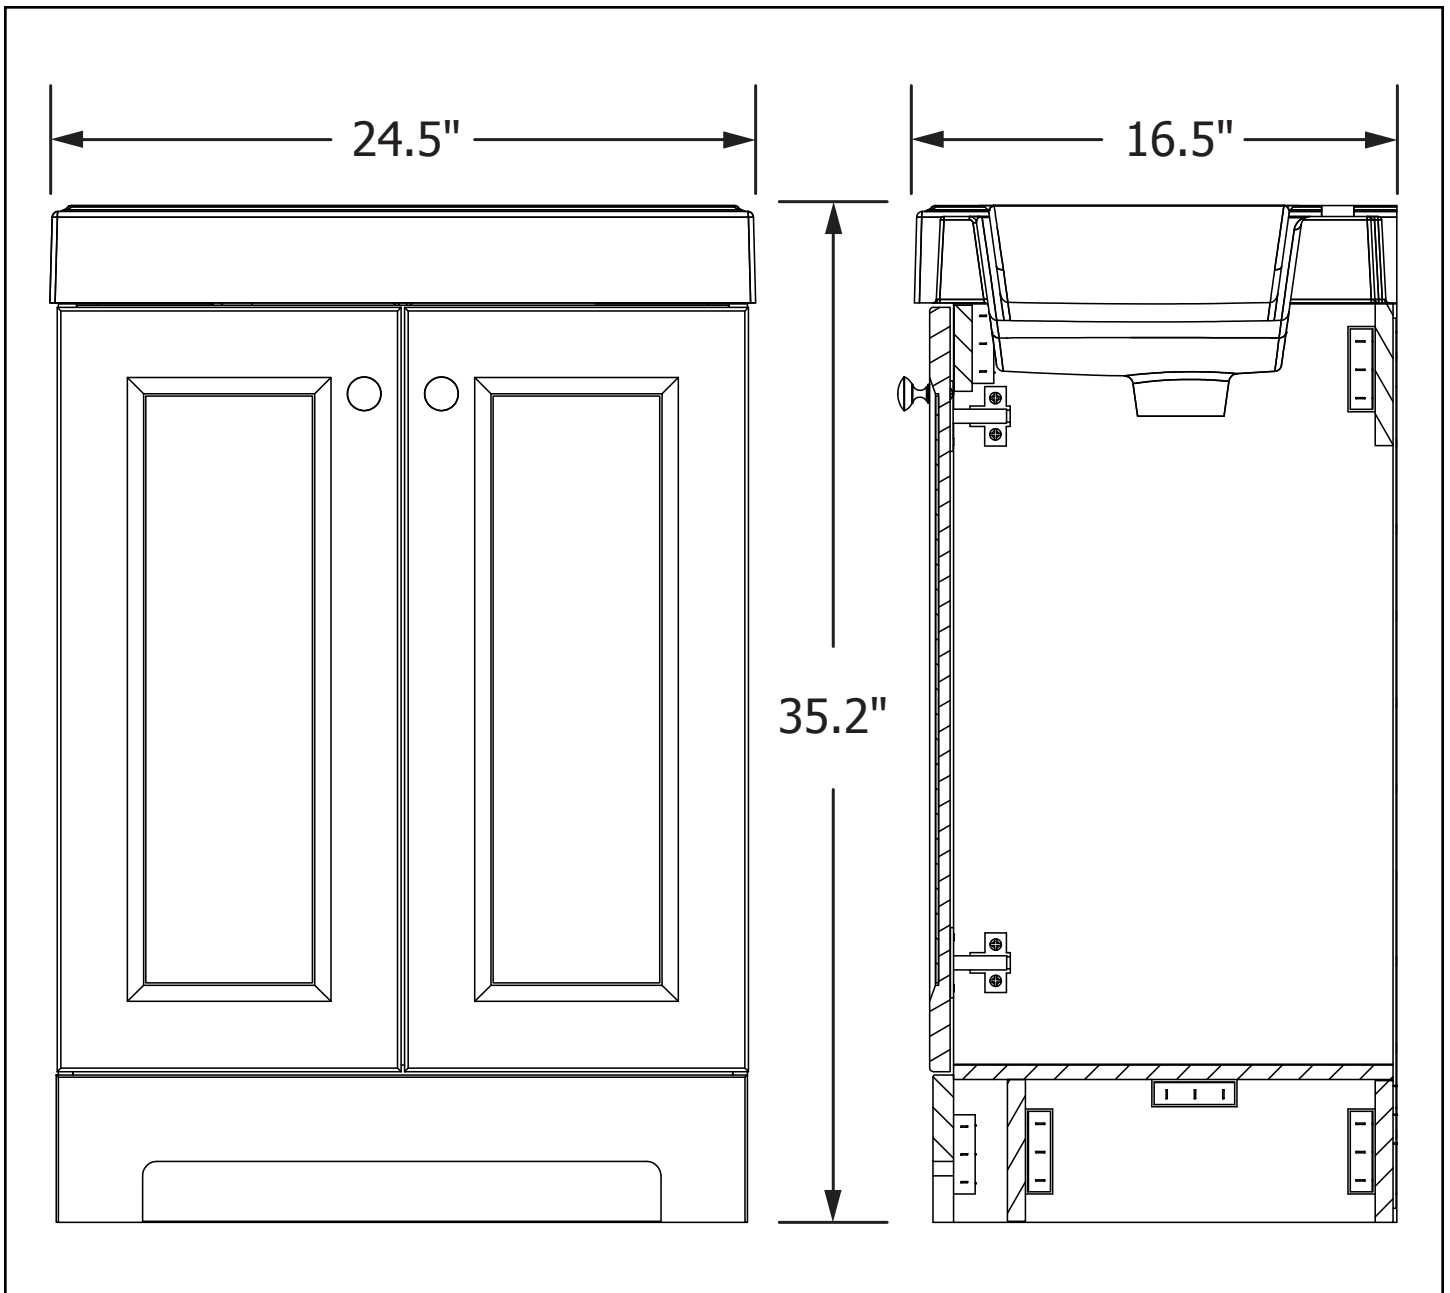

## SHAILA COMBO - WHITE

24.5" Vanity Cabinet with Top  
PPSOFWHT24

The information contained in this drawing is the sole property of RSI Home Products.  
Any reproduction in part or as a whole without the written permission of RSI Home Products is prohibited.