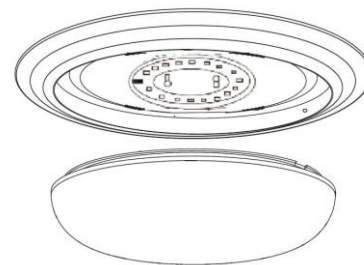

Features:

Twist and lock feature for easy lens removal and cleaning
High gauge and low profile steel housing
Ceiling or wall surface mounting

Performance:

Input Power	15W / 20W / 35W
Input Voltage	120V
Input Frequency	60Hz
Power Factor	≥0.90
Lumens	1300 /1700 /3000
CCT	3000K/4000K
CRI	90+
LPW	60
Dimmer	Leviton#6672, #6633,6631,6633-P Lutron# DVCL-153P,MACL-153M,CTCL-153P, TGCL-153P
Life	50,000 hrs
Warranty	3 Years Limited
Certification	cETLus Classified. Suitable for damp Location Energy Star qualified

Catalog Number:

Item	Lumen	Color Temp.	Watt	Dimension
LED-C001L/BZ	1300	4000K	15W	14"x3 3/4"
LED-C001L/BZ-W	1300	3000K	15W	14"x3 3/4"
LED-C002L/WT	1700	4000K	20W	17"x3 3/4"
LED-C002L/WT-W	1700	3000K	20W	17"x3 3/4"
LED-C002L/BZ	1700	4000K	20W	17"x3 3/4"
LED-C002L/BZ-W	1700	3000K	20W	17"x3 3/4"
LED-C003L/BN	3000	4000K	35W	22.5"x3 3/4"
LED-C003L/BN-W	3000	3000K	35W	22.5"x3 3/4"
LED-C003L/WT	3000	4000K	35W	22.5"x3 3/4"
LED-C003L/WT-W	3000	3000K	35W	22.5"x3 3/4"
LED-C003L/BZ	3000	4000K	35W	22.5"x3 3/4"
LED-C003L/BZ-W	3000	3000K	35W	22.5"x3 3/4"

Image:

Amax Lighting, Inc.

10268 Santa Fe Springs Road, Santa Fe Springs, CA 90670
Tel: 562-945-5221 Fax: 562-464-1664

www.amaxlighting.com