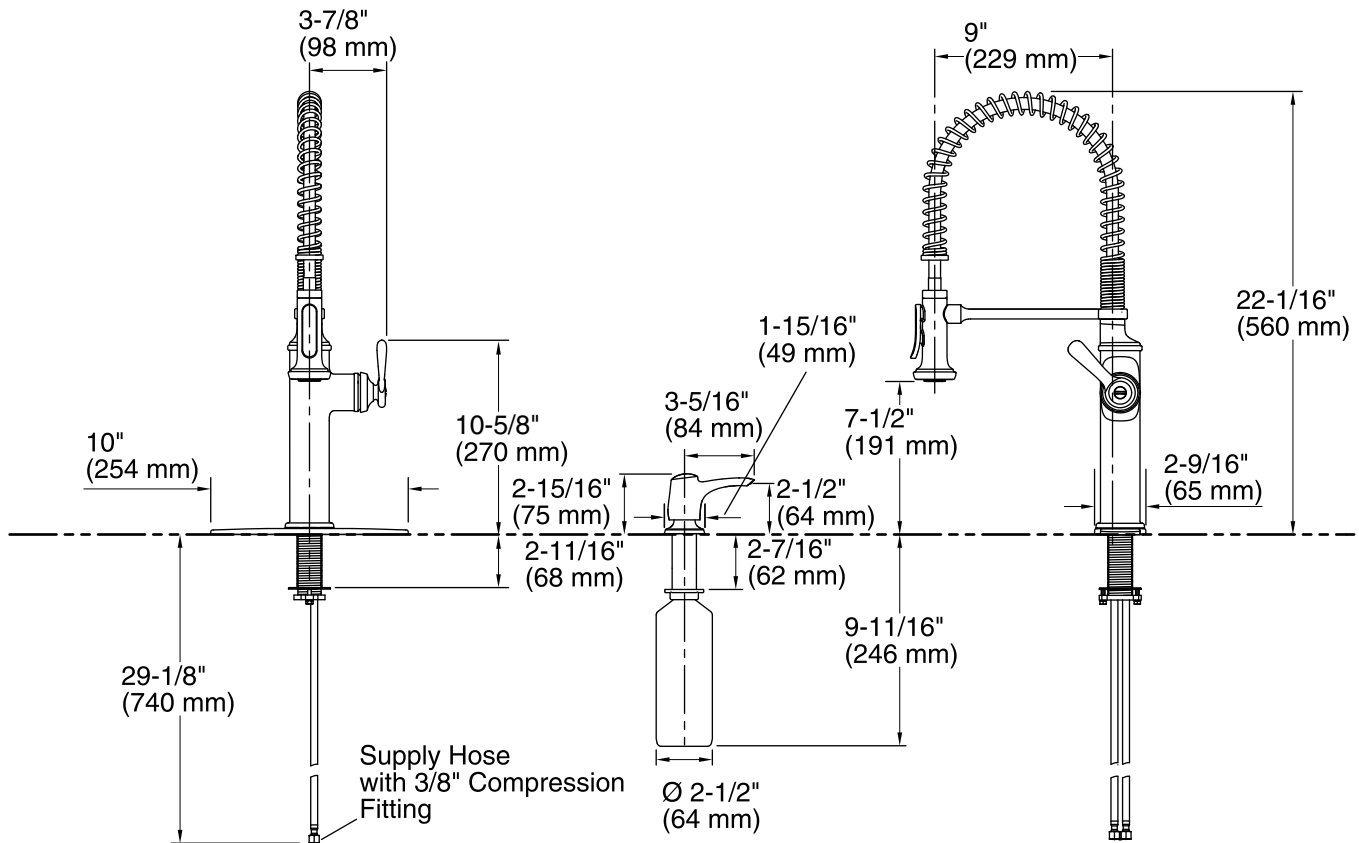

## Installation

- Flexible supply lines and quick-connect fittings make installation easy.
- Longer shank works with countertops between 1/2" to 2-1/2" inches thick. Simply hand-tighten and secure with a screwdriver. For thinner countertops additional material may be required.

### Technical Information

All product dimensions are nominal.

#### Spout:

Spout reach: 9" (229 mm)