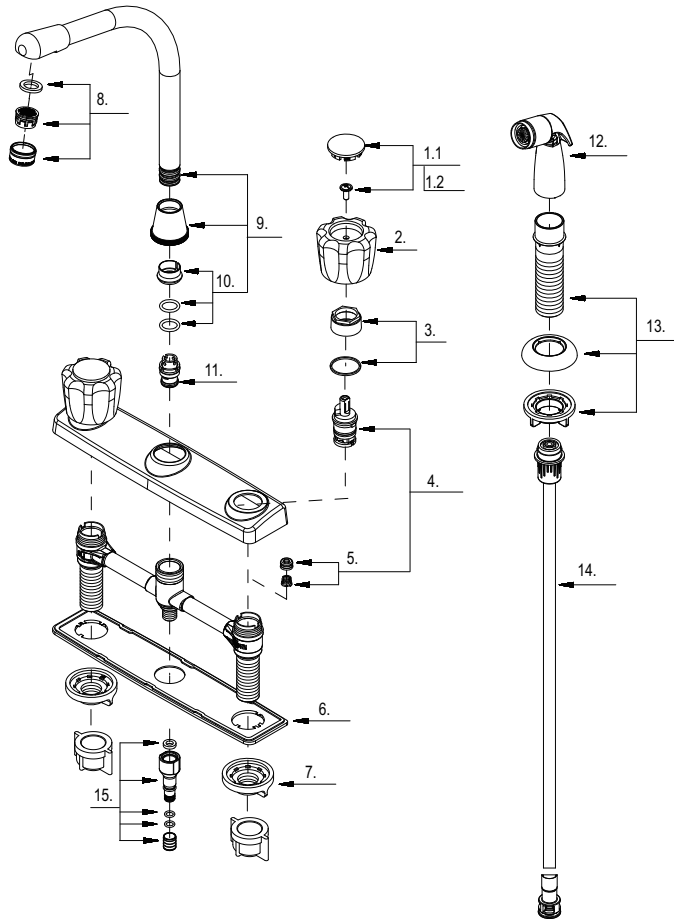

## Features:

- Acrylic round handles
- Washerless cartridges
- Black spray
- Water saving aerator
- 8" center distance

**10177LF**  
Chrome Finish  
With Black Spray

**10178LF**  
Chrome Finish  
Without Black Spray

## Features:

- Acrylic round handles
- Washerless cartridges
- Black spray
- Water saving aerator
- 8" center distance

1.1	Index Button-Cold
1.2	Index Button-Hot
2	Acrylic Handle
3	Retainer Nut & Washer
4	Cartridge Assembly
5	Seat & Spring Set *2
6	Putty Plate
7	Lock Nut Set
8	Aerator
9	Spout Assembly
10	Spout Seal Kit
11	Spray Diverter w/Vacuum Breaker
12	Side Spray
13	Spray Holder Assembly
14	Spray Holder Assembly
15	Sealing Kit