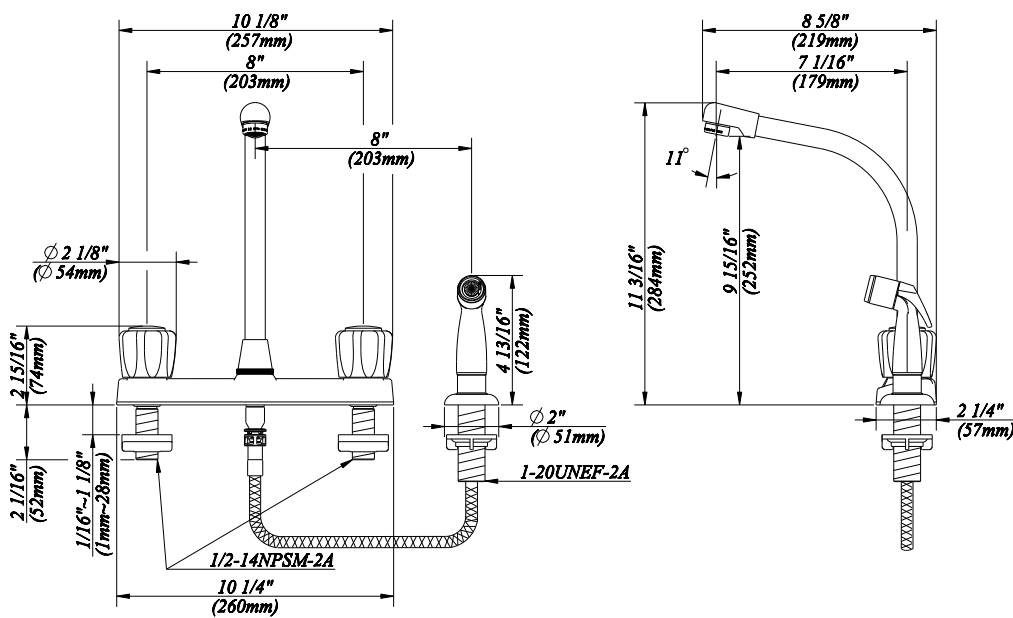

## Features:

- Acrylic round handles
- Washerless cartridges
- Black spray
- Water saving aerator
- 8" center distance

**10177LF**  
Chrome Finish  
With Black Spray

**10178LF**  
Chrome Finish  
Without Black Spray

## Features:

- Acrylic round handles
- Washerless cartridges
- Black spray
- Water saving aerator
- 8" center distance

1.1	Index Button-Cold
1.2	Index Button-Hot
2	Acrylic Handle
3	Retainer Nut & Washer
4	Cartridge Assembly
5	Seat & Spring Set *2
6	Putty Plate
7	Lock Nut Set
8	Aerator
9	Spout Assembly
10	Spout Seal Kit
11	Spray Diverter w/Vacuum Breaker
12	Side Spray
13	Spray Holder Assembly
14	Spray Holder Assembly
15	Sealing Kit