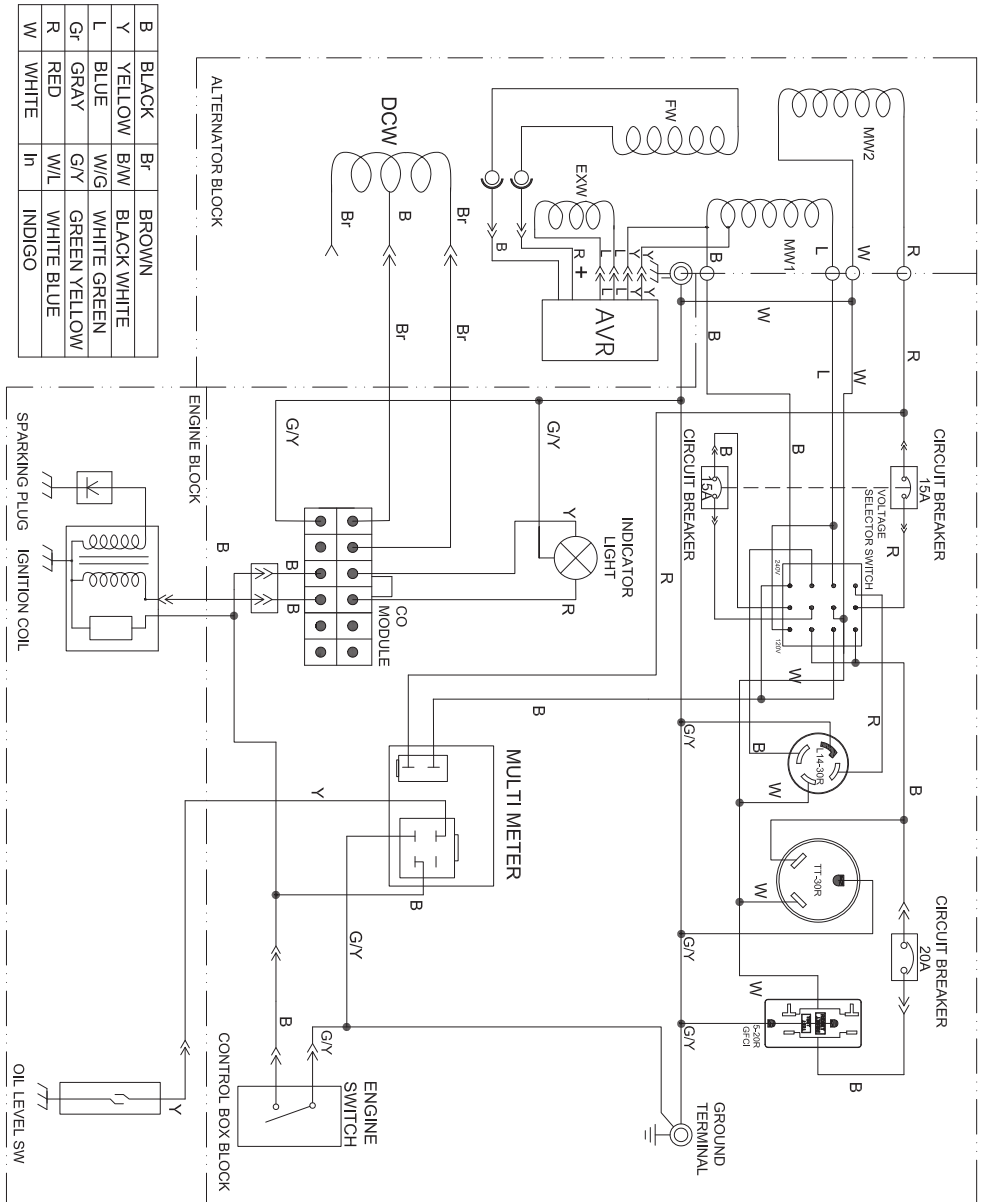

Diagramas de partes - Listas de partes - Diagrama de Cableado

Motor FIRMAN de 208cc

NO.	Número de parte	Descripción	Ctd	NO.	Número de parte	Descripción	Ctd
1	336718329	Flange Bolt M6x15	3	60	336723504	Gear Assy, Governor	1
2	357723577	Grip, Starter	1	61	336723544	Tappet, Valve	2
2.1	336728300	Handle Croe	1	62	336723543	Push Rod	2
2.2	336728301	Recoil Starter Knob	1	63	336723538	Plate Subassembly, Lifter Stopper	1
3	336723585	Case Comp., Recoil Starter	1	64	336723537	Bolt, Valve Adjusting	2
4	336723586	Spring, Starter Return	1	65	336723531	Rocker, Valve	2
5	336723587	Cord	1	66	336723529	Nut Valve Adjusting	2
6	336723588	Pulley, Recoil Starter	1	67	336723528	Nut, Valve Lock	2
7	336723589	Spring, Patchet	2	68	336723541	Valve, In. take	1
8	336723590	Patchet, Starter	2	69	336723542	Valve, Exhaust	1
9	336723592	Clip Sprg., Pawl Guide	1	70	336723536	Oil Seal, Valve	2
10	336723591	Pawl Guide	1	71	336723535	Spring, Valve	2
11	336723593	Screw, Pawl Guide	1	72	336723533	Retainer, Intake Valve	1
12	330713555	Locknut	1	73	336723534	Retainer, Exhaust Valve	1
13	336723581	Pulley, Starter	1	74	336723532	Rotator, Valve	1
14	336723575	Protect Circle	1	75	336723562	Control Assembly	1
15	336718302	Flange. Bolt M6x12	4	76	336723563	Shaft, Governor Arm	1
16	336723576	Fan Cover Comp	1	77	336723564	Rocker Shim	1
17	336723572	Wind Deflectors	1	78	336723565	Pin, Shaft	1
18	317718304	Bolt M6x20	1	79	336713517	Nut M6	3
19	336723578	Air Guide, Right Side	1	80	336723566	Arm, Governor	1
20	336723582	Cooling Fan	1	81	336723567	Bolt, Governor Arm	1
21	336723583	Flywheel Comp	1	82	336723568	Spring, Governor	1
22	357723569	Bolt M6x29	2	83	336723569	Rod, Governor	1
23	336765009	Ignition Coil	1	84	336723570	Spring, Throttle Valve Returning	1
24	336723514	Flange Bolt M8x32	6	85	336723530	Breather Tube	1
25	336723513	Seal, Oil	2	86	336723556	Spark Plug	1
26	336723512	Cover, Crankcase	1	87	336723549	Stud, Intake	2
27	336723505	Bearing 6205	2	88	336723550	Gasket, Inlet	1
28	336723511	Oil Dipstick Assy	1	89	336723551	Plate, Carburetor Insulator	1
29	336418301	Crank Shaftassy	1	90	336723552	Gasket, Carburetor	1
30	336723507	Woodruffkey	1	91	336723553	Carburetor	1
31	336723501	Dowel Pin 9*14	2	92	336723554	Gasket, Air Cleaner	1
32	336723510	Gasket, Crankcase	1	93	336423502	Air Cleaner Set	1
33	336718301	Bolt M6x12	1	93.1	336723557	Elbow, Air Cleaner	1
34	336723502	Sensor, Engine Oil	1	93.2	336728302	Seal Ring	1
35	336723500	Crankcase Comp.	1	93.3	336723558	Clapboard	1
36	336723546	Bolt, Drain	2	93.4	336723559	Mounting Bolt, Air Cleaner	4
37	336723545	Washer, Drain Bolt	2	93.5	336723560	Element, Air Cleaner	1
38	336723594	Gov.,gear Shaft	1	93.6	336723561	Cover, Air Cleaner	1
39	336723595	Inner Washer, Gear	1	94	336713527	Air Cleaner Bracket	1
40	336723596	Gear, Governor	1	95	336718308	Flange. Bolt M6x8	1
41	336723597	Clip, Governor Gear	1	96	335425587	Case Comp.,recoil Starter	1
42	336723598	Bushing, Governor Gear	1	97	335425588	Cover, Crankcase Assy	1
43	336723515	Rod, Connecting	1	98	335425589	Piston Rings Set	1
44	336723517	Pin, Piston	1	99	335425590	Cylinder Head Assy	1
45	336723516	Clip, Piston Pin	2	100	335425591	Gasket Set	1
46	336723519	Ring Set, Oil	1				
47	336723520	Ring, The Second	1				
48	336723521	Ring, The First	1				
49	336723518	Piston	1				
50	336723548	Gasket, Cylinder Head	1				
51	330723548	Locating Pins	2				
52	336713528	Flange Bolt M6x8	1				
53	336723523	Air Guide Lower	1				
54	336723540	Head Subassembly, Cylinder	1				
55	336723539	Exhaust Valves Stud Bolt	2				
56	336723527	Flg. Bolt M8x55	4				
57	336723524	Gasket, Cylinder Head Cover	1				
58	336723525	Cover Subassembly, Cylinder Head	1				
59	336723526	Flange bolt M6x15	4				

Diagramas de partes - Listas de partes - Diagrama de Cableado