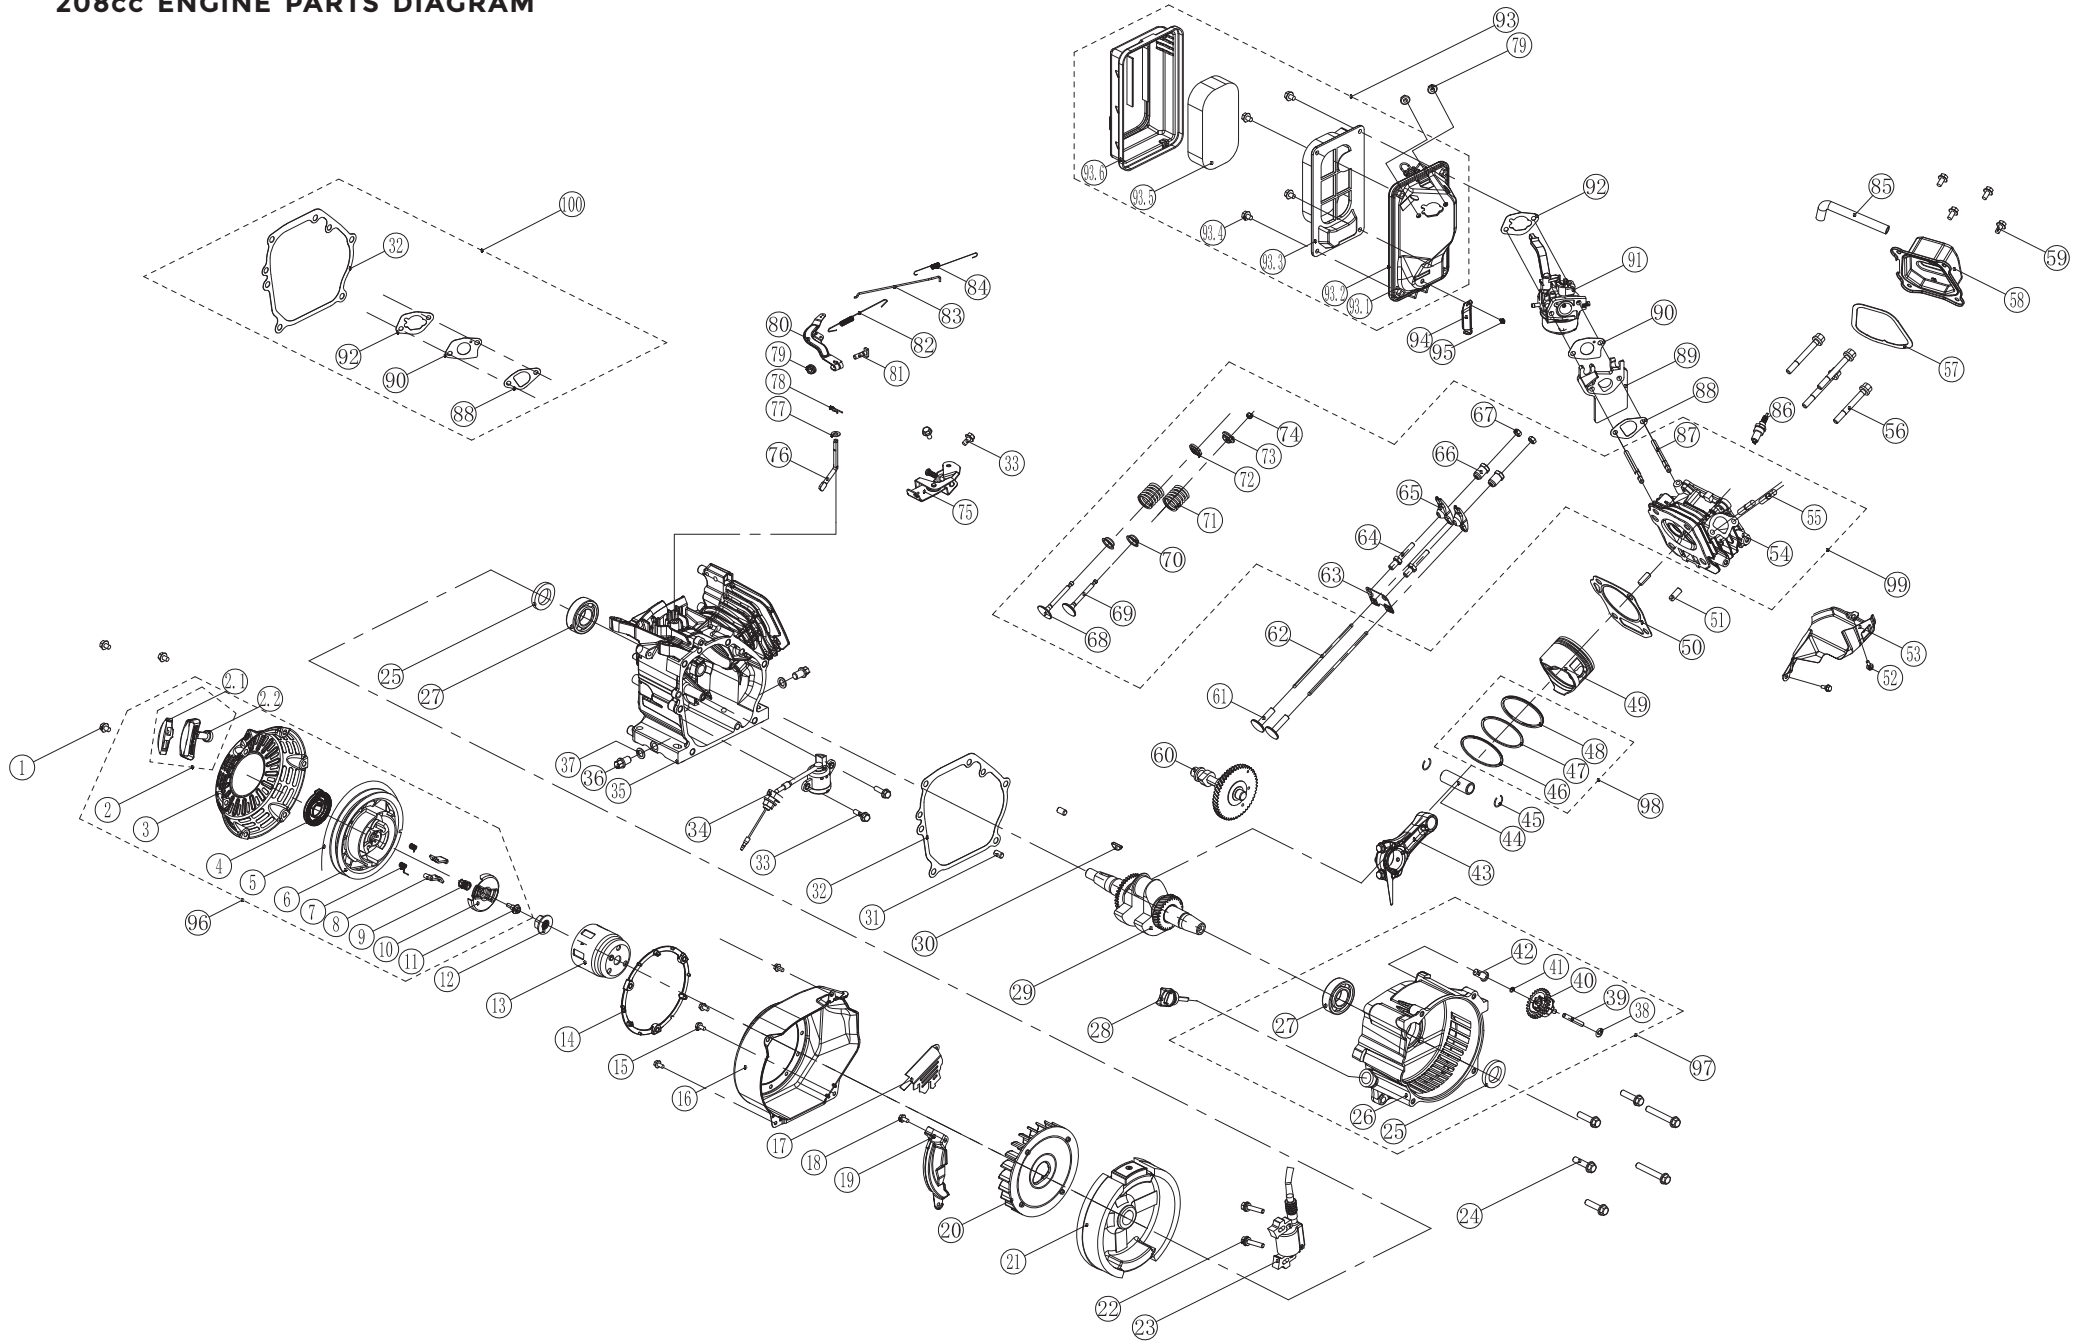

208cc ENGINE PARTS DIAGRAM

Schéma de pièces - Liste de pièces - Schéma de câblage

Groupe électrogène P03634

N°	Nb. pièce	Description	Q..	N°	Nb. pièce	Description	Q..
1	336465000	Subsacblie Du Moteur	1	42.1	336718314	Noix M6	2
2	336713501	Capuchon En Caoutchouc 2	1	42.2	336713560	Jambe De Soutien	1
3	336713502	Caoutchouc11	1	42.3	336713557	Caoutchouc. Support	2
4	336428300	Alternateur Assy	1	42.4	336713561	Bride. Boulon M6 × 25	2
4.1	336713605	Assommer Stator	1	43	336718315	Noix M8	2
4.2	336713604	Rotor Assy	1	44	336713554	Essieu Comp	2
4.3	336713801	Couverture De Stator	1	45	336713510	Rondelle Plate Ø8	2
5	336713506	Couverture De Fin De Générateur	1	46	336713556	Épingle, Arbre	2
6	336713526	Ensemble De Broussailles De Carbone	1	47	336713555	Roue	2
7	336713525	Porte-brosse À Charbon	1	48	336713541	Assion De Réservoir De Carburant.	1
8	357713511	Lock Rondelle Ø5	1	48.1	336713548	Filtre À Carburant, Maille De Fil	1
9	336713576	Bride. Boulon M5 × 16 (sol)	1	48.2	336713701	Réservoir D'essence	1
10	336713518	AVR	1	48.3	336713542	Orsk. Réservoir De Carburant	4
11	336713519	Bride. Bolt M5 × 16	2	48.4	357713600	Bague	4
12	336713523	Bornier	1	49	336713549	Bouchon Du Réservoir D'essence	1
13	336713507	Bride. Boulon M5 × 12	1	50	336713545	Manomètre De Carburant Assy.	1
14	336713520	Assemblées De Boulons Et De Laveuses	2	51	336713547	Affichage De La Jauge De Carburant	1
15	336713521	Capuchon de Couverture Finale	1	52	336713546	Vis M5 × 10	2
16	336718309	Bride. Boulon M5 × 12	2	53	393713018	Boulon M6 × 20	4
17	336713508	Boulon De Bride M8 × 252	1	54	336713551	Vanne À Carburant	1
18	336713511	Boulon De Bride M6 × 179	4	55	336725500	Tuyau. Carburant	1
19	336713514	Fil De Terre	1	56	380715500	Pince Ø10.5 × 8	2
20	336718301	Bride. Boulon M6 × 12	1	57	336418302	Carton De Carbone Assy	1
21	336713516	Rondelle De Serrure De Dents Externe Ø6	1	57.1	336713636	Boîte De Cartouche De Carbone I	1
22	336713517	Noix M6	3	57.2	380713003	Boulon De Bride M6 × 6	2
23	336713529	Plaque Fixe De Silencieux I (petit)	1	57.3	336713650	Plaque-bidon De Carbone	1
24	336713530	Plaque Fixe De Silencieux II (gros)	1	57.4	336713637	Bidon De Carbone	1
25	336713531	Bride. Boulon M8 × 20	3	57.5	336713639	Boîte De Cartouche De Carbone II	1
26	336718302	Bride. Boulon M6 × 12	1	58	336713540	Pince Ø8 × 6	2
27	336713538	Vis Et Laveuse Assy M5 × 14	2	59	336713635	Tuyau	1
28	336713537	Porte-étincelles	1	60	330713509	Clip (8.7 × 8)	2
29	336713536	Arroser. Étincelle	1	61	336713680	Tuyau	1
30	336718302	Bride. Boulon M6 × 12	5	62	336713517	Noix M6	1
31	336713552	Garde. Manteau.	1	63	336713528	Bride. Bolt M6 × 8	1
32	336713534	Noix M8	2	64	336718301	Bride. Boulon M6 × 12	1
33	336713509	Lock Rondelle Ø8	2	65	336713558	Noix M8	2
34	336713533	Rondelle Plate Ø8	2	66	336418300	Cadre	1
35	336713535	Assemblée De Silencieux	1	66.1	336718301	Bride. Boulon M6 × 12	2
36	336713532	Joint De Silencieux	1	66.2	336718304	Support De Protection Générateur	2
37	336713593	Bride. Boulon M8 × 45	2	66.3	336713553	Cadre	1
38	336413508	Manipuler	1	66.4	336713517	Noix M6	2
38.1	336713590	Épingle, Arbre	1	66.5	336713562	Isolateur 1	2
38.2	336713591	Tampon Plat (ø8.2 × Ø17 × 0.8)	1	66.6	336718315	Noix M8	4
38.3	336713592	Support. Poignée	1	66.7	336713563	Isolateur 2	2
38.4	336713594	Épingle. Poignée	1	67	336718305	Boulon De Bride M8 × 35	2
38.5	336713595	Manipuler	1	68	336718315	Noix M8	4
39	336713558	Noix M8	2	69	336755004	Couvercle Du Commutateur Moteur	1
40	336713596	Couverture. Poignée	1	70	336718306	Commutateur Moteur	1
41	336713559	Bride. Boulon M8 × 16	2	71	336755002	Voyant	1
42	336413509	Soutenir L'assy	1	72	336713600	Changer	1