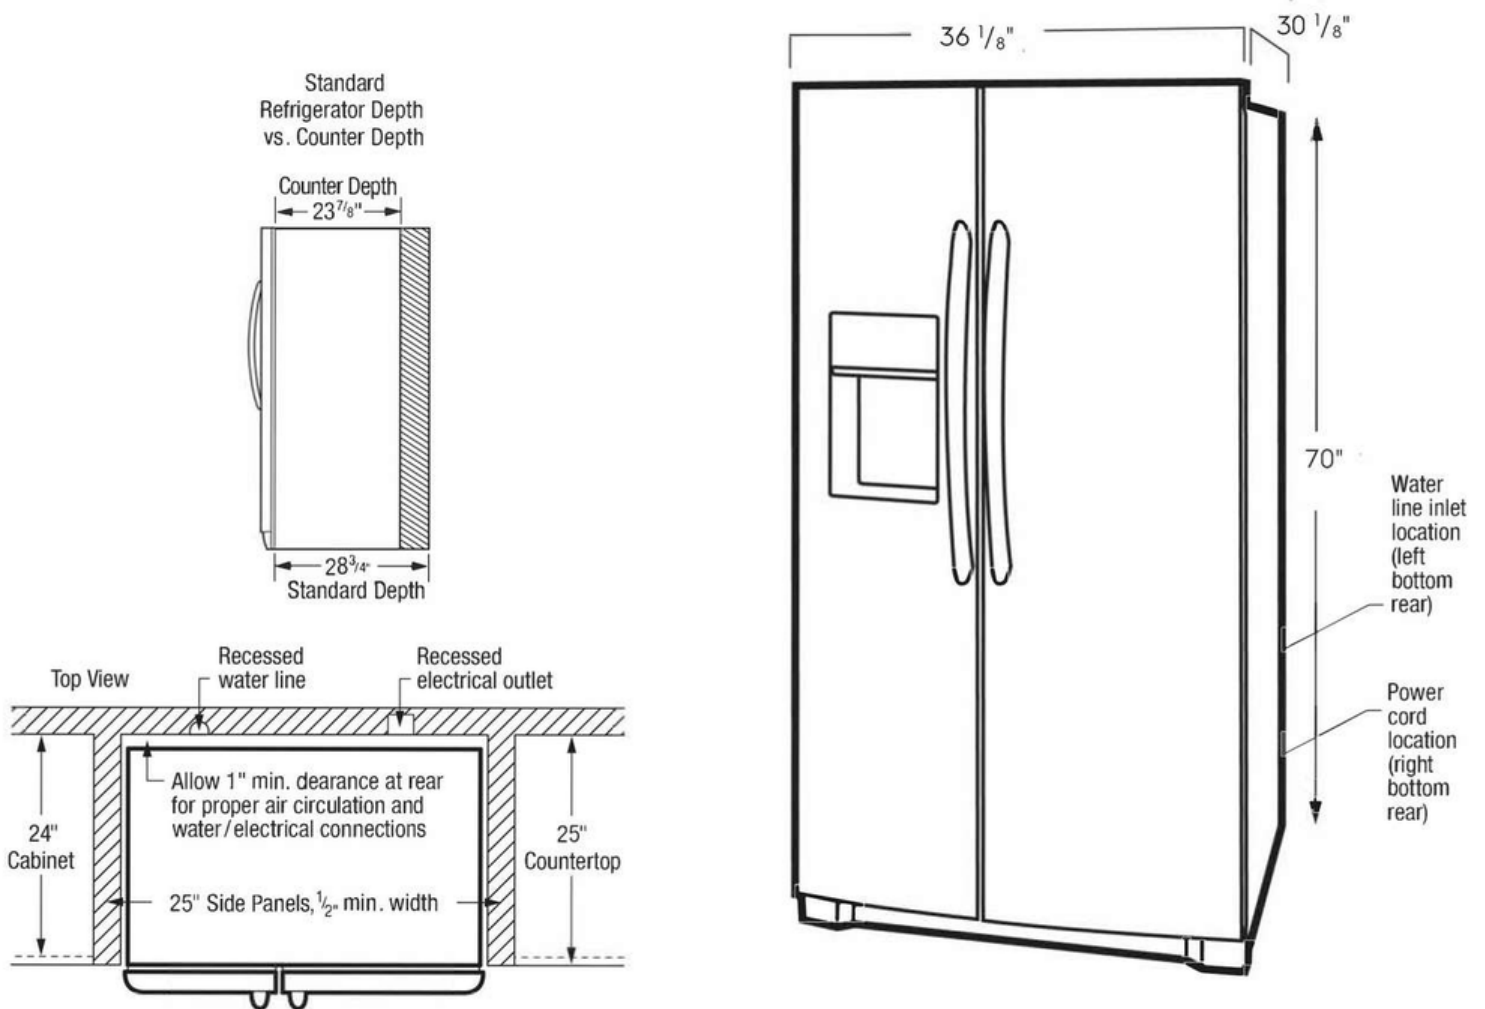

Frigidaire

22.3 Cu.Ft. 36" Counter Depth Side by Side Refrigerator

FRSC2333AS

Version : 03/21

Note: For planning purposes only. Always consult local and national electric, gas and plumbing codes.

Refer to Product Installation Guide for detailed installation instructions on the web at frigidaire.com / frigidaire.ca

Specifications subject to change. Accessories information available on the web at frigidaire.com / frigidaire.ca

USA • 10200 David Taylor Drive • Charlotte, NC 28262 • 1-800-FRIGIDAIRE • frigidaire.com

CANADA • 5855 Terry Fox Way • Mississauga, ON L5V 3E4 • 1-800-265-8352 • frigidaire.ca