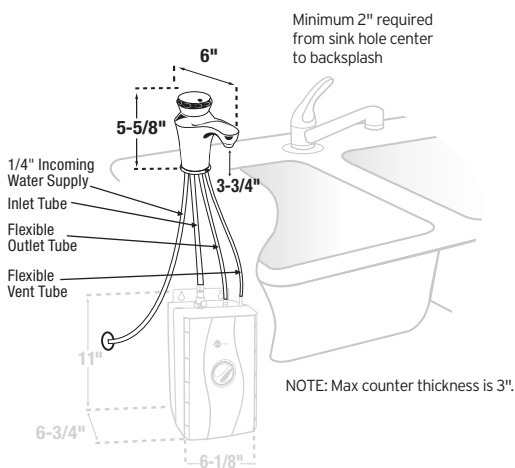

## Dimensions

## Specifications

Capacity	2/3-gallon hot water tank dispenses 60 cups of 200°F water per hour
Electrical	115 volts A.C., 750 watts, 6.5 amp heating element with grounded three (3) prong plug
Thermostat	Snap-action, adjustable from 160°F to 210°F (factory pre-set at 200°F)
Insulation	Meets U.L. 94HF-1 flammability specification
Valve	Instant, self-closing
Recommended Supply Pressure	30-125 psi
Shipping Weight	Approximately 7.4 lbs.
Required Hole Diameter	1-1/4"* - 1-1/2" standard sink hole

## Sample Specification

Instant hot water dispenser(s) shall be InSinkErator Model H-Contour-SS with 2/3-gallon hot water tank, adjustable temperature from 160°F to 210°F and instant, self-closing hot valve.