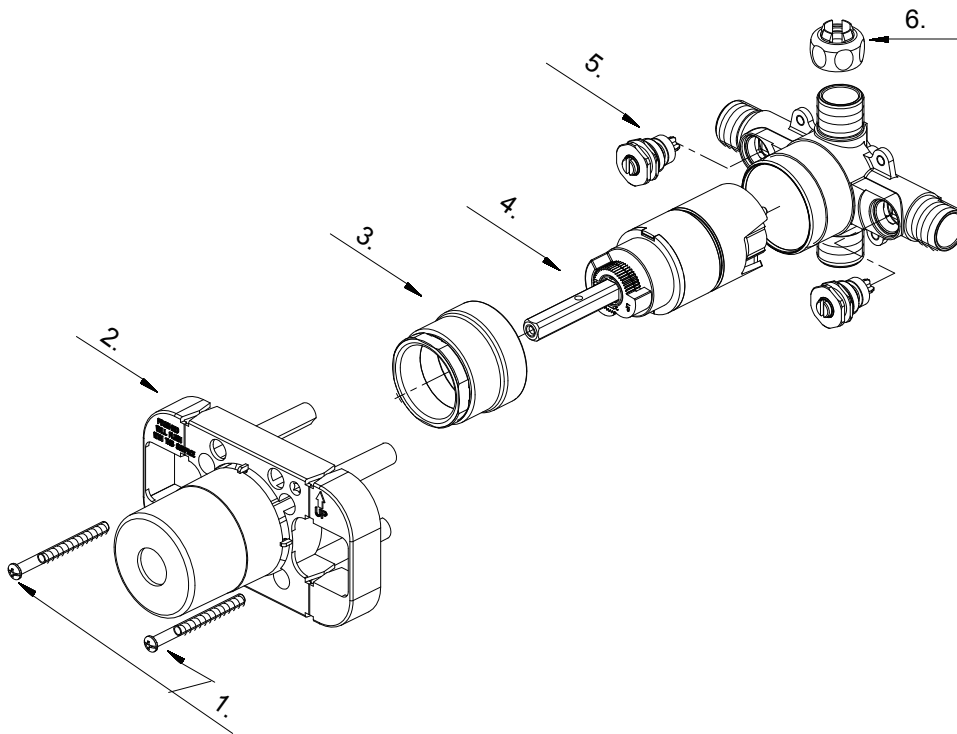

VERSITECH SHOWER VALVE

TUB & SHOWER

Features:

- Integral Stops
- Washerless cartridge
- IPS and Sweat Connections
- Pressure Balanced
- Includes Plaster Guard

Impressions Collection

10572
Chrome Finish

Impressions Collection

10572
Chrome Finish

1	Screw Set(3/16" -24 * 2-3/16" L)	A608519
2	Plaster Guard	A127223
3	Retainer Nut	A103310-Z
4	Washerless Cartridge Assembly	A507975
5	Compression Stopper	A507040
6	Plug	A028452