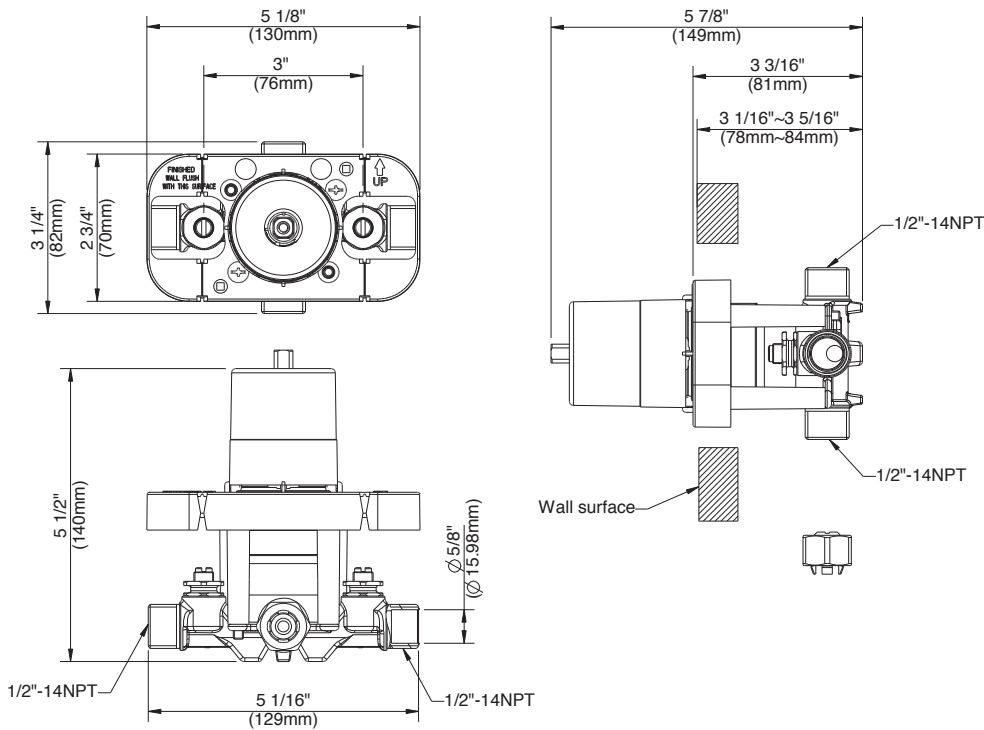

VERSITECH SHOWER VALVE

TUB & SHOWER

Features:

- Integral Stops
- Washerless cartridge
- IPS and Sweat Connections
- Pressure Balanced
- Includes Plaster Guard

Impressions Collection

10572
Chrome Finish

Impressions Collection

10572
Chrome Finish

1	Screw Set(3/16" -24 * 2-3/16" L)	A608519
2	Plaster Guard	A127223
3	Retainer Nut	A103310-Z
4	Washerless Cartridge Assembly	A507975
5	Compression Stopper	A507040
6	Plug	A028452