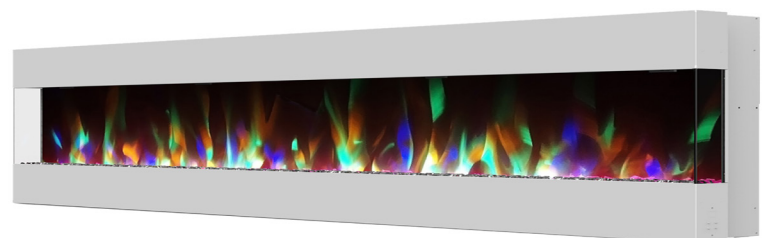

Recessed Wall Mount Electric Fireplaces With Multi-Color LED Displays

FIREPLACE FEATURES

- Offered in 42", 50", and 60" displays
- Driftwood log or crystal rock display options
- Dual heat settings
- Automatic thermal safety switch
- CSA certified

Treat yourself to an evening by the fire with Cambridge electric fireplaces. Stunning displays of flames will light up the room in an instant, creating a warm setting in your home. These fireplaces can be installed right into the wall, saving the smallest of rooms much needed floor space.

The display is made up of 10 LED colors in along with 10 flame effects. These flames can be set to display your favorite color or transition through all colors continuously. Adjustable brightness settings are the most convenient as you go from day to night. Simply pick up the remote control provided and choose your most comfortable setting. A Cambridge fireplace will look like an elegant work of art on your wall. What sets it apart is that it can also make you feel warm and comfortable at home.

42" Display

50" Display

60" Display

CAMBRIDGE

MODEL CAM**RECWMEF-***

DESIGN OPTIONS

| | |
|---------------------------|---------------------------------|
| Display Sizes | 42", 50", 60" |
| Bezel Options | Black, White |
| Firebox Options | Crystal Rocks or Driftwood Logs |
| Multi-Color Flame Display | Yes |
| Remote Control | Yes |