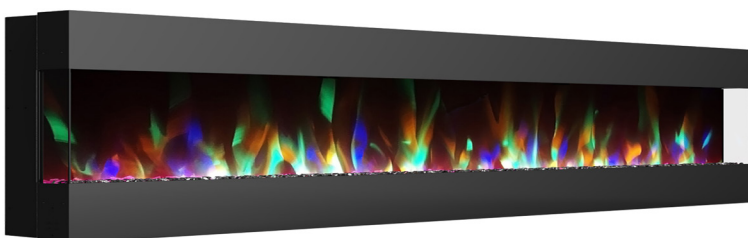

Recessed Wall Mount Electric Fireplaces With Multi-Color LED Displays

FIREPLACE FEATURES

- Offered in 42", 50", and 60" displays
- Driftwood log or crystal rock display options
- Dual heat settings
- Automatic thermal safety switch
- CSA certified

Treat yourself to an evening by the fire with Cambridge electric fireplaces. Stunning displays of flames will light up the room in an instant, creating a warm setting in your home. These fireplaces can be installed right into the wall, saving the smallest of rooms much needed floor space.

The display is made up of 10 LED colors in along with 10 flame effects. These flames can be set to display your favorite color or transition through all colors continuously. Adjustable brightness settings are the most convenient as you go from day to night. Simply pick up the remote control provided and choose your most comfortable setting. A Cambridge fireplace will look like an elegant work of art on your wall. What sets it apart is that it can also make you feel warm and comfortable at home.

42" Display

50" Display

60" Display

CAMBRIDGE

MODEL CAM**RECWMEF-***

DESIGN OPTIONS

| | |
|---------------------------|---------------------------------|
| Display Sizes | 42", 50", 60" |
| Bezel Options | Black, White |
| Firebox Options | Crystal Rocks or Driftwood Logs |
| Multi-Color Flame Display | Yes |
| Remote Control | Yes |