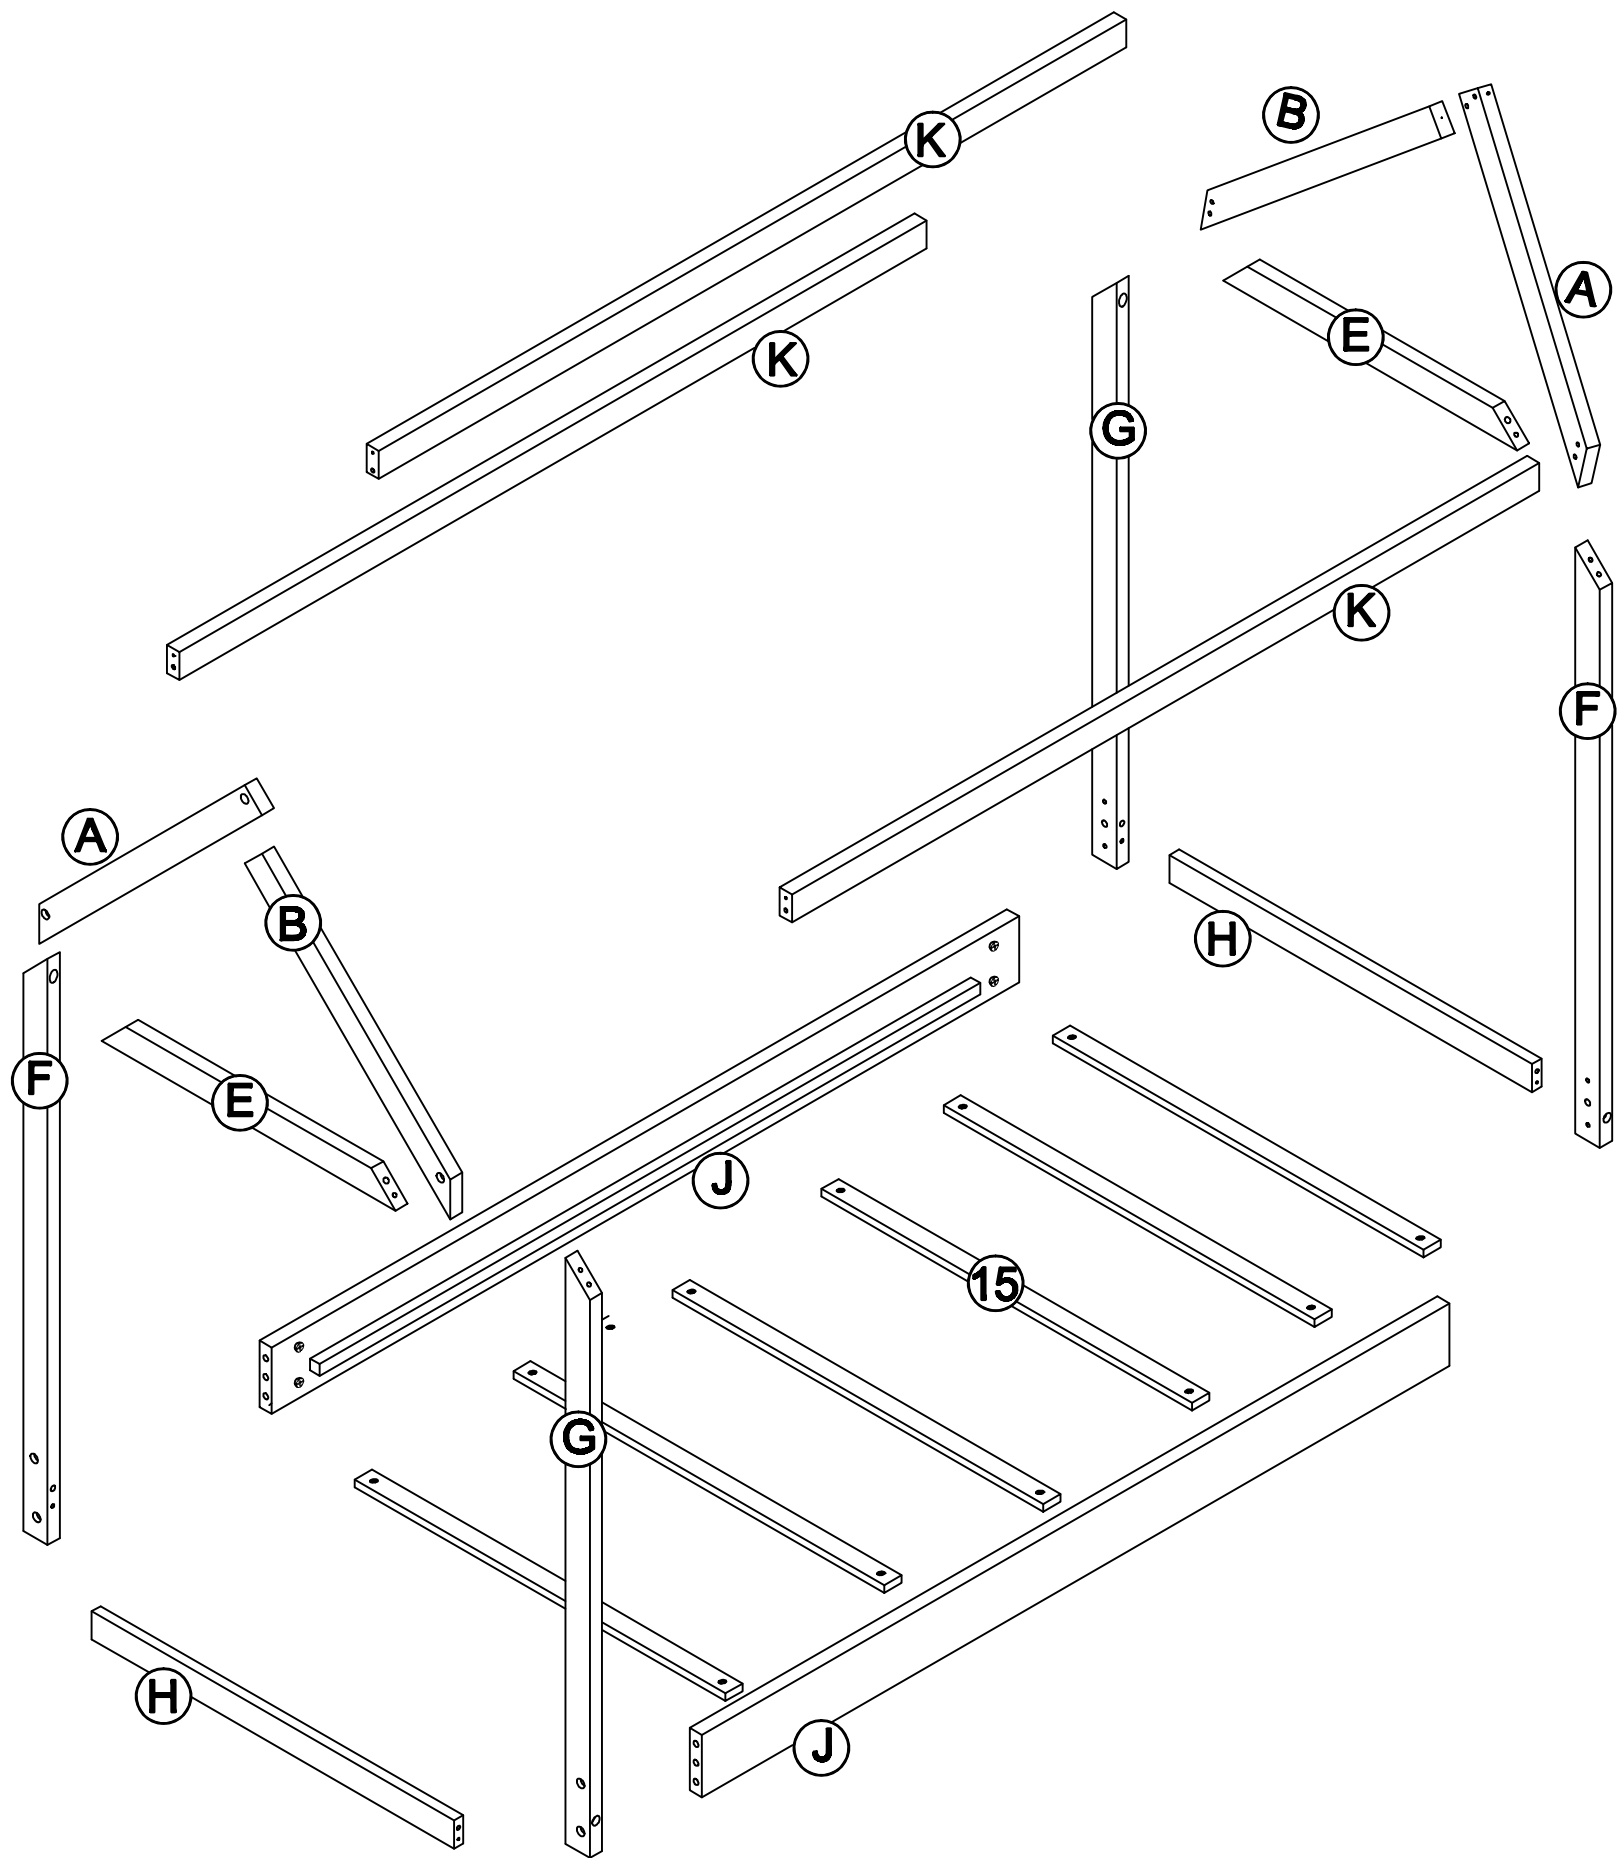

E-Mail: hs.team@qualfurn.net

Tel: 626-912-8886 Ext.100

Detail View

Part List

A 	B 	F 
Cap for upper HB-2pcs	Cap for lower HB-2pcs	Upper leg HB-FB -2pcs
G 	E 	J 
Upper leg HB-FB -2pcs	Horizontal bar HB&FB-2pcs	Front guard rails 2pcs
K 	H 	15 
Guard rail top 3pcs	Horizontal bar HB&FB-2pcs	Slats 6 pcs

Hardware List

1  Ø10*30mm Wood dowel (22pcs)	2  Ø1/4" x 80 mm Wood Screws (8pcs)	3  Ø1/4" x 80 mm Wood Screws (8pcs)
4  # 4*30mm Wood Screws (12pcs)	5  Ø1/4" x 15 mm Horizontal-Hole bolts 8pcs	6  (1/4")4.5*58mm Allen Key (1pc)
7  Ø1/4" x 50 mm Wood Screws (8pcs)	8  Ø1/4" x 100 mm Wood Screws (4pcs)	

HB

STEP 3:

01		05		03	
10PCS		8PCS		8PCS	

STEP 4:

02	
4PCS	

STEP 5:

02

2PCS