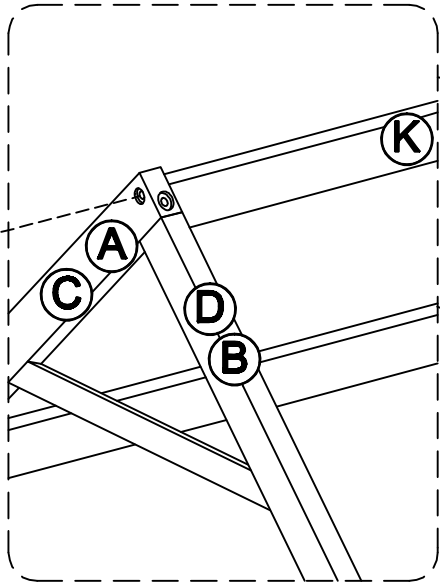

Hardware List

1  Ø10*30mm Wood dowel (22pcs)	2  Ø1/4" x 80 mm Wood Screws (8pcs)	3  Ø1/4" x 80 mm Wood Screws (8pcs)
4  # 4*30mm Wood Screws (12pcs)	5  Ø1/4" x 15 mm Horizontal-Hole bolts 8pcs	6  (1/4")4.5*58mm Allen Key (1pc)
7  Ø1/4" x 50 mm Wood Screws (8pcs)	8  Ø1/4" x 100 mm Wood Screws (4pcs)	

ASSEMBLY TOOLS REQUIRED (NOT INCLUDED)

PLEASE BE CAREFUL DO NOT DAMAGE THE HOLE POSITION WHEN YOU USE POWER TOOLS !

STEP 1:

07		01		02	
4PCS		4PCS		2PCS	

STEP 2:

01		08	
4PCS		4PCS	

STEP 3:

01		07	
4PCS		4PC	

HB

STEP 3:

01		05		03	
10PCS		8PCS		8PCS	

STEP 4:

02	
4PCS	

STEP 5:

02

2PCS