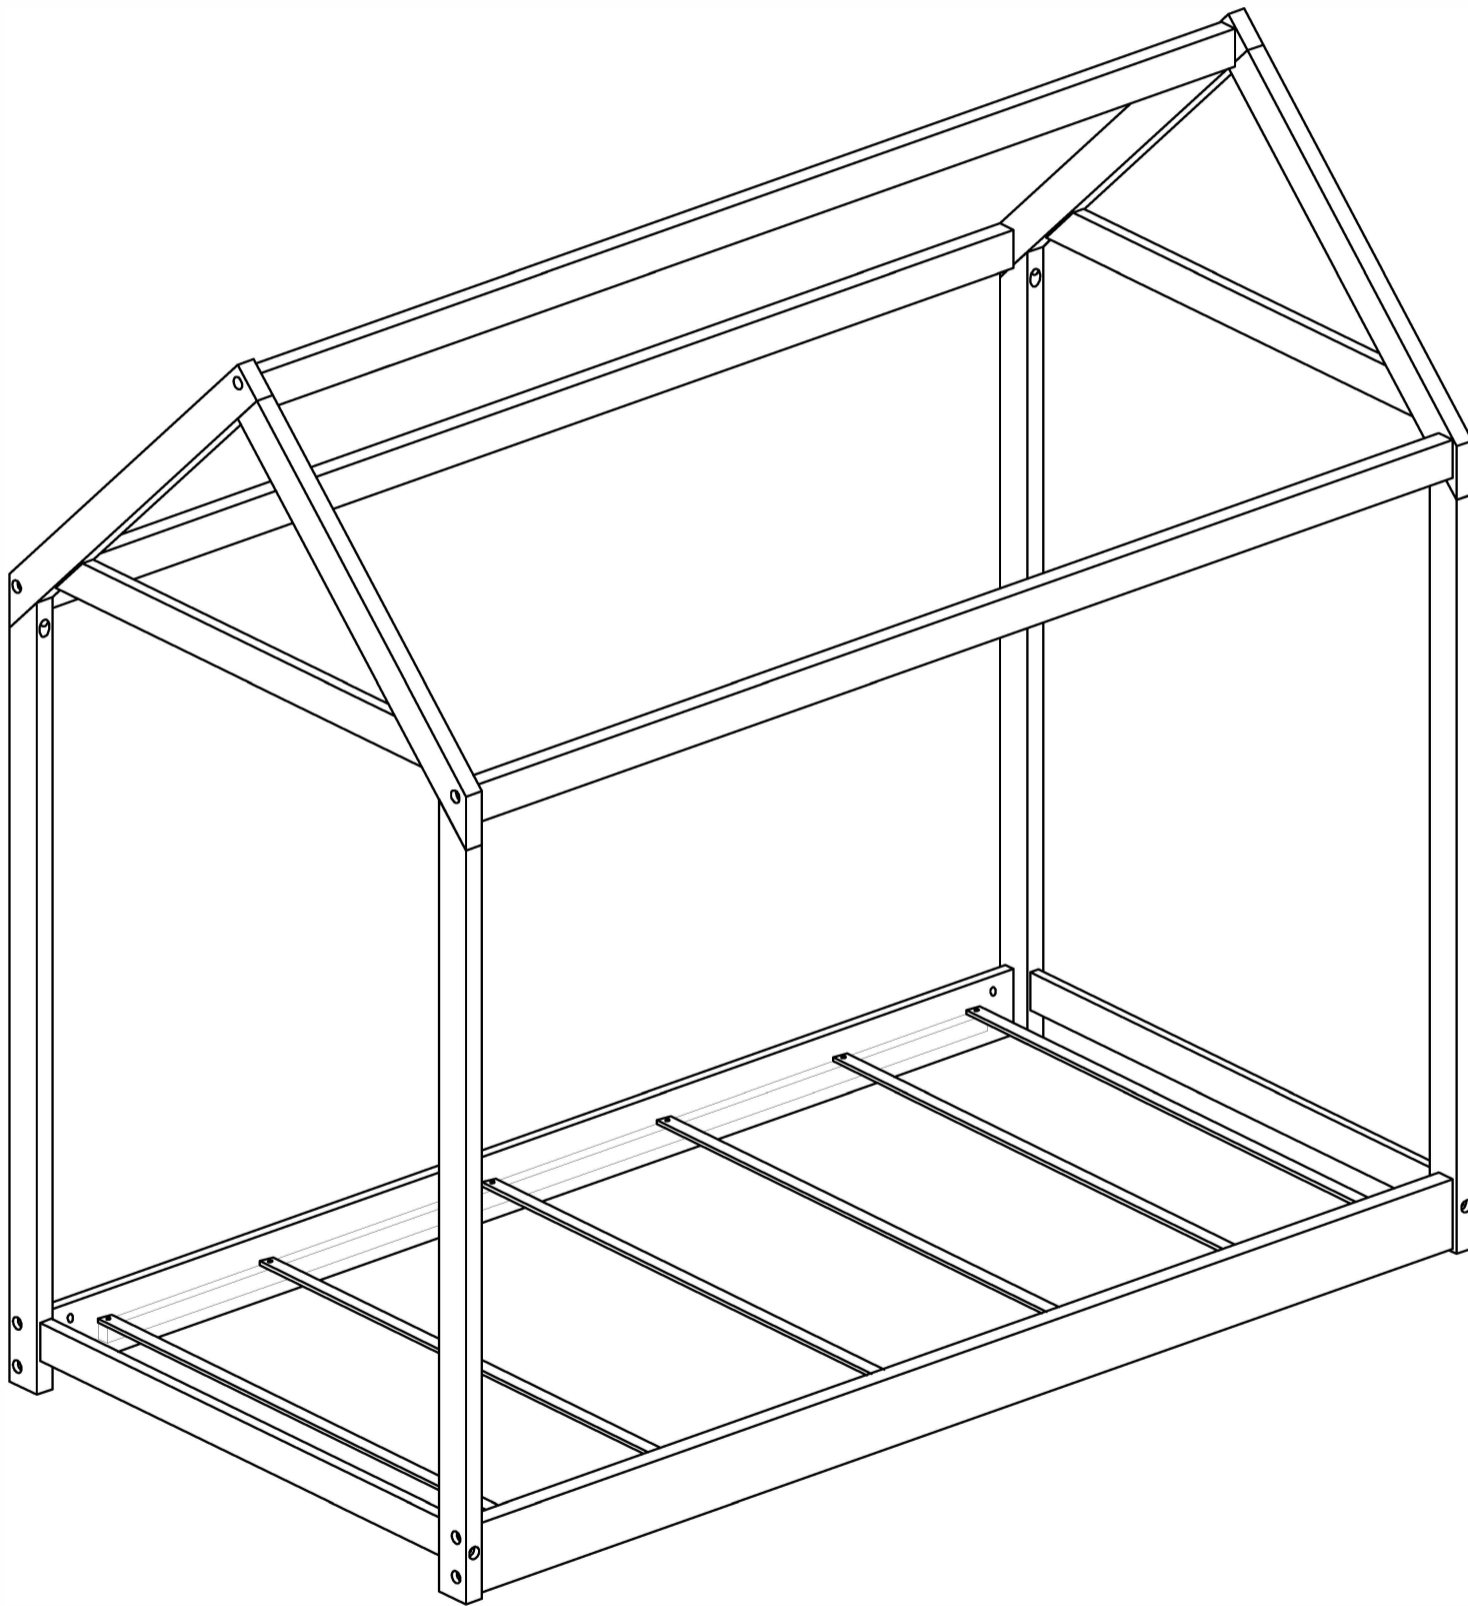

ASSEMBLY INSTRUCTIONS

HOUSE BED

PLEASE DO NOT RETURN PRODUCT TO THE STORE.

If you have any problem or concerns, please feel free to contact our customer service department. We will reply you as soon as possible.

E-Mail: hs.team@qualfurn.net

Tel: 626-912-8886 Ext.100