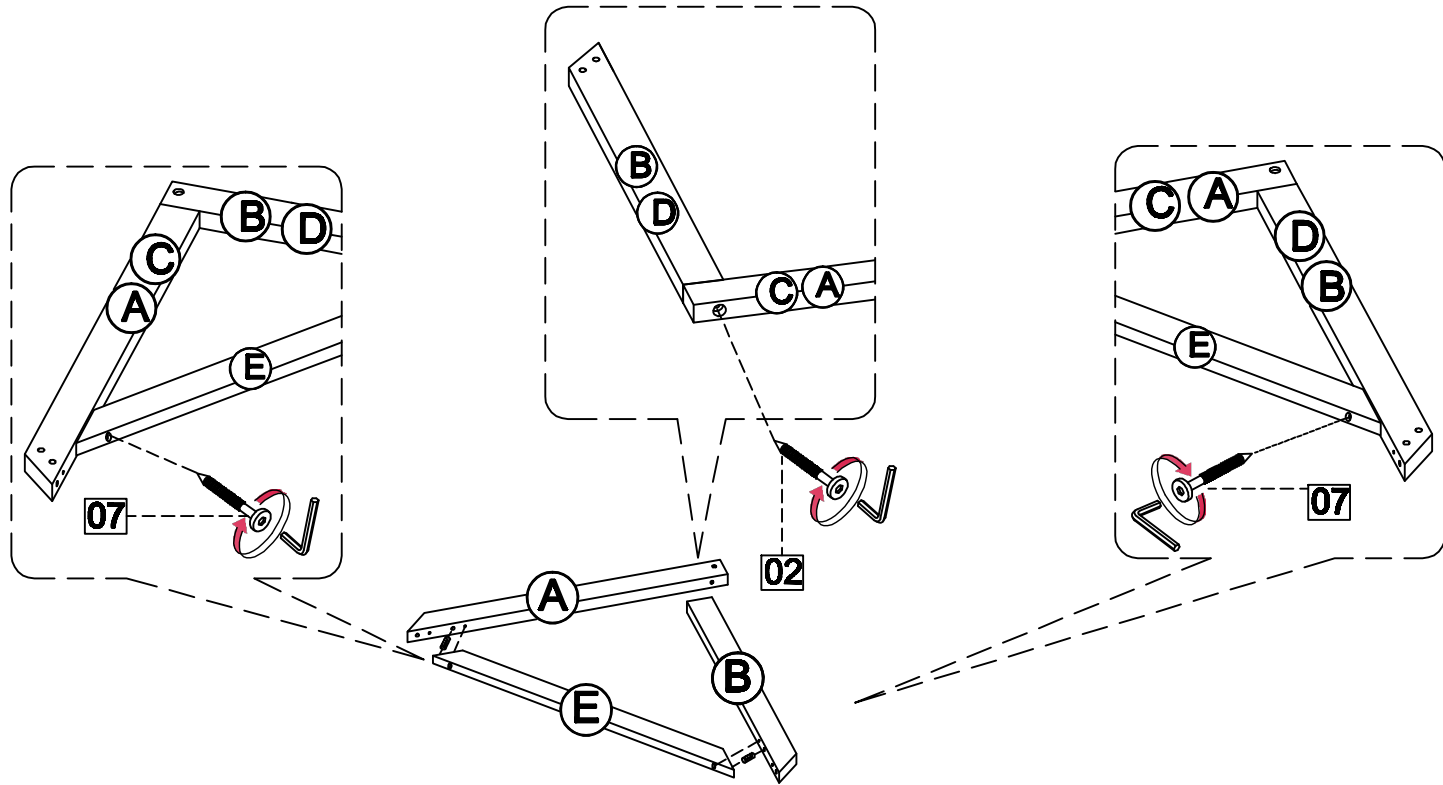

Hardware List

1  Ø10*30mm Wood dowel (22pcs)	2  Ø1/4" x 80 mm Wood Screws (8pcs)	3  Ø1/4" x 80 mm Wood Screws (8pcs)
4  # 4*30mm Wood Screws (12pcs)	5  Ø1/4" x 15 mm Horizontal-Hole bolts 8pcs	6  (1/4")4.5*58mm Allen Key (1pc)
7  Ø1/4" x 50 mm Wood Screws (8pcs)	8  Ø1/4" x 100 mm Wood Screws (4pcs)	

ASSEMBLY TOOLS REQUIRED (NOT INCLUDED)

PLEASE BE CAREFUL DO NOT DAMAGE THE HOLE POSITION WHEN YOU USE POWER TOOLS !

STEP 1:

07		01		02	
4PCS		4PCS		2PCS	

STEP 2:

01		08	
4PCS		4PCS	

STEP 3:

01		07	
4PCS		4PC	

HB

STEP 3:

01		05		03	
10PCS		8PCS		8PCS	

STEP 4:

02	
4PCS	

STEP 5:

02

2PCS