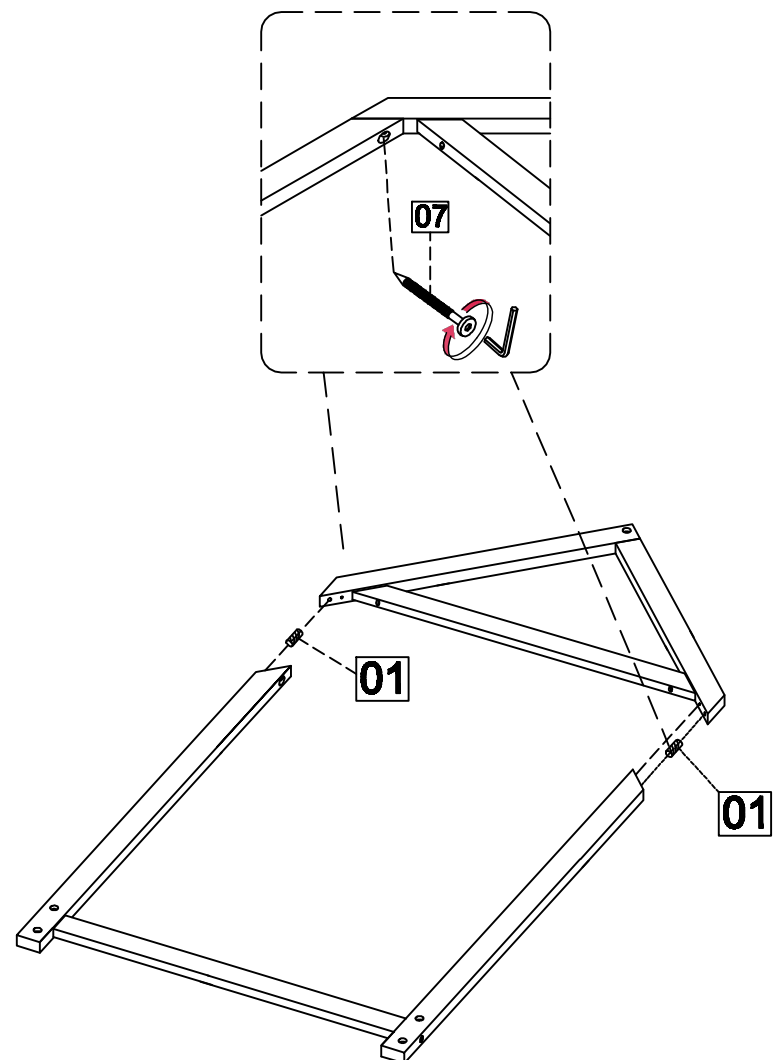

Hardware List

1  Ø10*30mm Wood dowel (22pcs)	2  Ø1/4" x 80 mm Wood Screws (8pcs)	3  Ø1/4" x 80 mm Wood Screws (8pcs)
4  # 4*30mm Wood Screws (12pcs)	5  Ø1/4" x 15 mm Horizontal-Hole bolts 8pcs	6  (1/4")4.5*58mm Allen Key (1pc)
7  Ø1/4" x 50 mm Wood Screws (8pcs)	8  Ø1/4" x 100 mm Wood Screws (4pcs)	

ASSEMBLY TOOLS REQUIRED (NOT INCLUDED)

PLEASE BE CAREFUL DO NOT DAMAGE THE HOLE POSITION WHEN YOU USE POWER TOOLS !

STEP 1:

07		01		02	
4PCS		4PCS		2PCS	

STEP 2:

01		08	
4PCS		4PCS	

STEP 3:

01		07	
4PCS		4PC	

HB

STEP 3:

01		05		03	
10PCS		8PCS		8PCS	

STEP 4:

02	
4PCS	

STEP 5:

02

2PCS