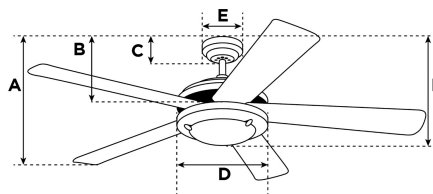

Item Number 7879965

Bethany Ceiling Fan

52" Rustic Bronze Finish Reversible Blades
(Mahogany/Rich Walnut) Includes Light Fixture with
Crème Agate Glass

Specifications

| | |
|--------------------------|--|
| Size | 52" |
| Blades..... | Reversible MDF Blades (Mahogany/Rich Walnut) |
| Blade Pitch..... | 11° |
| Approved Location | Indoor |
| Suggested Room Size..... | Large Room (up to 15x15) |
| Down Rod..... | 3/4" x 4" |
| Installation..... | Combo |
| Max. Ceiling Angle..... | 18° |
| Lead Wire | 78" |
| Light Bulb Usage..... | Includes (2) Candelabra (E12) Base, 60 Watt G16 1/2 Lamps |
| Control | Remote Control Adaptable |
| Motor Finish..... | Rustic Bronze |
| Motor Material | Cold Rolled Steel Motor 153mm x 15mm |
| Reverse Airflow..... | Yes |
| Capacitor | Triple |
| Switch Housing Cap..... | Not Included |

Reversible Rich Walnut
Finish Blades

Energy Information

| | |
|-------------------------|-----------------------------------|
| Airflow Efficiency..... | 73 Cubic Feet Per Minute Per Watt |
| Electricity Use..... | 65 Watts (excludes lights) |
| Airflow..... | 4757 Cubic Feet per Minute |
| Max rpm | 170 |

Warranty

Ceiling fans backed by our Limited Lifetime Warranty have a lifetime motor warranty and a 2-year warranty on all other parts.

| | |
|--|-------|
| A. Top of Canopy to Bottom of Blades | 12.6" |
| B. Top of Canopy to Bottom of Switch House | 12.5" |
| C. Top of Canopy to Bottom of Canopy | 2.4" |
| D. Width of Motor Housing..... | 12.1" |
| E. Width of Canopy..... | 5.1" |
| F. Top of Canopy to Bottom of Glass | 17.5" |