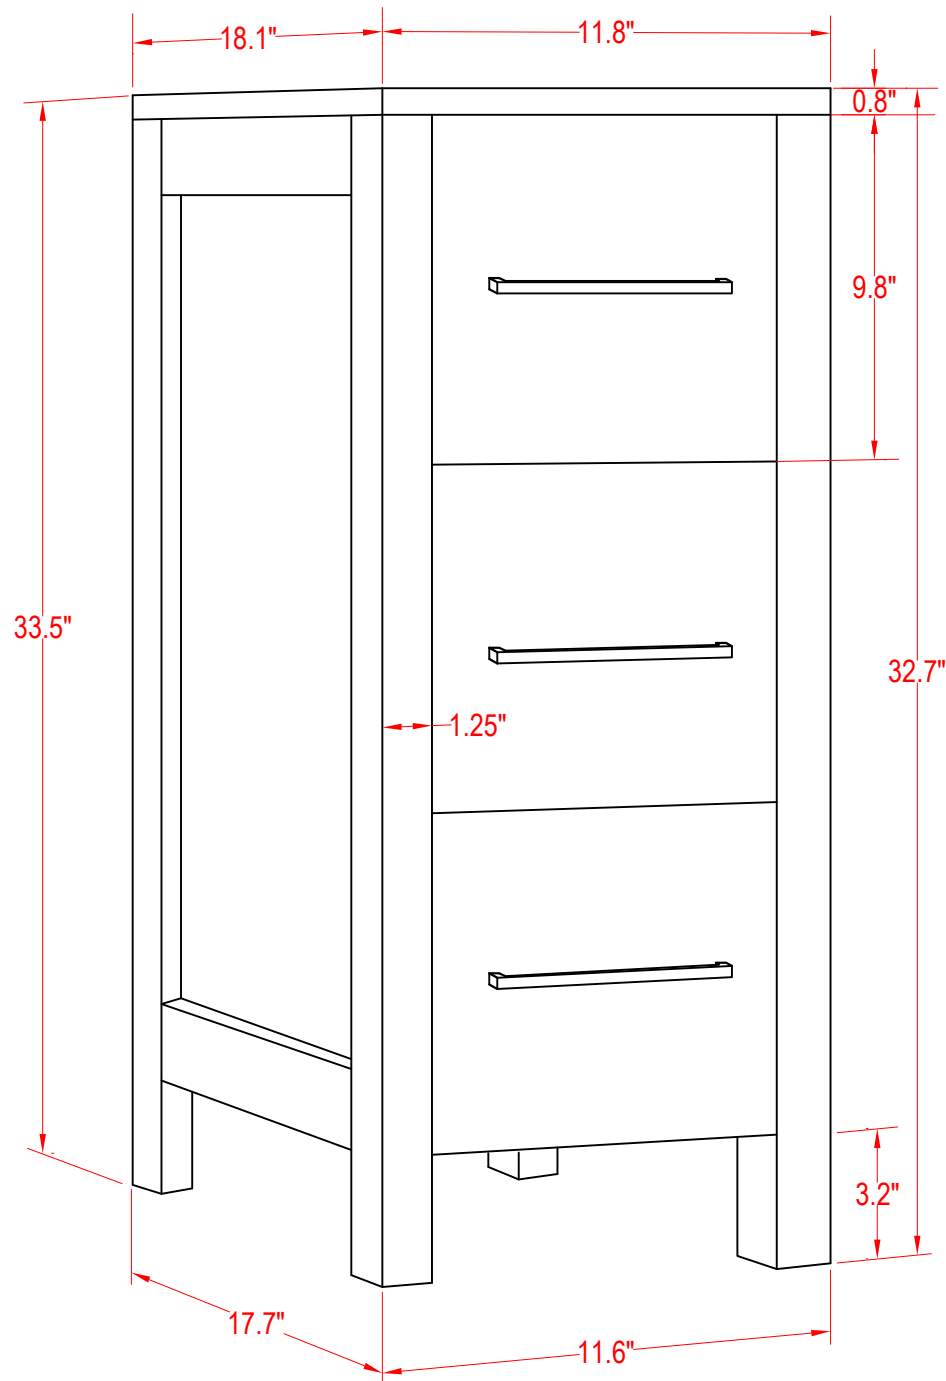

Bathroom Cabinet

Unit

inch

Model

VA3012-S

Mirror:

Cabinet: 11.8"x18.1"x33.5" inch