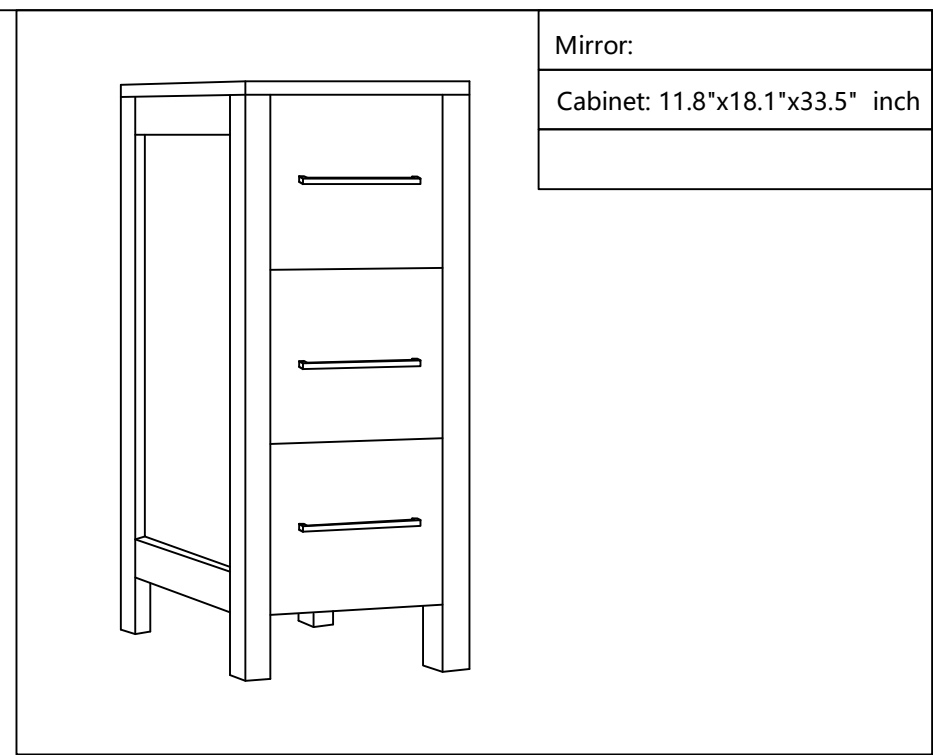

Bathroom Cabinet

Unit

inch

Model

VA3012-S

Mirror:

Cabinet: 11.8"x18.1"x33.5" inch