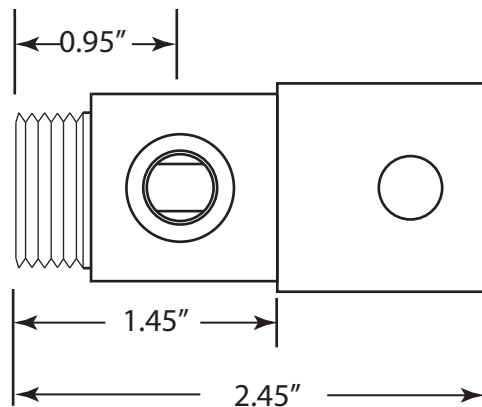

D105QR

3/8" Compression Nut

3/8" Ferrule

5/8" Ferrule

5/8" Compression Nut

WESTBRASS Fine Decorative Plumbing Since 1935		2429 E. Olympic Blvd. Los Angeles, CA 90021	
TITLE 1/4-Turn Ceramic Disk Angle Stop			
DWG. NO. D105QR		DATE 3-21-20	REV A
Scale NTS	mrohfs		Sheet 1 of 1