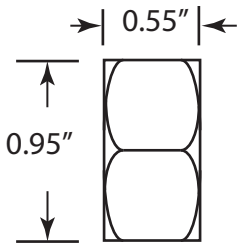

D105QR

3/8" Compression Nut

3/8" Ferrule

5/8" Ferrule

5/8" Compression Nut

WESTBRASS Fine Decorative Plumbing Since 1935		2429 E. Olympic Blvd. Los Angeles, CA 90021	
TITLE 1/4-Turn Ceramic Disk Angle Stop			
DWG. NO. D105QR		DATE 3-21-20	REV A
Scale NTS	mrohfs		Sheet 1 of 1