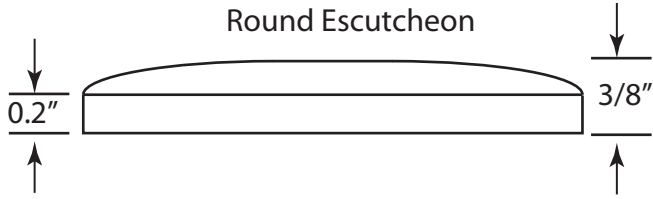

D105QR

3/8" Compression Nut

3/8" Ferrule

5/8" Ferrule

5/8" Compression Nut

WESTBRASS Fine Decorative Plumbing Since 1935		2429 E. Olympic Blvd. Los Angeles, CA 90021	
TITLE 1/4-Turn Ceramic Disk Angle Stop			
DWG. NO. D105QR		DATE 3-21-20	REV A
Scale NTS	mrohfs		Sheet 1 of 1