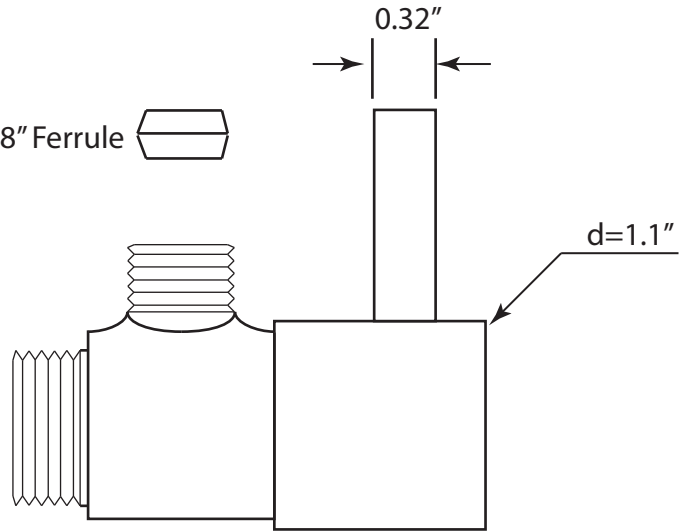

D105QR

3/8" Compression Nut

3/8" Ferrule

5/8" Ferrule

5/8" Compression Nut

WESTBRASS Fine Decorative Plumbing Since 1935		2429 E. Olympic Blvd. Los Angeles, CA 90021	
TITLE 1/4-Turn Ceramic Disk Angle Stop			
DWG. NO. D105QR		DATE 3-21-20	REV A
Scale NTS	mrohfs		Sheet 1 of 1