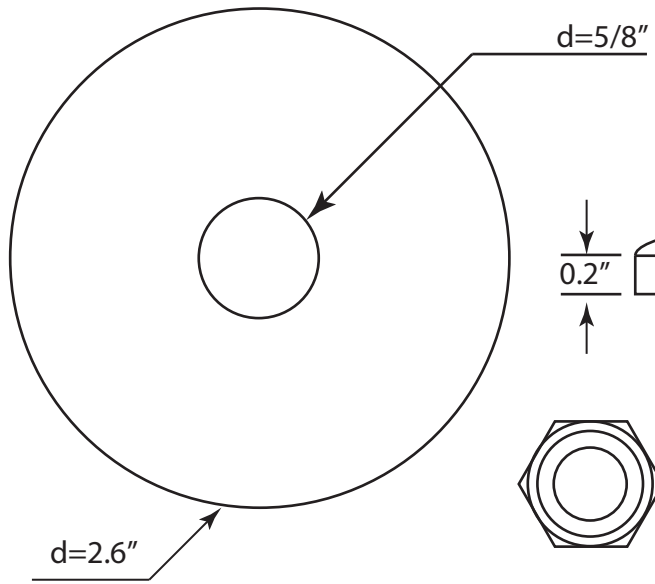

D105QR

3/8" Compression Nut

3/8" Ferrule

5/8" Ferrule

5/8" Compression Nut

WESTBRASS Fine Decorative Plumbing Since 1935		2429 E. Olympic Blvd. Los Angeles, CA 90021	
TITLE 1/4-Turn Ceramic Disk Angle Stop			
DWG. NO. D105QR		DATE 3-21-20	REV A
Scale NTS	mrohfs		Sheet 1 of 1