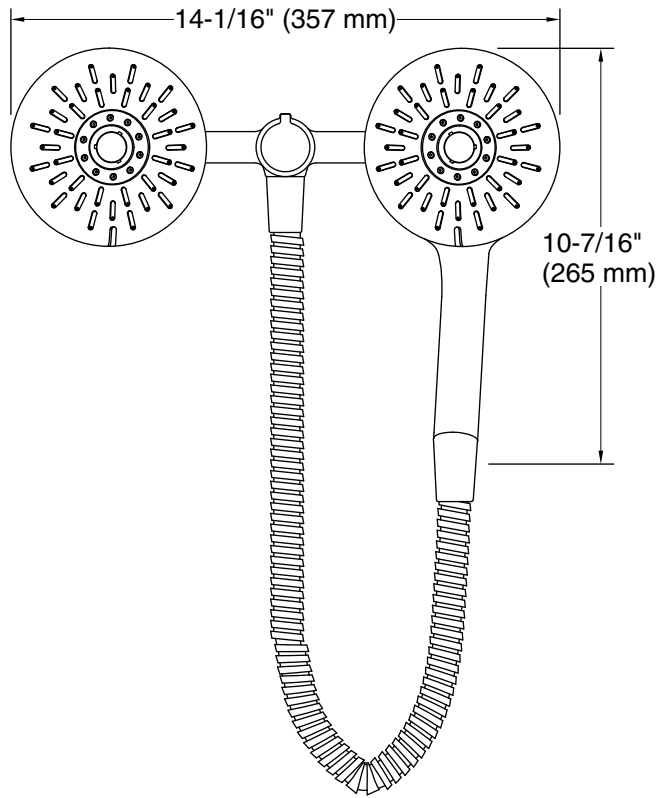

### Features

- Multifunction showerhead and handshower each have advanced spray engines to provide three experiences: wide coverage, powerful massage and silk spray.
- Handshower with pause feature allows you to temporarily pause the water flow.
- Wide coverage spray produces an encompassing spray for everyday use.
- Powerful massage is a focused stream for massaging sore muscles.
- Silk spray releases a dense, luxurious spray ideal for rinsing.
- DockNetik® magnetic docking system securely locks the sprayhead into place when not in use.
- MasterClean™ sprayface features an easy-to-clean surface that withstands mineral buildup.
- 1.75 gpm (6.6 lpm) maximum showerhead/handshower flow rate at 45 psi (3.1 bar).
- Box includes: showerhead, handshower, 60" (1524 mm) metal hose.

### Included Components

Additional Components:  
60" metal hose

### Technical Information

All product dimensions are nominal.

#### Showerhead/Body Spray:

Rated maximum flow: 1.75 gal/min (6.6 l/min)

Pressure: 45 psi (3.1 bar)