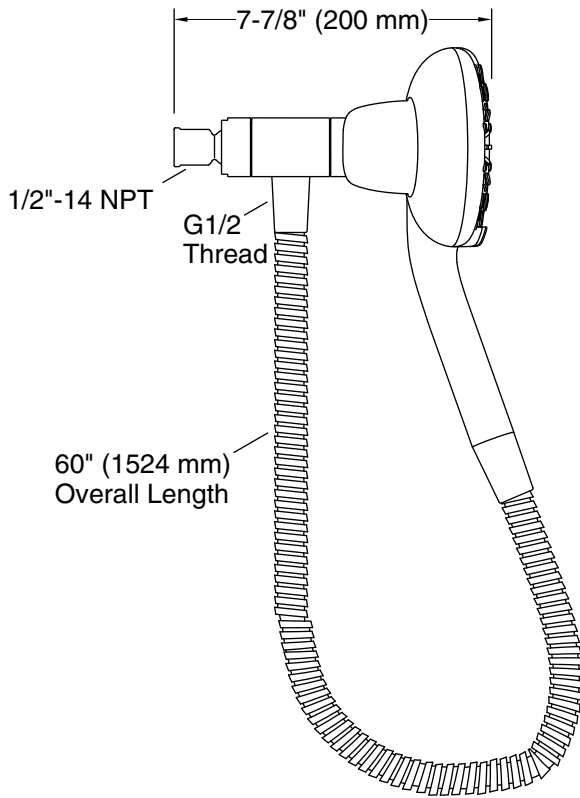

### Features

- Multifunction showerhead and handshower each have advanced spray engines to provide three experiences: wide coverage, powerful massage and silk spray.
- Handshower with pause feature allows you to temporarily pause the water flow.
- Wide coverage spray produces an encompassing spray for everyday use.
- Powerful massage is a focused stream for massaging sore muscles.
- Silk spray releases a dense, luxurious spray ideal for rinsing.
- DockNetik® magnetic docking system securely locks the sprayhead into place when not in use.
- MasterClean™ sprayface features an easy-to-clean surface that withstands mineral buildup.
- 1.75 gpm (6.6 lpm) maximum showerhead/handshower flow rate at 45 psi (3.1 bar).
- Box includes: showerhead, handshower, 60" (1524 mm) metal hose.

### Included Components

Additional Components:  
60" metal hose

### Technical Information

All product dimensions are nominal.

#### Showerhead/Body Spray:

Rated maximum flow: 1.75 gal/min (6.6 l/min)

Pressure: 45 psi (3.1 bar)