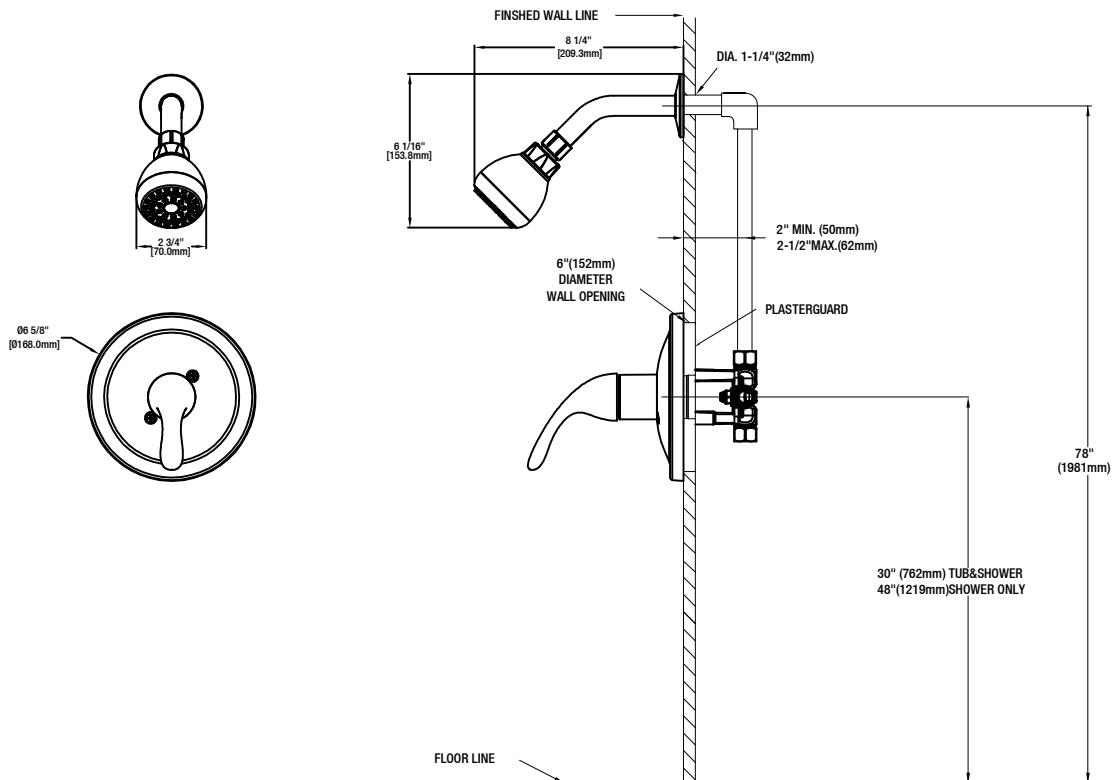

E/O GB BUILDERS 1HDL TUB/SHWR

MODEL	STORE SKU#	FINISH
873X-0904	1001819034	Brushed Nickel PVD

FEATURES

- Single Handle Tub and Shower Faucet
- Pressure Balance Valve with Integrated Stops
- Ceramic Valve Cartridge
- Adjustable Temperature Limit Stop to Control Maximum Hot Water Temperature
- 150° Maximum Handle Rotation
- ABS Single Function Showerhead
- Shower Face Size: 60 mm
- With Plug Applicable For Shower Only Installation
- 1/2" IPS Connections
- Showerhead Max.Flow Rate: 1.8 Gallons Per Minute at 80 PSI

CODE COMPLIANCE

- IAPMO Certified: ASME A112.18.1/CSA B125.1
- Calgreen Certified
- EPA Watersense Certified
- ADA Compliant

WARRANTY

- Limited Lifetime Warranty

INSTALLATION DIMENSIONS

Glacier Bay reserves the right to make changes in specifications and materials and to change and discontinue models, both without the notice or obligation. Dimensions are for reference only.