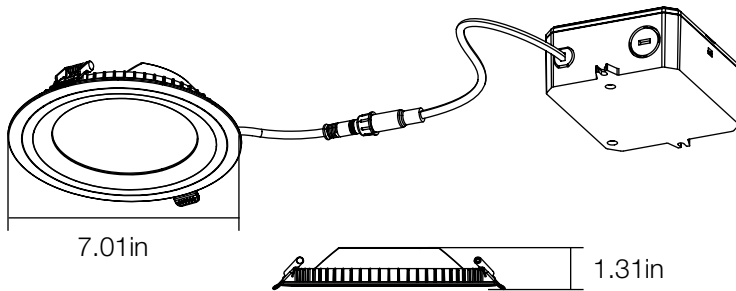

ADVANTAGES

- •65 Watt Equivalent
- •50,000 Hours of Continuous Use
- •5 Year Warranty
- •All-in-one design - No can needed for installation
- •Trim design with recessed inner edge
- •Dimming to 10% Without Buzzing or Flickering
- •IC Rated for Direct Contact with Insulation
- •90 CRI Provides High Color Quality
- •Adjust Color of Light with Integrated Switch-Warm White (2700K), Soft White (3000K), Neutral White (3500K), Bright White (4000K), Daylight (5000K)
- •US Patents - 10,091,855, 10,462,871, 10,492,262

SPECIFICATIONS

Model Number	53807101
SKU	1003532174
OSMID	306179204
Power	15 W
AC Voltage, Frequency	120V, 60 Hz
Color Temp (nom.)	2700K/ 3000K/ 3500K/ 4000K/ 5000K
Operation Temp	-13°F ~ 113°F
CRI	90
Lumen Output (min.)	900 lm
Dimming	YES
Lifetime Rating	L70/50000Hrs
Efficacy	60 lm/watt

PACKAGING

Weight (±0.5 lb)	1.24 lbs
Size (L x W x H) (±0.1 in)	7.01in x 7.01in x 1.31in
Box Dimensions	7.91in x 4.33in x 7.91in
Gross Weight	1.54 lbs
UPC	849489003566

DIMMER LIST

Dimmer Brand	Model #
Lutron	DVCL-153PR-WH
	CTCL-153PDH-WH
	TGCL-153PH-WH
	MACL-153MH-WH
	P-PKG1W-WH-R
Leviton	R62-06674-P0W
	R12-06672-1LW
	R50-IPL06-10M
Eaton	SAL06P-W-K

APPLICATIONS

Suitable for Damp Location

Contact Information 1-877-527-0313 · WWW.HOMEDEPOT.COM

INCLUDED IN BOX

- •LED Downlight (1)
- •Remote Junction Box(1)
- •Hole Template (1)

NEW CONSTRUCTION RETROFIT MOUNT