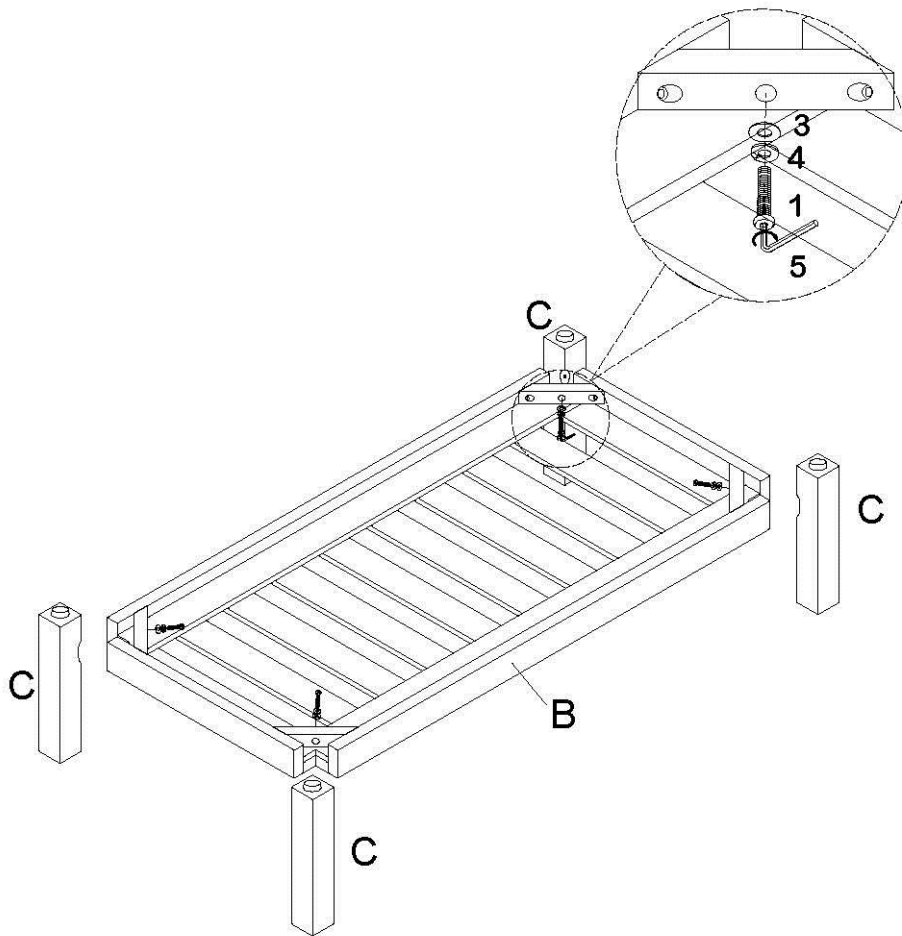

ASSEMBLY

STEP 1

Assemble Legs (C) to the Shelf (B) with Allen Key Screws (1), Flat Washers (3) and Lock Washers (4).

Use Allen Key (5) to tighten.