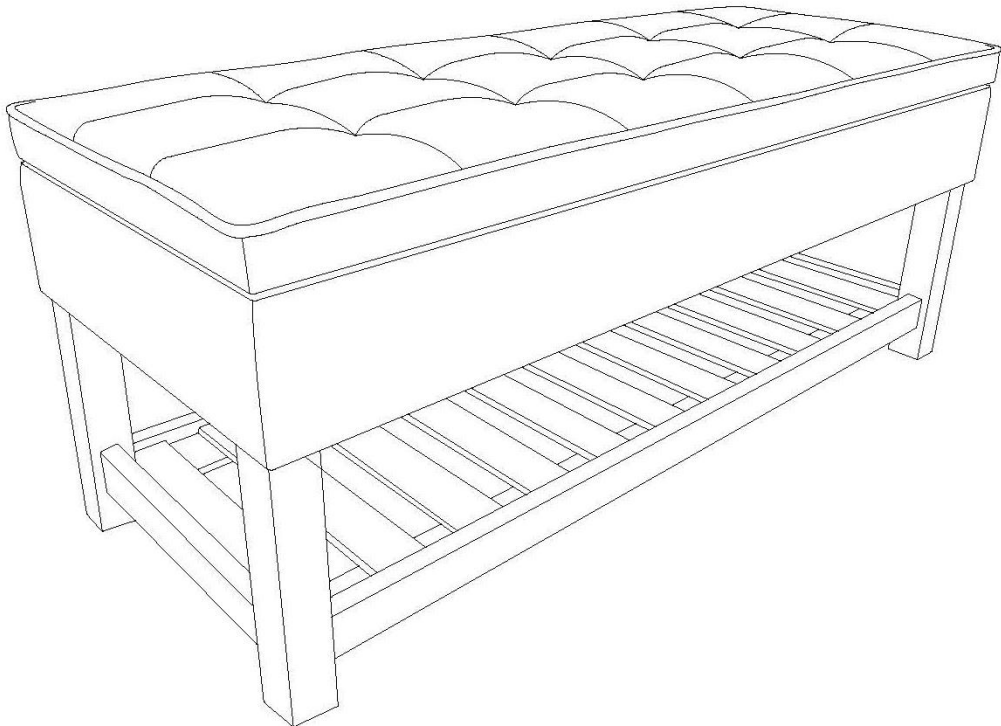

COSMOPOLITAN / ESSEX / CITY

STORAGE OTTOMAN BENCH

MODEL # AXCCOSBN-01-DTP

Questions, problems, assembly help, missing parts?

No need to return the product, we will gladly help and ship your replacement parts free of charge