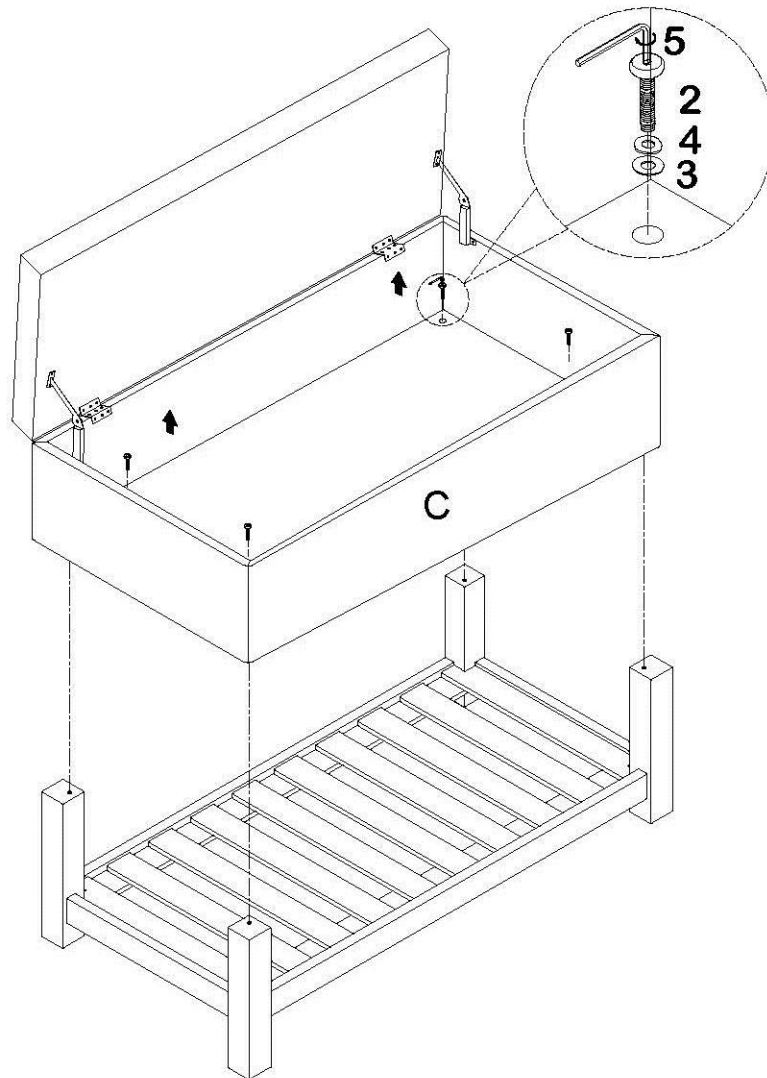

ASSEMBLY

STEP 2

Place the Ottoman (A) on the assembled Shelf and Open the storage lid. Attach Ottoman (A) to Shelf with Allen Key Screws (2), Flat Washers (3) and Lock Washers (4). Use Allen Key (5) to tighten.