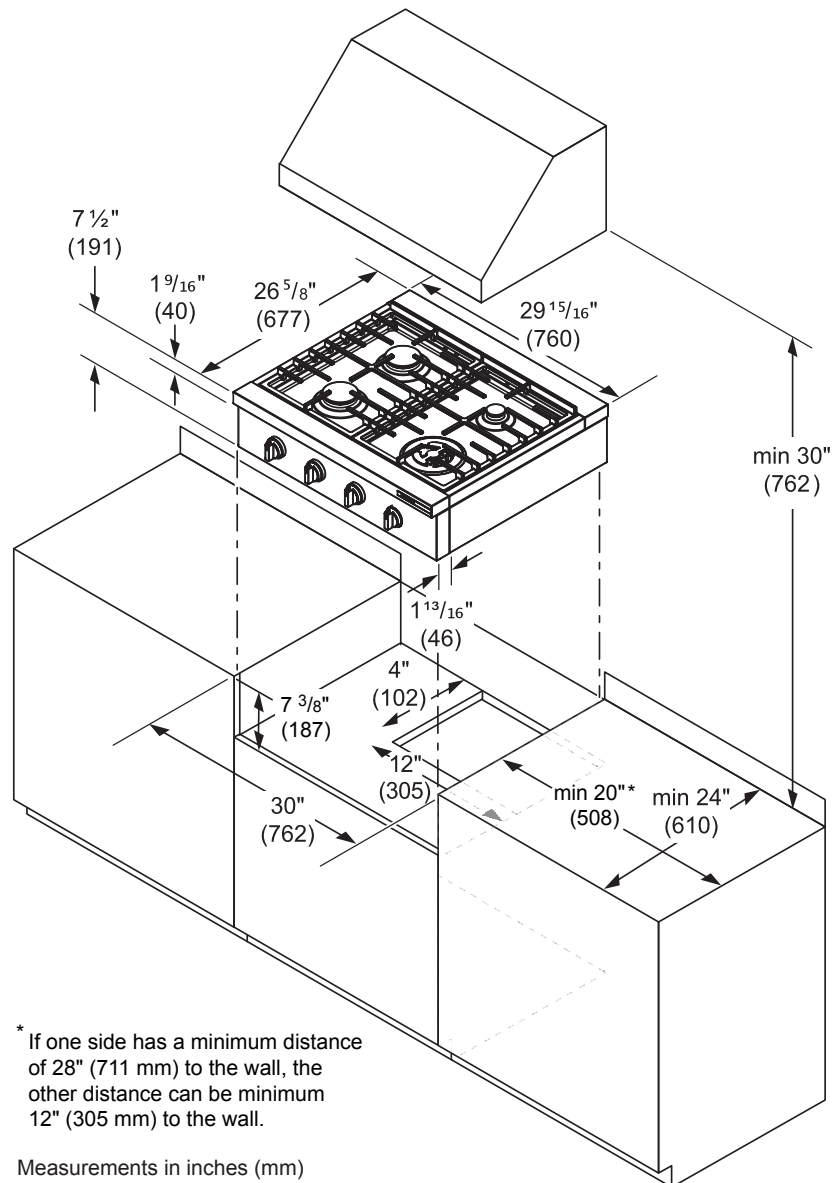

Notes: All height, width and depth dimensions are shown in inches. BSH reserves the absolute and unrestricted right to change product materials and specifications, at any time, without notice. Consult the product's installation instructions for final dimensional data and other details prior to making cutout.

30" Gas Slide-in Rangetop

800 Series – Stainless Steel RGM8058UC

BOSCH

Invented for life

Installation Details

Accessories: To purchase Bosch accessories, cleaners & parts please visit www.bosch-home.com/us/store or call 1-800-944-2904 (Mon to Fri 5 am to 6 pm PST, Sat 6 am to 3 pm PST).