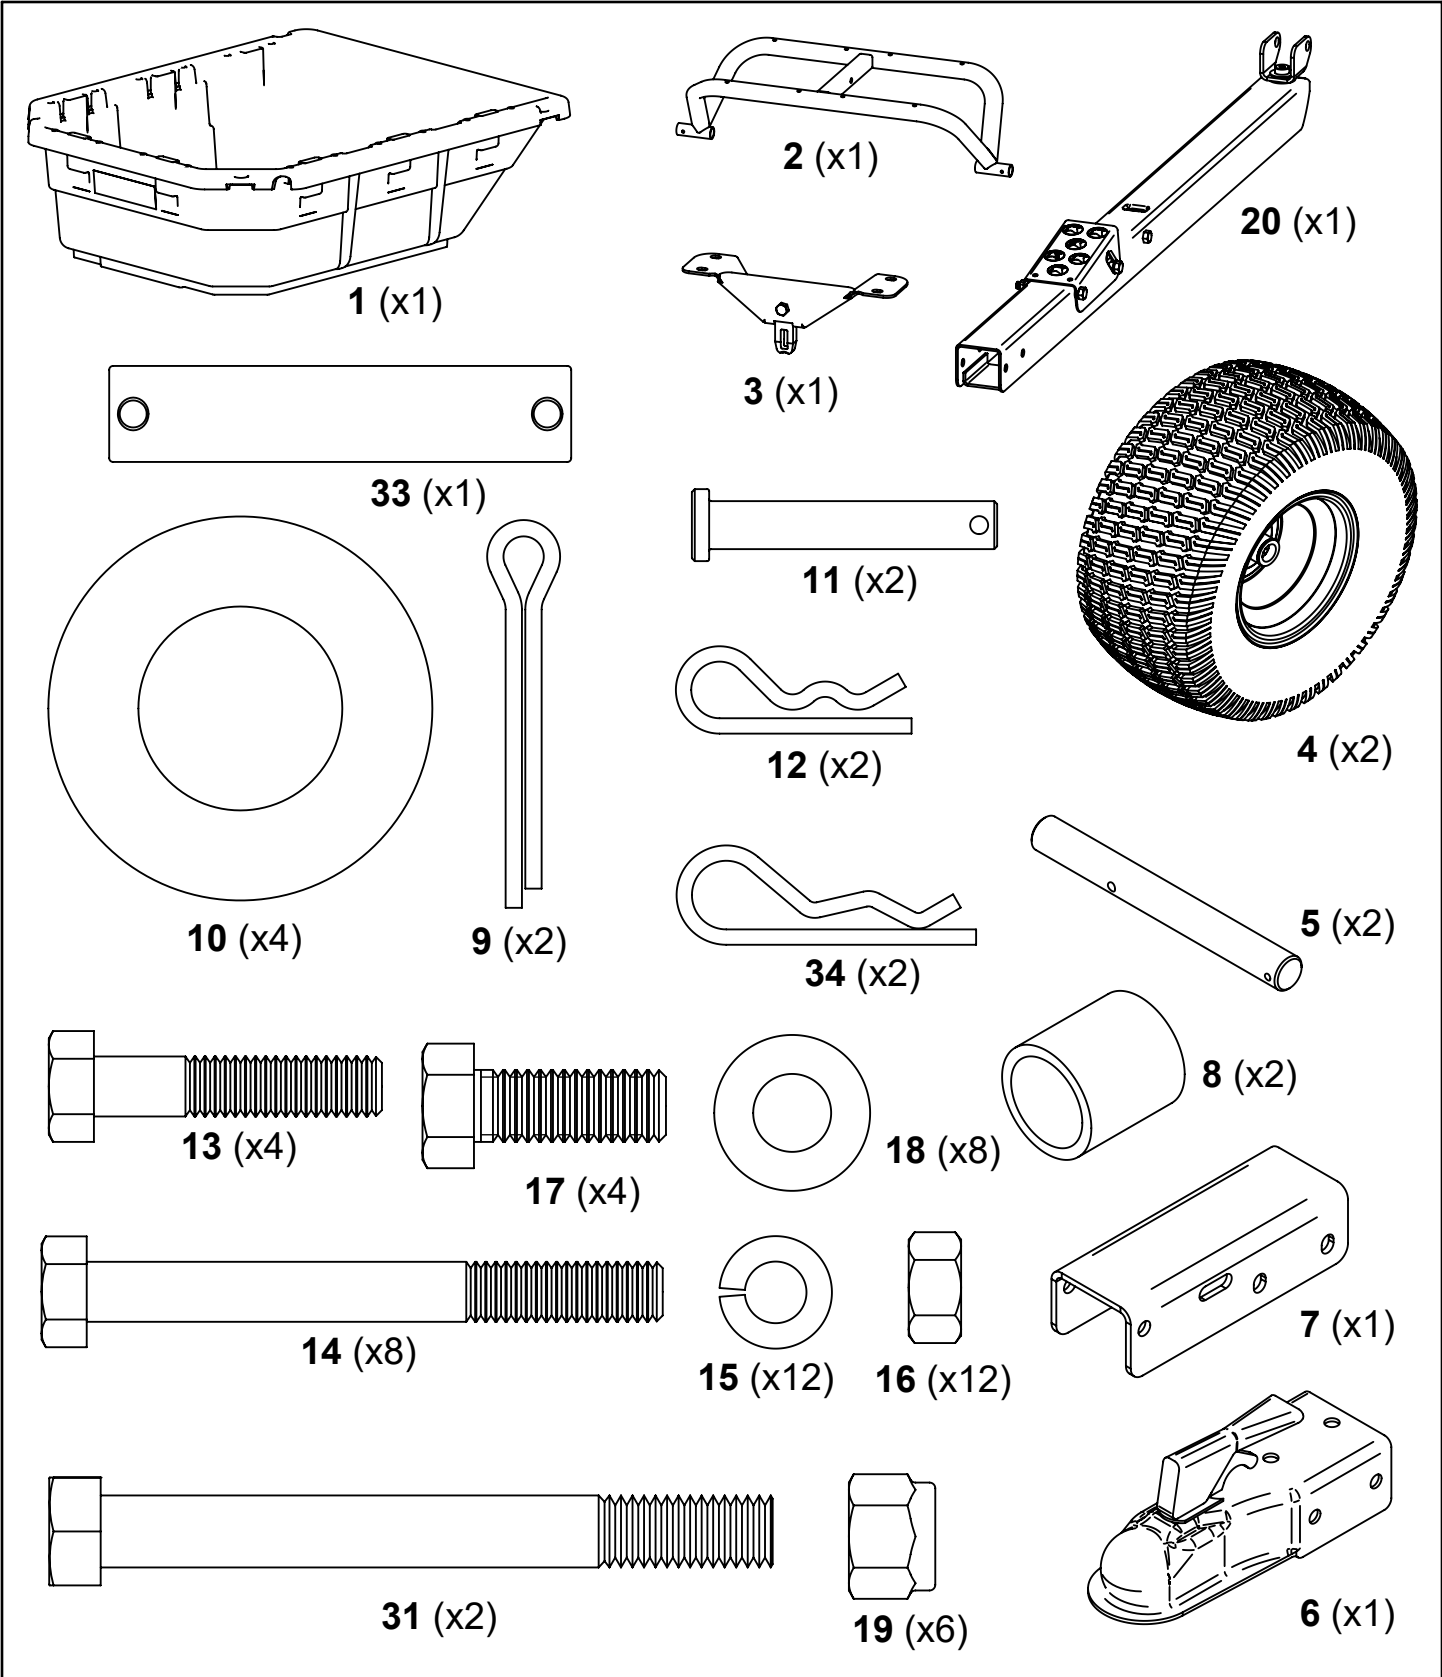

Carton Contents

TOOLS REQUIRED FOR ASSEMBLY:

- 1/2" Wrench and Socket
- 9/16" Wrench and Socket
- Needle-Nose Pliers
- Grease Gun

Exploded View

ITEM	PART NO	DESCRIPTION	QTY	ITEM	PART NO	DESCRIPTION	QTY
1	311161	POLY BODY	1	21	6000305	FOOT PEDAL	1
2	6000320	UNDERCARRIAGE	1	22	6000309	LATCH	1
3	6000311	FRONT SUPPORT	1	23	6000321	CLEVIS, SWIVEL	1
4	6000727	WHEEL	2	24	300061	HEX NUT, 3/8-16 C-LOCK	4
5	6000523	AXLE, STUB	2	25	6000369	SHOULDER BOLT, 1/2" X 3/8"	1
6	308301	COUPLER, 1-7/8" BALL	1	26	6000324	BEARING	2
7	6000760	BRACKET, COUPLER	1	27	3000720	WASHER, 3/8" USS	1
8	300121	SPACER	2	28	300075	WASHER, 1/2" USS	1
9	300087	COTTER PIN, 3/16" X 1-1/2"	2	29	6000368	WASHER, SPRING	1
10	300076	WASHER, 1" SAE	4	30	6000325	SPRING, LATCH	2
11	3000811	CLEVIS PIN, 1/4" X 1-1/2"	2	31	6000370	HEX BOLT, 3/8-16 X 3-1/2"	4
12	3000812	HAIRPIN COTTER, 1-3/16"	2	32	300055	HEX BOLT, 3/8-16 X 3"	1
13	3000528	HEX BOLT, 5/16-18 X 1-1/2"	4	33	6000371	PIN, 1/2" X 2-13/32"	1
14	6000373	HEX BOLT, 5/16-18 X 3"	8	34	6000372	HAIRPIN COTTER, 1-9/16"	2
15	6000409	LOCKWASHER, 5/16" (BLACK)	12	35	6000323	DRAWBAR ASSY (incl. 20-34)	1
16	6000410	HEX NUT, 5/16-18 (BLACK)	12	36	6000764	OWNERS MANUAL	1
17	3000511	HEX BOLT, 3/8-16 X 1"	4	37	6000761	HARDWARE BAG, 4048PS-ATV	1
18	300077	WASHER, 3/8" SAE	8	38	6000162	DECAL, OSI PRO	1
19	3000618	LOCKNUT, 3/8-16	6	39	6000818	KIT, 1" WHEEL BEARINGS	1
20	6000322	DRAWBAR	1				