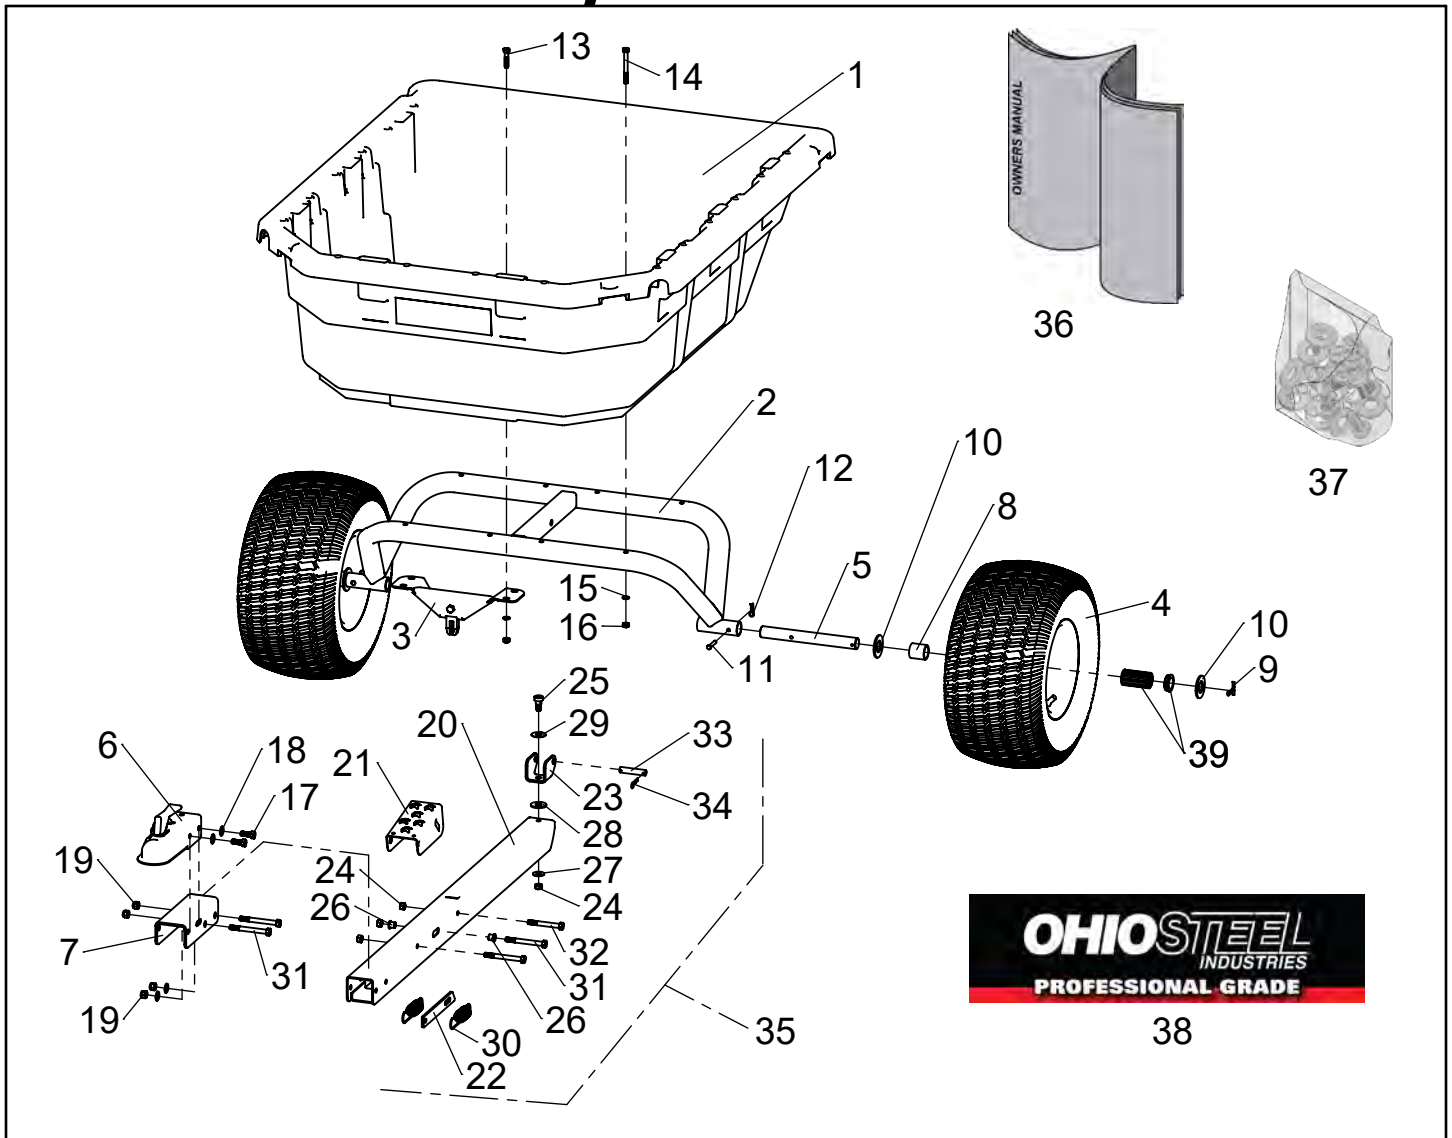

Carton Contents

TOOLS REQUIRED FOR ASSEMBLY:

- 1/2" Wrench and Socket
- 9/16" Wrench and Socket
- Needle-Nose Pliers
- Grease Gun

Exploded View

ITEM	PART NO	DESCRIPTION	QTY	ITEM	PART NO	DESCRIPTION	QTY
1	311161	POLY BODY	1	21	6000305	FOOT PEDAL	1
2	6000320	UNDERCARRIAGE	1	22	6000309	LATCH	1
3	6000311	FRONT SUPPORT	1	23	6000321	CLEVIS, SWIVEL	1
4	6000727	WHEEL	2	24	300061	HEX NUT, 3/8-16 C-LOCK	4
5	6000523	AXLE, STUB	2	25	6000369	SHOULDER BOLT, 1/2" X 3/8"	1
6	308301	COUPLER, 1-7/8" BALL	1	26	6000324	BEARING	2
7	6000760	BRACKET, COUPLER	1	27	3000720	WASHER, 3/8" USS	1
8	300121	SPACER	2	28	300075	WASHER, 1/2" USS	1
9	300087	COTTER PIN, 3/16" X 1-1/2"	2	29	6000368	WASHER, SPRING	1
10	300076	WASHER, 1" SAE	4	30	6000325	SPRING, LATCH	2
11	3000811	CLEVIS PIN, 1/4" X 1-1/2"	2	31	6000370	HEX BOLT, 3/8-16 X 3-1/2"	4
12	3000812	HAIRPIN COTTER, 1-3/16"	2	32	300055	HEX BOLT, 3/8-16 X 3"	1
13	3000528	HEX BOLT, 5/16-18 X 1-1/2"	4	33	6000371	PIN, 1/2" X 2-13/32"	1
14	6000373	HEX BOLT, 5/16-18 X 3"	8	34	6000372	HAIRPIN COTTER, 1-9/16"	2
15	6000409	LOCKWASHER, 5/16" (BLACK)	12	35	6000323	DRAWBAR ASSY (incl. 20-34)	1
16	6000410	HEX NUT, 5/16-18 (BLACK)	12	36	6000764	OWNERS MANUAL	1
17	3000511	HEX BOLT, 3/8-16 X 1"	4	37	6000761	HARDWARE BAG, 4048PS-ATV	1
18	300077	WASHER, 3/8" SAE	8	38	6000162	DECAL, OSI PRO	1
19	3000618	LOCKNUT, 3/8-16	6	39	6000818	KIT, 1" WHEEL BEARINGS	1
20	6000322	DRAWBAR	1				