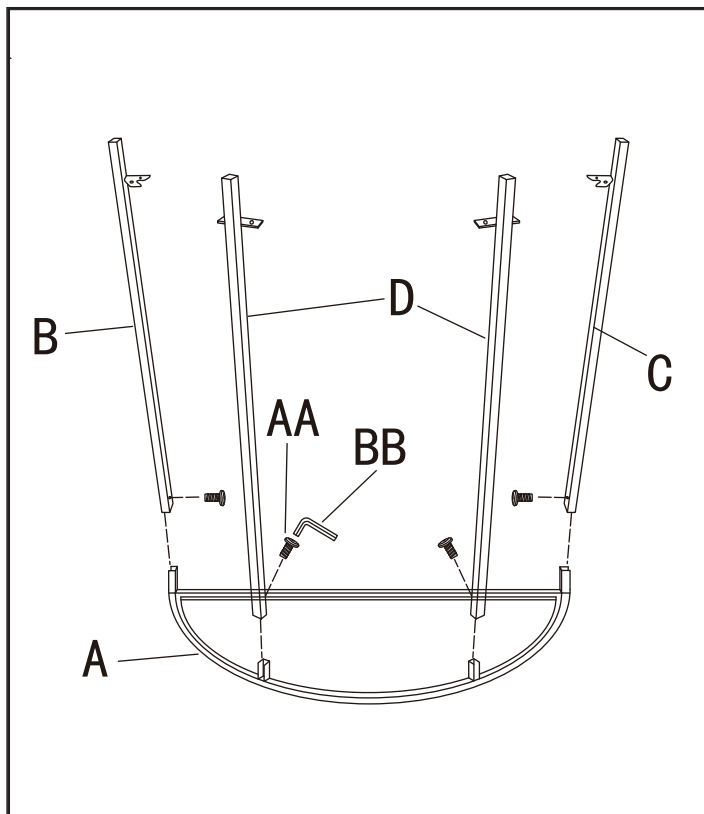

_____ AA

_____ BB

_____ CC

Part	Description	Quantity
AA	Bolt	12
BB	Allen wrench	1
CC	Glass bumper	8

Pre-assembly (continued)

PACKAGE CONTENTS

Part	Description	Quantity
A	Metal top frame	1
B	Metal leg for right rear side	1
C	Metal leg for left rear side	1
D	Metal legs for front sides	2
E	Metal bottom frame	1
F	Top glass panel	1
G	Bottom glass panel	1

Assembly

1 Attaching four metal legs

- Attach four metal legs (B) and (C) and (D) to the top frame (A) with bolts (AA).

2 Attaching the metal bottom frame

- Attach bottom frame (E) to the four legs (B) and (C) and (D) with bolts (AA).