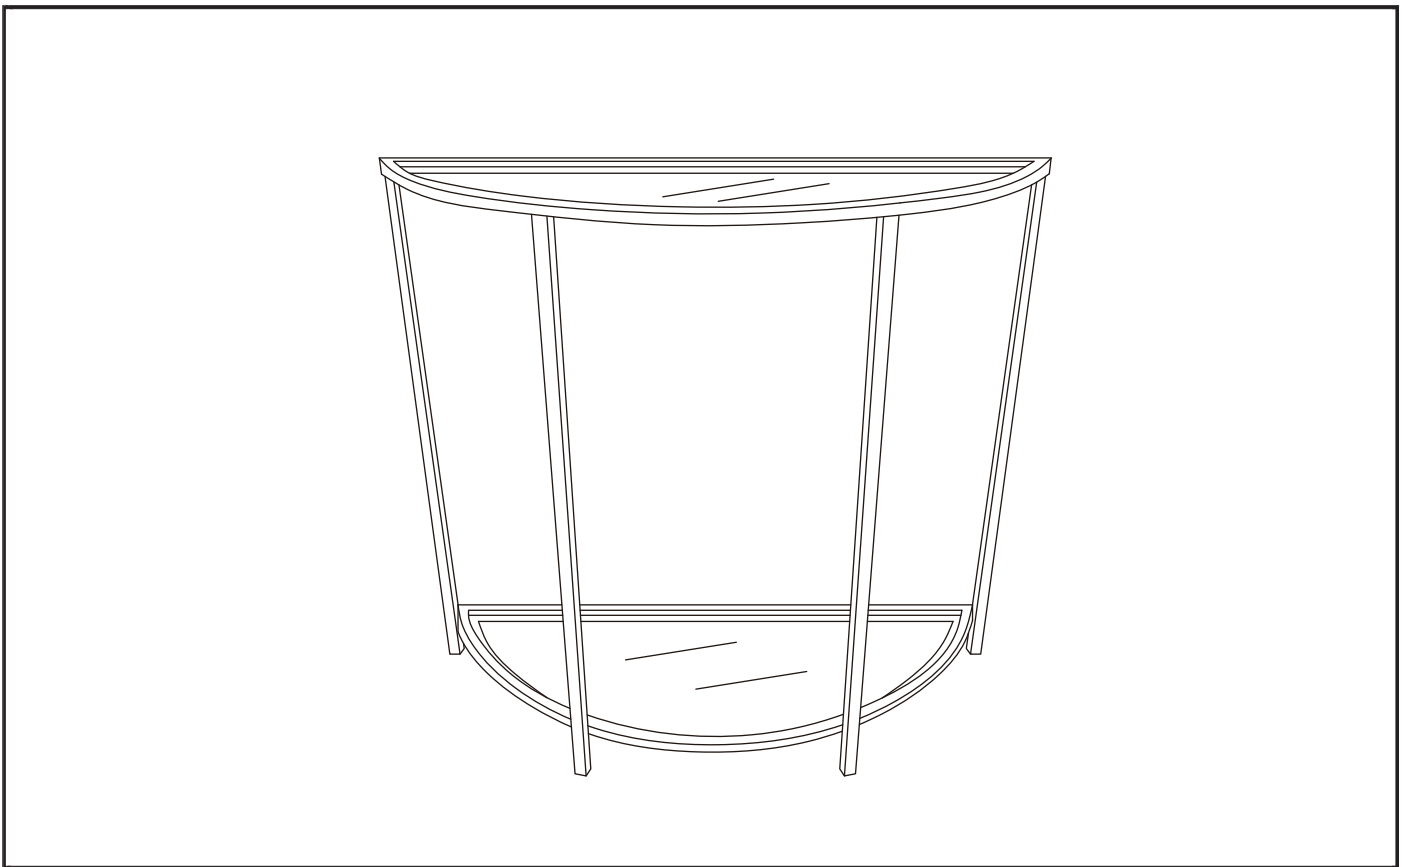

USE AND CARE GUIDE

TABLE

Questions, problems, missing parts? Before returning to the store,
call Home Decorators Collection Customer Service.
8 a.m. – 7 p.m., EST, Monday – Friday, 9 a.m. – 6 p.m., EST, Saturday

1-800-986-3460

HOMEDEPOT.COM/HOMEDECORATORS

THANK YOU

We appreciate the trust and confidence you have placed in Home Decorators Collection through the purchase of this table. We strive to continually create quality products designed to enhance your home. Visit us online to see our full line of products available for your home improvement needs. Thank you for choosing Home Decorators Collection!