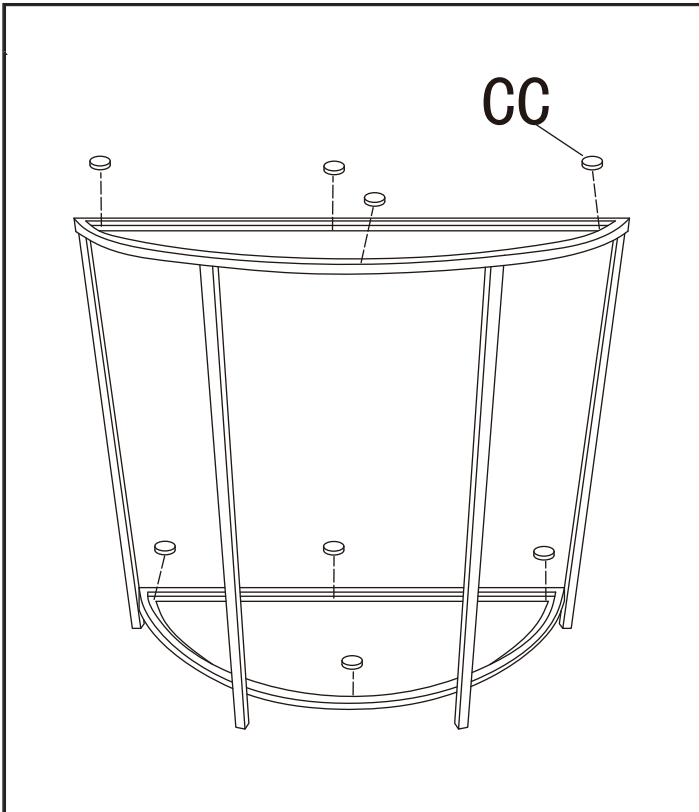

Assembly (continued)

3 Attaching glass bumper

- Attach four glass bumpers (CC) to each level of the frame assembly