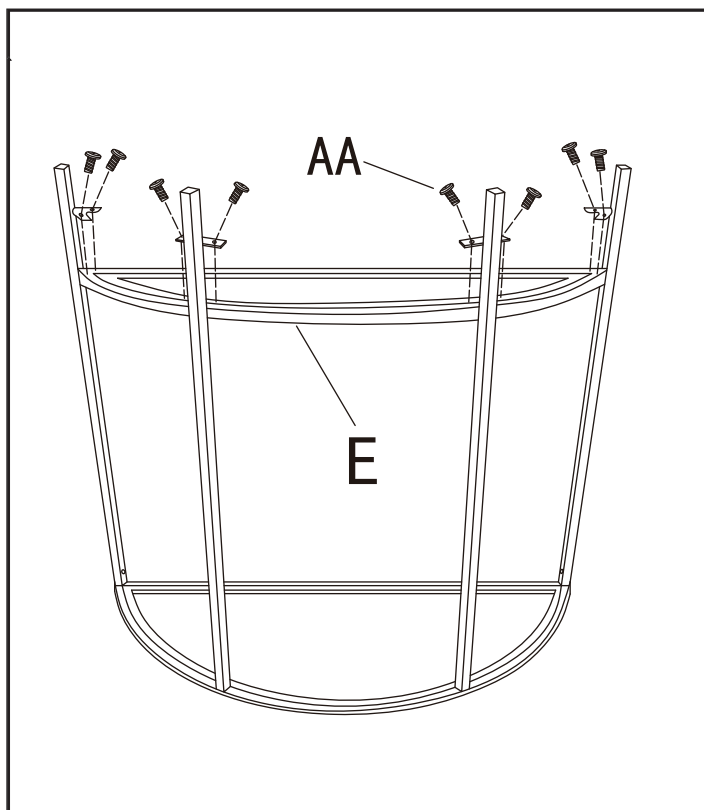

_____ AA

_____ BB

_____ CC

Part	Description	Quantity
AA	Bolt	12
BB	Allen wrench	1
CC	Glass bumper	8

Pre-assembly (continued)

PACKAGE CONTENTS

Part	Description	Quantity
A	Metal top frame	1
B	Metal leg for right rear side	1
C	Metal leg for left rear side	1
D	Metal legs for front sides	2
E	Metal bottom frame	1
F	Top glass panel	1
G	Bottom glass panel	1

Assembly

1 Attaching four metal legs

- Attach four metal legs (B) and (C) and (D) to the top frame (A) with bolts (AA).

2 Attaching the metal bottom frame

- Attach bottom frame (E) to the four legs (B) and (C) and (D) with bolts (AA).