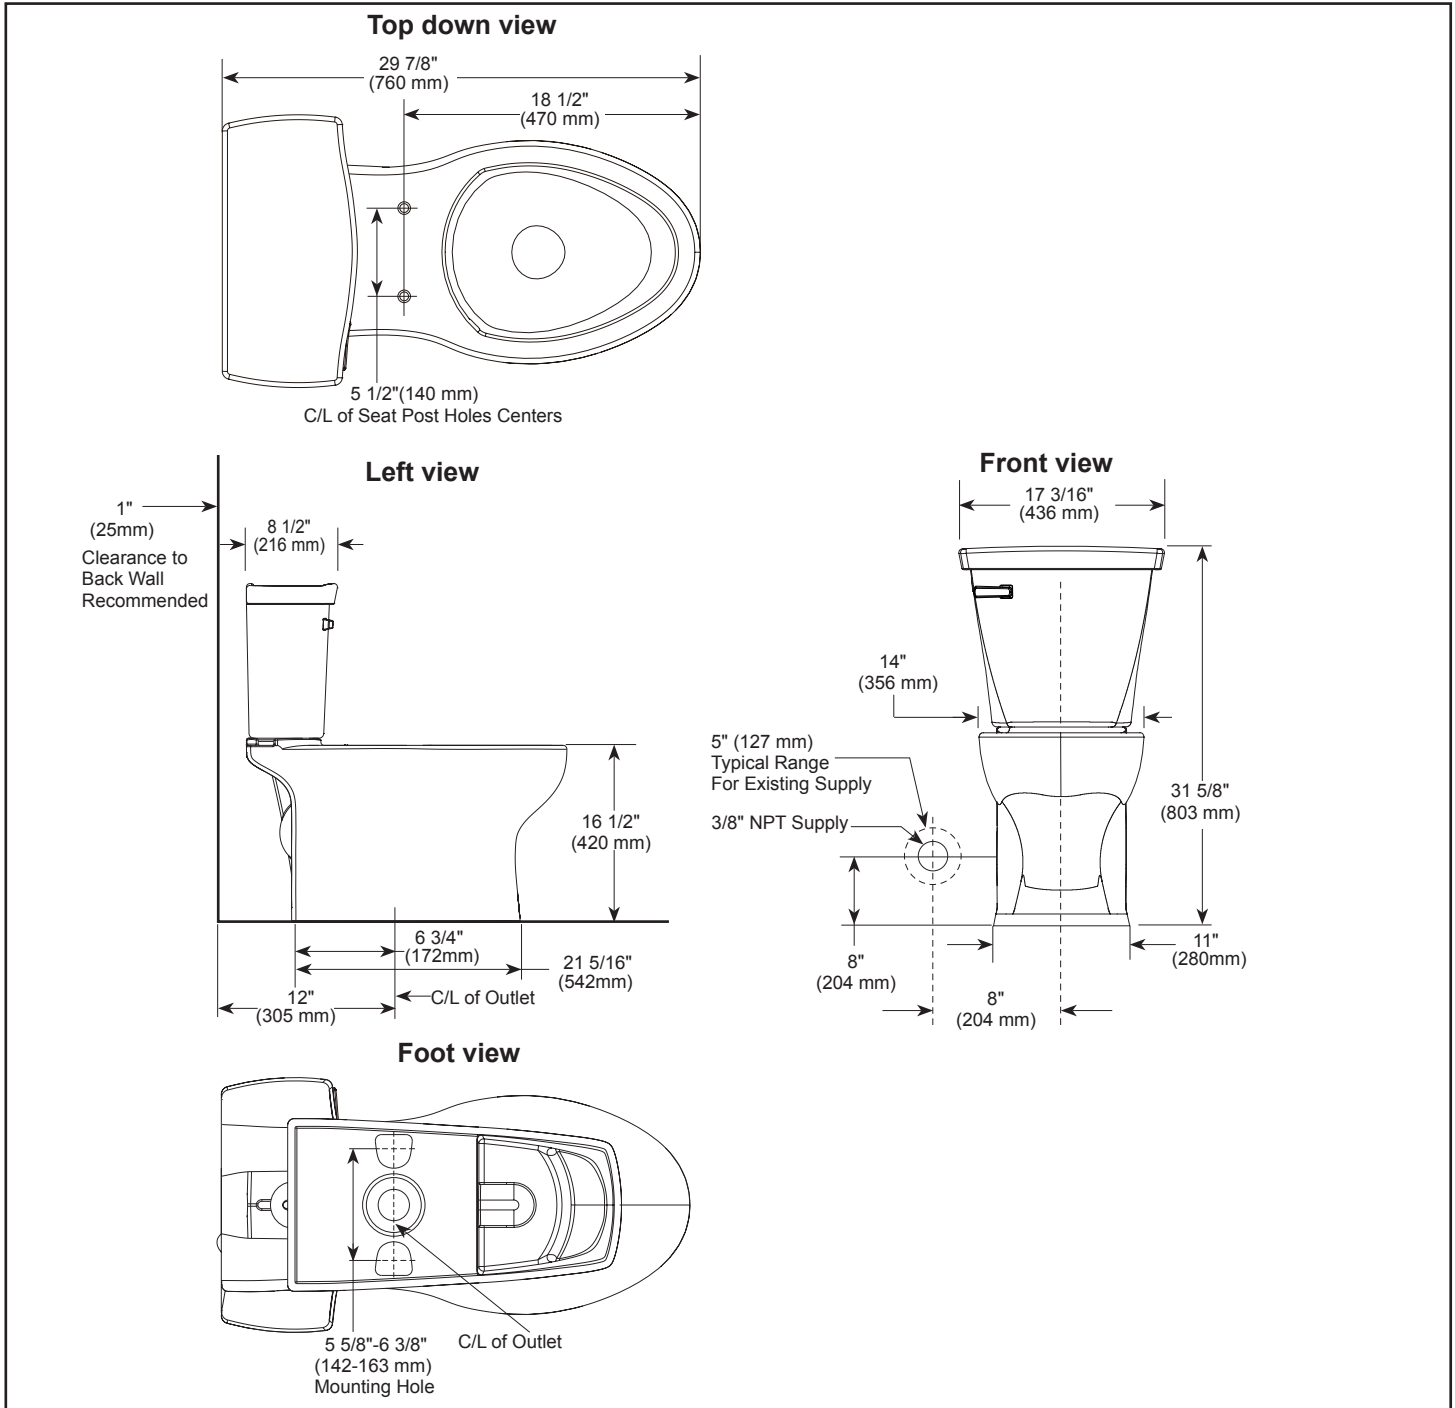

Riosa Select™ TOILET C43907▲

Technical Information	
Fixture configuration	Two-piece, elongated
Water per flush	1.28 gpf (4.8 lpf)
Passageway	2" (51mm)
Water area	9 1/4" X 5 1/2" (210mm x 140 mm)
Seat post hole centers	5 1/2" (140mm)
Included Components:	
Tank	RP84502▲
Tank Cover	RP84500▲
Trip Lever	RP84503▲
Mounting Hardware – Bowl to floor	RP71146 & RP71200
Mounting Hardware – Tank to bowl	RP72471
Seat Assembly	RP71194▲

STANDARD SPECIFICATIONS

- Vitreous China.
- Concealed trap way.
- 29 7/8" (760mm) in length, 17 3/16" (436mm) in width, 31 5/8" (803mm) in height.
- Single/High Efficiency Toilet (HET) flush system.
- Elongated bowl with chair height design (17" top of seat).
- 12" (305 mm) rough-in.
- High efficiency 1.28 gpf (4.8 lpf).
- 3" flush valve.
- Smart-fit™ Tank-to-Bowl connection with tool for installation.
- 2" (51 mm) fully glazed trap way.
- Includes polished chrome trip lever.
- Includes a slow-close and quick release toilet seat.

Riosa Select™ TOILET C43907▲

■ Elongated Bowl

Submitted Model No.: _____
 Specific Features: _____

▲ Designate proper finish suffix (-WH for white)

Delta reserves the right (1) to make changes in specifications and materials, and (2) to change or discontinue models, both without notice or obligation. Dimensions are for reference only. See full-line pricebook or www.deltatoilet.com for finish options and product availability.