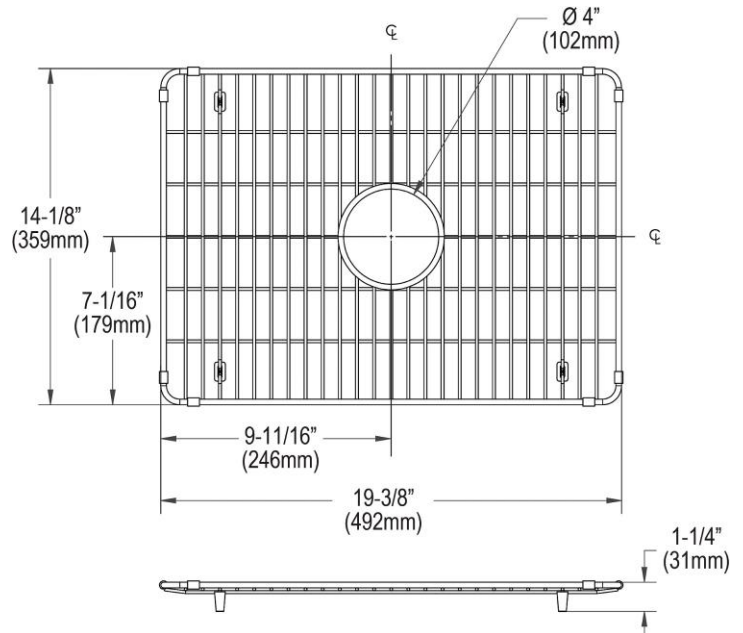

Material:	Stainless Steel
Finish:	Polished Stainless Steel
Dimensions:	19-3/8" x 14-1/8" x 1-1/4"

AMERICAN PRIDE. A LIFETIME TRADITION.
Like your family, the Elkay family has values and traditions that endure. For almost a century, Elkay has been a family-owned and operated company, providing thousands of jobs that support our families and communities.

[Clean and Care Manual (PDF)](#)
[Clean and Care Manual (PDF)](#)
[Warranty (PDF)](#)