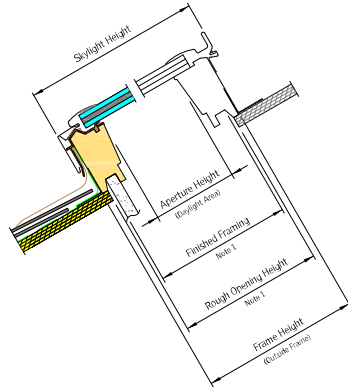

Fixed Deck-Mounted Skylight

VERTICAL CROSS SECTION