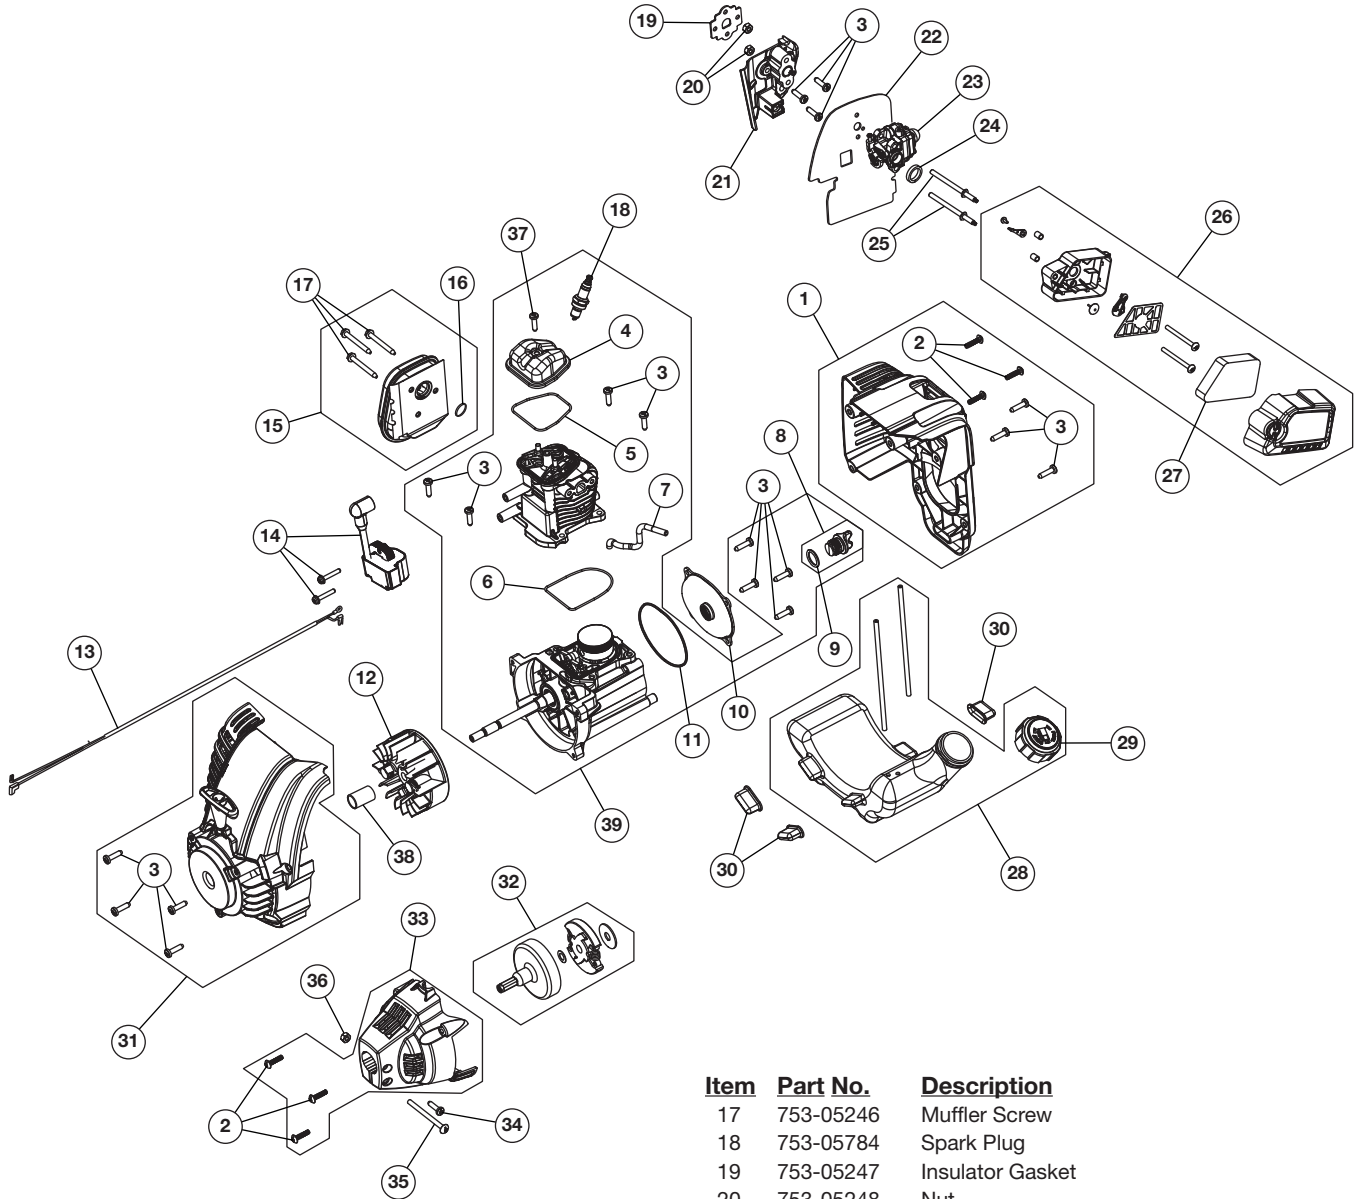

REPLACEMENT PARTS - MODEL TB146 EC

4-CYCLE GAS CULTIVATOR

PPN 21AK146G766

Item	Part No.	Description
1	753-06237	Engine Cover Assembly (includes 2 & 3)
2	753-04595	Cover Screw
3	753-05377	Starter Screw
4	753-05901	Rocker Cover
5	753-05902	Rocker Cover O-Ring
6	753-05910	Cylinder O-Ring
7	791-182379	Breather Hose
8	753-05408	Oil Plug (includes 9)
9	791-182290	Oil Plug O-Ring
10	753-06111	Crankcase Cover
11	753-05238	Crankcase Cover O-ring
12	753-06221	Flywheel Assembly
13	791-182665	Lead Wires
14	753-05447	Module Assembly
15	753-06238	Muffler Assembly (includes 16 & 17)
16	753-05244	Muffler Gasket

REPLACEMENT PARTS - MODEL TB146 EC 4-CYCLE GAS CULTIVATOR

PPN 21AK146G766

Item	Part No.	Description
1	753-06592	Throttle Control
2	753-06636	Throttle Spring
3	791-182405	On/Off Switch
4	753-06013	Bow Clip
5	753-06546	Throttle Cable
6	753-06818	Upper Handle
7	791-182899	Bolt
8	753-04049	Cable Tie
9	753-04499	Flex Shaft
10	791-182677	Knob
11	753-04052	Washer
12	753-04053	Lower Handle
13	753-06012	Screw
14	753-04056	Lock Nut
15	753-04057	Cotter Pin
16	753-04058	Tailpiece Bracket Assembly
17	753-04059	Clevis Pin
18	753-04060	Cap Screw
19	753-04061	Lock Nut
20	753-04062	Push Cap
21	753-04063	Wheel Support Bracket Assembly
22	753-04501	Wheel
23	753-05001	Bolt
24	753-06010	Tine Shield
25	753-06063	Gear Box Assembly
26	753-05986	Tine (Right Inner)
27	753-05987	Tine (Left Inner)
28	753-06015	Tine (Left Outer)
29	753-06016	Tine (Right Outer)
30	753-06242	Drive Shaft Housing
31	791-180288	Sleeve Retaining Bolt