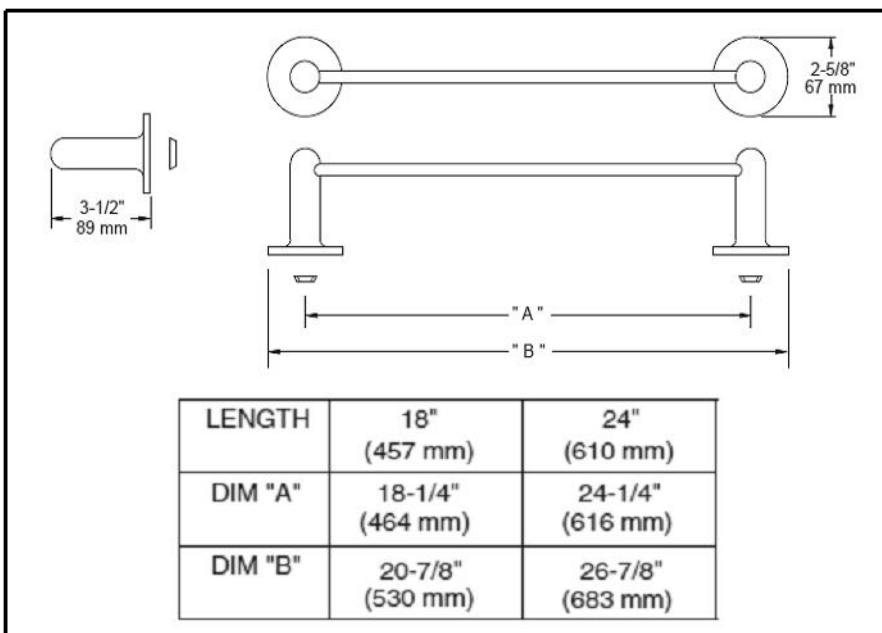

ACCESSORIES

- Astra™ Bath collection
- Towel Bar

Submitted Model No.: _____

Specific Features: _____

STANDARD SPECIFICATIONS:

- Wood blocking is preferable behind all wall surfaces. If wood blocking is not available, the following fasteners are suggested: Tile/Masonry-Plastic or lead Anchors Plaster/drywall-Toggle bolts.
- Mounting hardware and mounting template included with product.