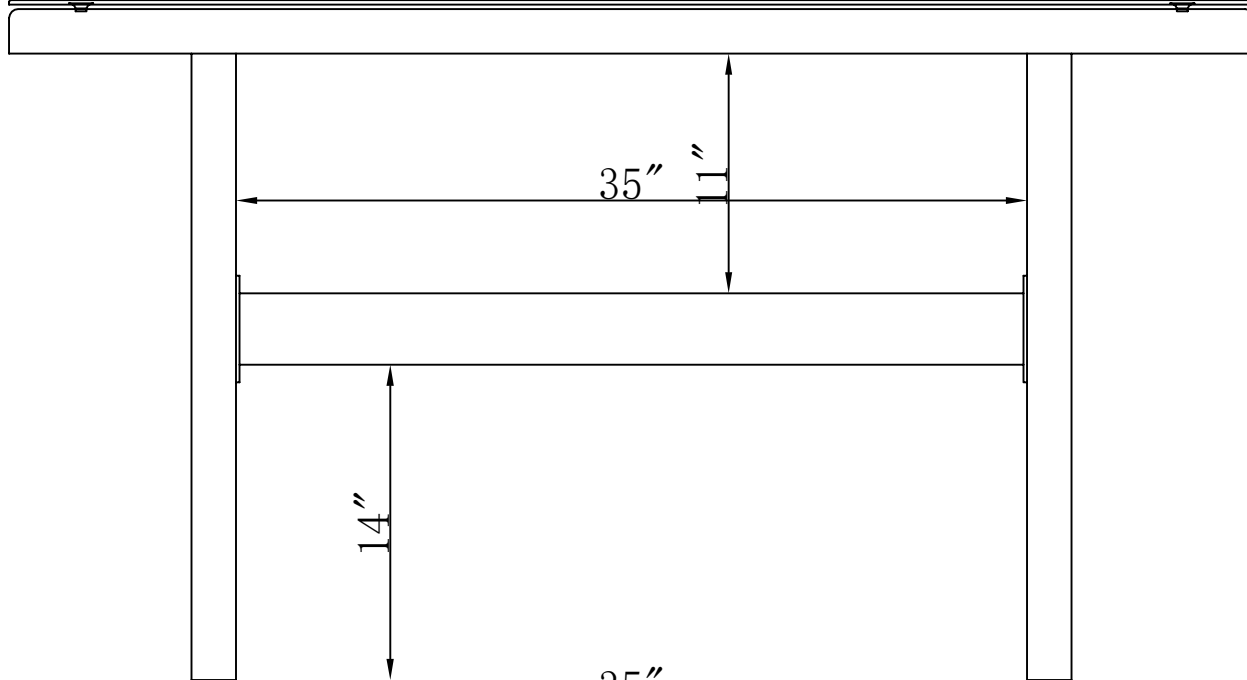

AWWF05FF DINING TABLE WITH GLASS TOP

FRONT VIEW

55"

30"

35"

1"

14"

35"

39"

SIDE VIEW

31"

20"

AWWF05FF DINING TABLE WITH GLASS TOP