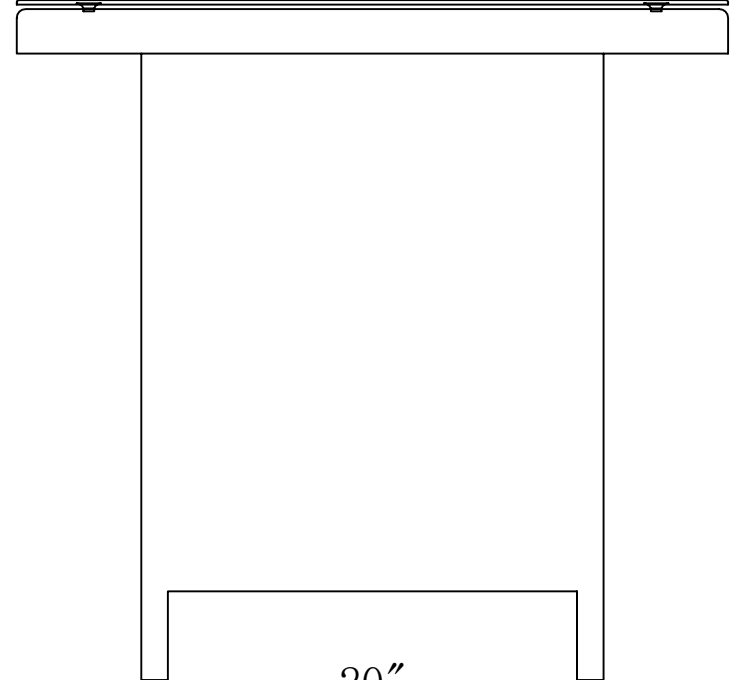

AWWF05FF DINING TABLE WITH GLASS TOP

FRONT VIEW

55"

30"

35"

1"

14"

35"

39"

SIDE VIEW

31"

20"

AWWF05FF DINING TABLE WITH GLASS TOP