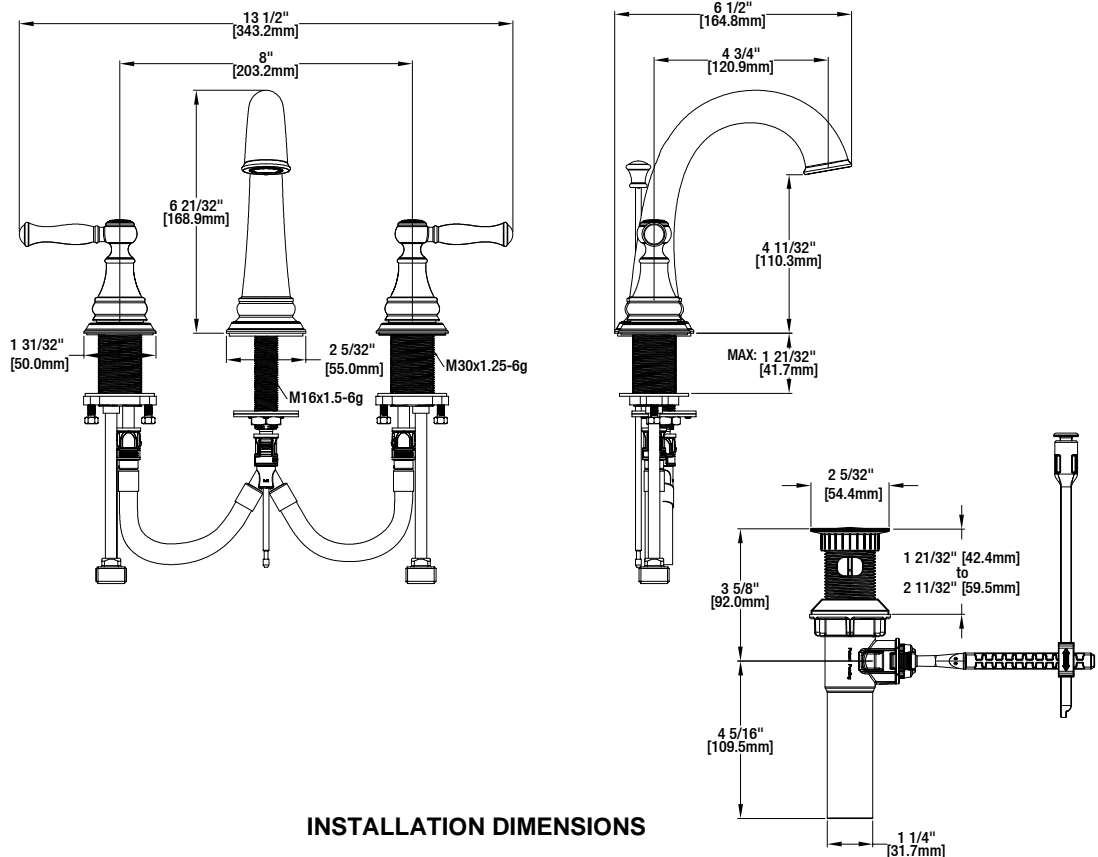

Fairway 8 in. Widespread 2-Handle High-Arc Bathroom Faucet

FEATURES

- Requires 3-Hole Sink with 8" On-Center
- 1/2" IPS Connections
- Max Flow Rate: 1.2 gpm (4.5 L/min) at 60 psi
- Max Countertop Thickness: 1 21/32"
- Spout Reach: 4 3/4"
- Spout Height: 6 21/32"
- 1/4 Turn Ceramic Valve for Lifetime Drip-Free Operation
- With ClickInstall™ Drain Assembly
- With Zinc Lever Handle

MODEL	Internet SKU #	FINISH
HD67530W-6201	300640767	Polished Chrome
HD67530W-6204	300640911	Brushed Nickel

WARRANTY

- Limited Lifetime Warranty

INSTALLATION DIMENSIONS

Glacier Bay reserves the right to make changes in specifications and materials and to change and discontinue models, both without notice or obligation. Dimensions are for reference only.