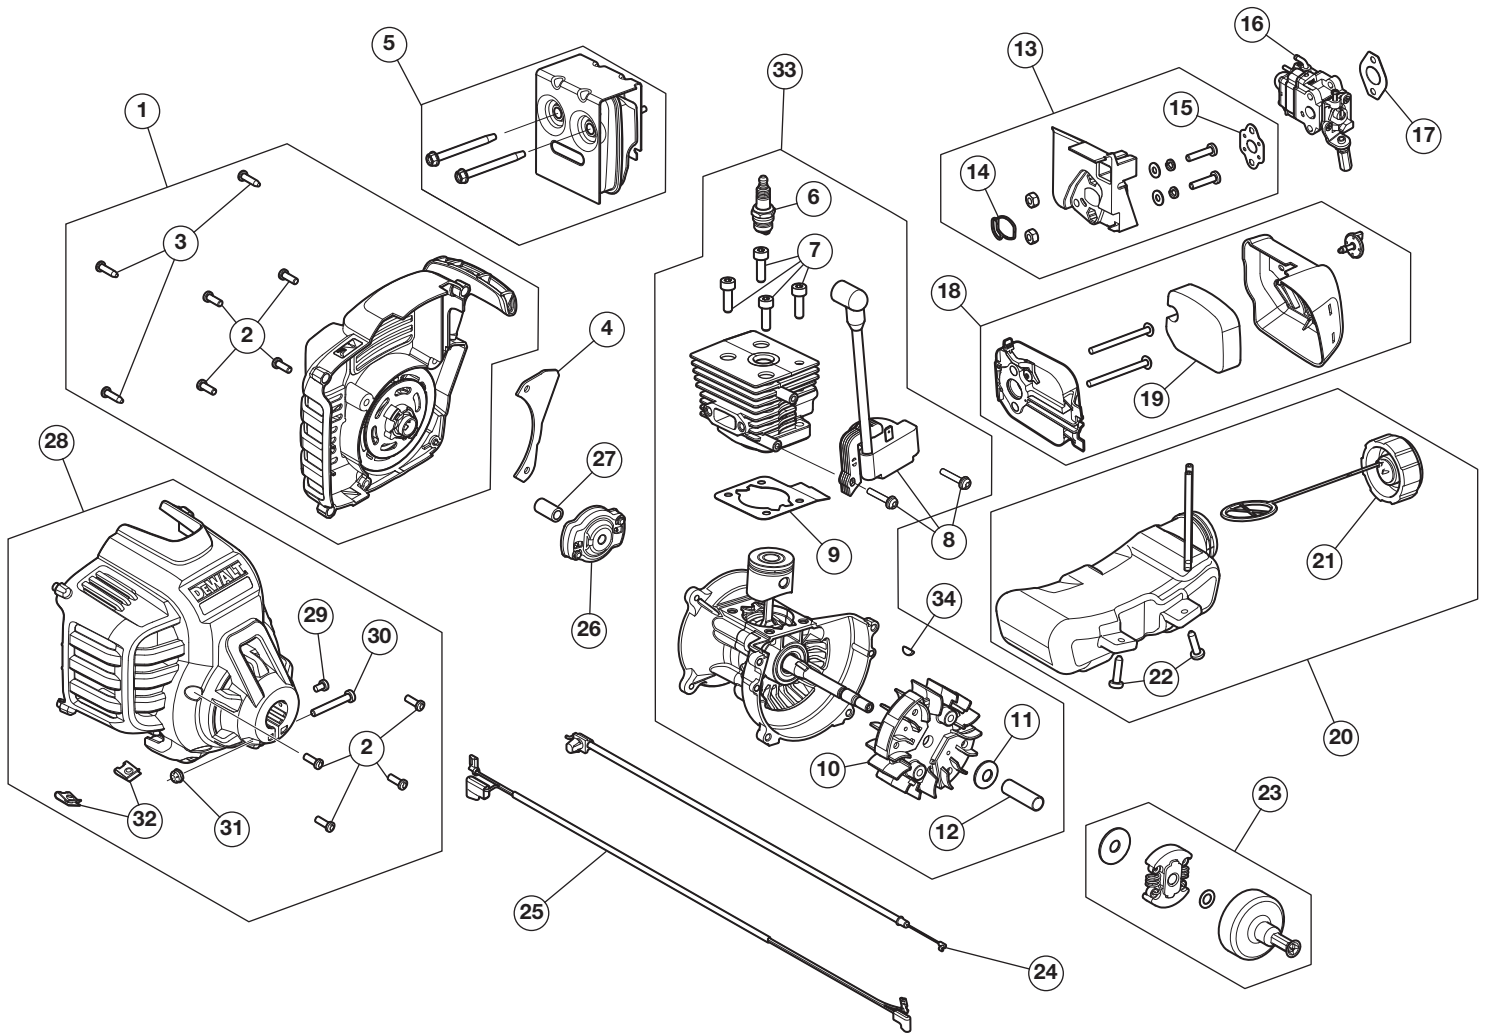

## 2-CYCLE TRIMMER

PPN 41BD27SC939

Item	Part No.	Description	Item	Part No.	Description
1	753-10928	Rear Engine Cover (includes 2 & 3)	18	753-10925	Air Cleaner Assembly (includes 19)
2	791-182195	Starter Screw	19	753-06954	Air Cleaner Filter
3	710-04194	Cover Screw	20	753-10926	Fuel Tank Assembly (includes 21 & 22)
4	731-21835	Starter Assembly Guard	21	753-06857	Fuel Tank Cap
5	753-08745	Muffler Assembly	22	9206A	Fuel Tank Screw
6	753-06847	Spark Plug	23	753-05860	Clutch Assembly
7	710-04715	Cylinder Bolt	24	746-06691	Throttle Cable
8	753-10924	Module Assembly	25	753-05877	Lead Wires
9	753-06827	Cylinder Gasket	26	753-06091	Pawl Assembly
10	753-06246	Flywheel Assembly	27	753-06104	Adapter
11	753-06247	Washer	28	753-10927	Clutch Cover Assem. (includes 2, 29 - 32)
12	753-06248	Spacer	29	791-182519	Anti-rotation Screw
13	753-06189	Insulator Assembly (includes 14 & 15)	30	2986	Clamp Screw
14	753-06184	Insulator O-Ring	31	712-0161	Clamp Nut
15	791-181709	Gasket	32	791-182366	U-shaped Nut
16	751-20529	Carburetor	33	753-11126	Short Block Assembly (includes 6 - 12)
17	753-06253	Carburetor Gasket	34	914-04016	Flywheel Key