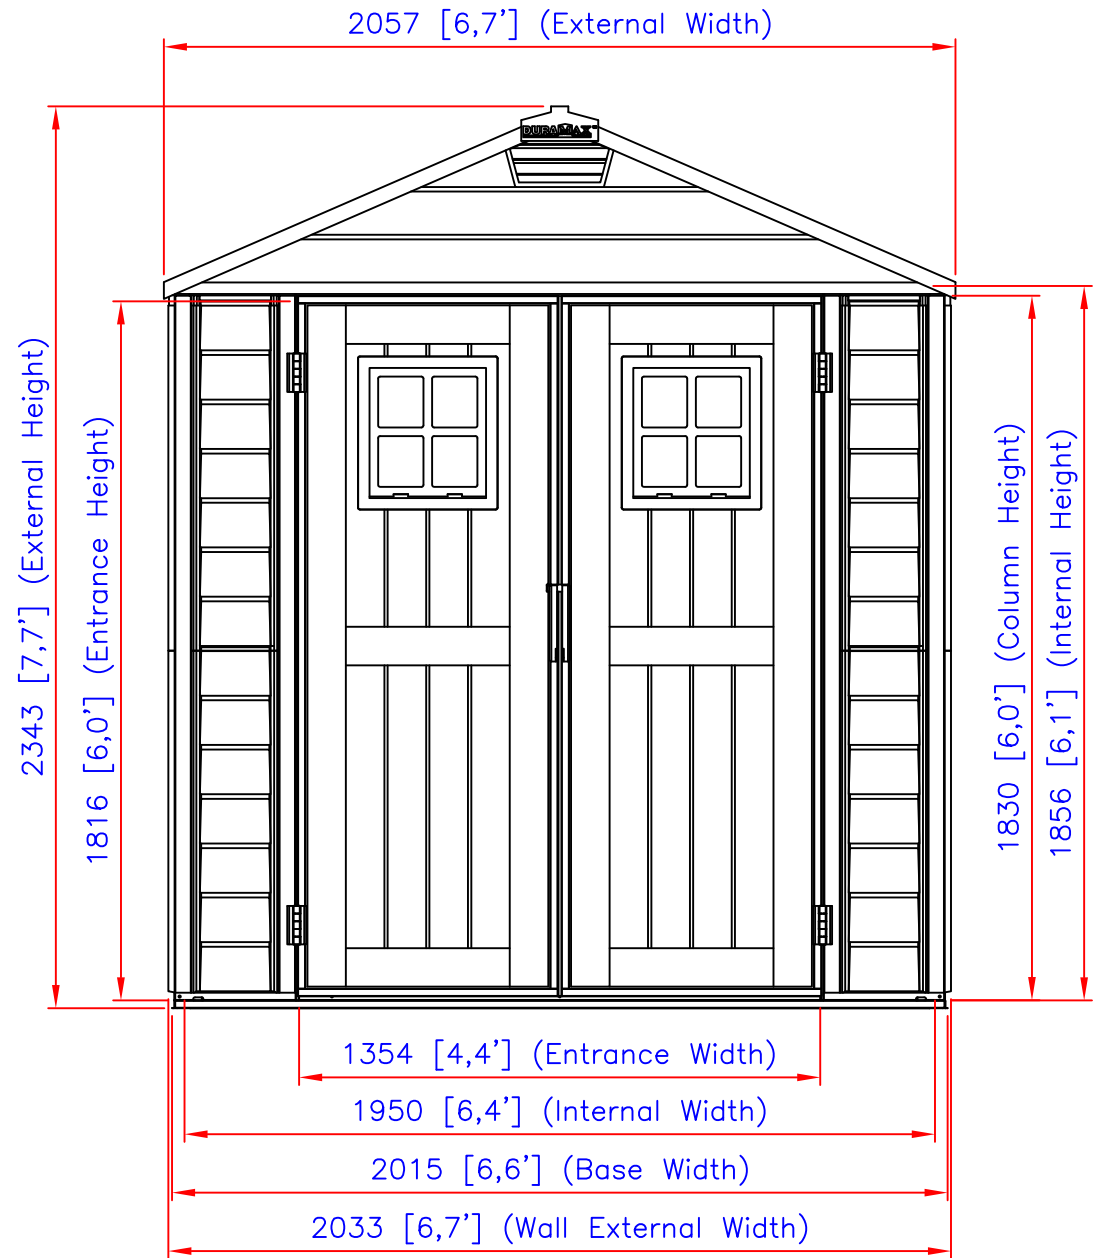

Side View

Elevation

7' x 7' StoreMax

Note - Dimensional tolerance +5.0 mm.
-2.0