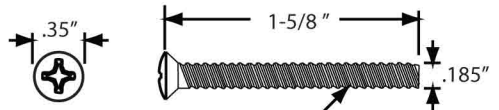

D92 Trip Lever and Cover

#10 -24 x 1-5/8" Oval Head
Brass Machine Screw