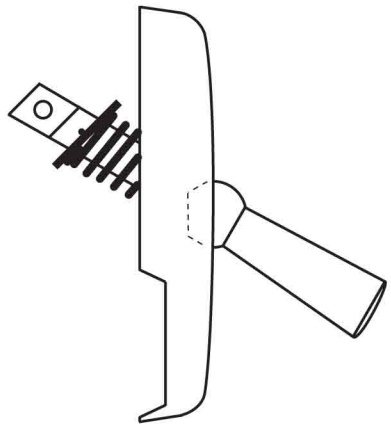

D92 Trip Lever and Cover

#10 -24 x 1-5/8" Oval Head
Brass Machine Screw