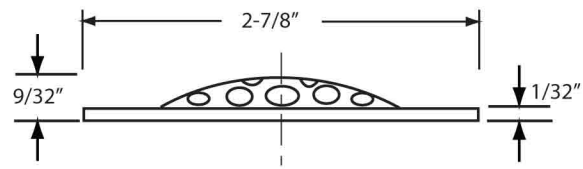

D92 Trip Lever and Cover

#10 -24 x 1-5/8" Oval Head
Brass Machine Screw