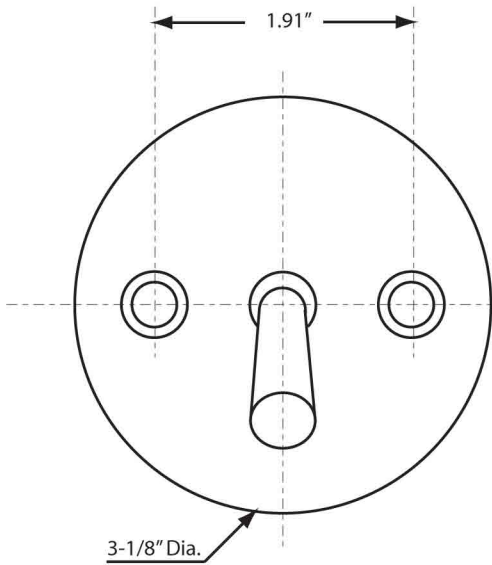

D92 Trip Lever and Cover

#10 -24 x 1-5/8" Oval Head
Brass Machine Screw