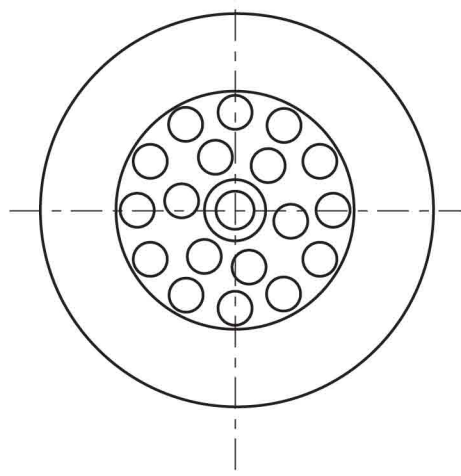

D92 Trip Lever and Cover

#10 -24 x 1-5/8" Oval Head
Brass Machine Screw