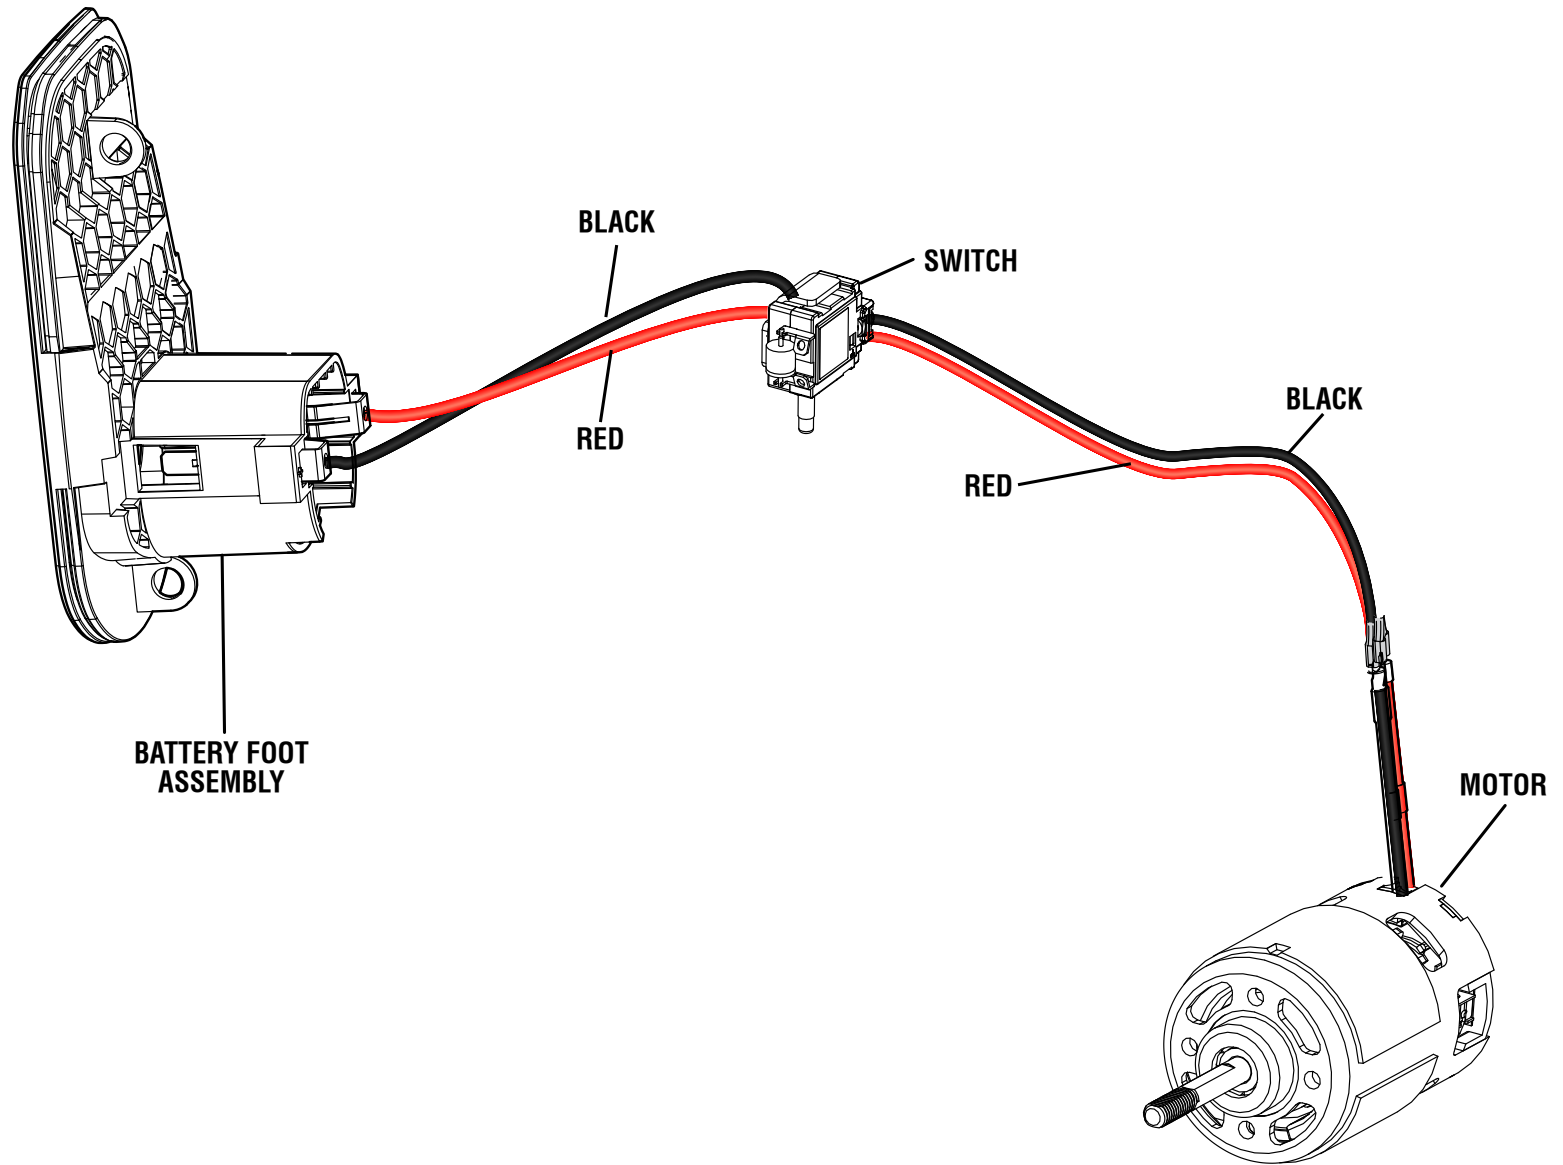

P21013VNM

PARTS LIST

KEY NO.	PART NO.	DESCRIPTION	QTY.
1	661817001	Screw (M4 x 13.5 mm, T15 Torx Pan Hd.)	17
2	541661001	Guard	1
3	205938003	Inlet Bell Assembly (Inc. Key No. 20)	1
4	941257002	Logo Label	1
5	941588962	Icon Label	1
6	941588960	Data Label	1
7	544190001	Trigger	1
8	941588961	Warning Label	1
9	941588963	Warning Label (FR/ SP)	1
10	205938002	Housing Assembly (Inc. Key Nos. 4-5 & 8-9)	1
11	292409001	Switch and Battery Foot Assembly (Inc. Key No.6)	1

KEY NO.	PART NO.	DESCRIPTION	QTY.
12	678774009	Flange Lock Nut (M6)	1
13	545011001	Fan	1
14	612854002	Bushing	1
15	660502002	Screw w/Tooth Washer (M5 x 11.1 mm, T15 Torx Pan Hd.)	4
16	544187001	Stator	1
17	742707002	Motor	1
18	544188001	Nose Cone	1
19	544189001	Tube	1
20	941110098	QR Label	1
	<b>Not Shown:</b>		
	998000689	Operator's Manual	1