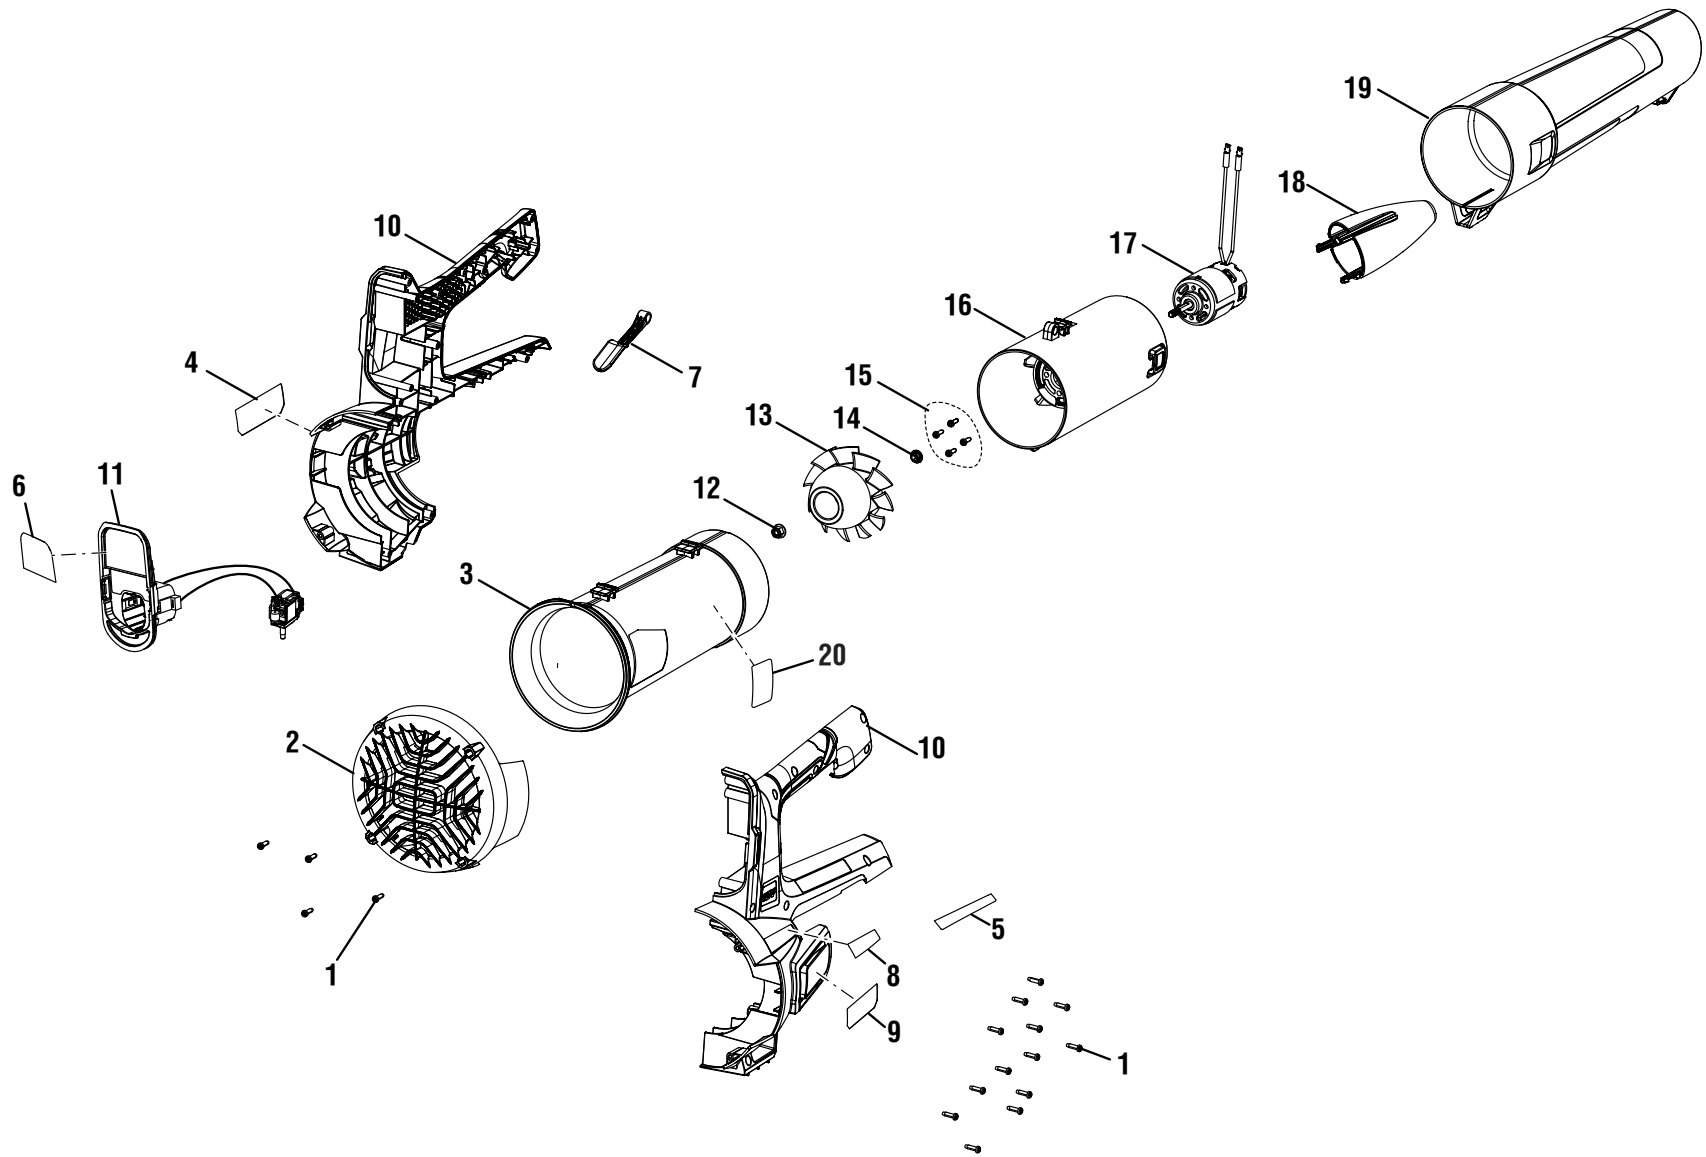

# REPAIR SHEET

BRAND <b>RYOBI</b>		DESCRIPTION <b>18 Volt Blower</b>
MODEL NO. <b>P21013VNM</b>	MFG. NO. <b>108722001</b>	

**TTI OUTDOOR POWER EQUIPMENT, INC.**

P.O. Box 1288, Anderson, SC 29622 ■ 1-800-525-2579 ■ [www.ryobitools.com](http://www.ryobitools.com)

P21013VNM

PARTS LIST

KEY NO.	PART NO.	DESCRIPTION	QTY.
1	661817001	Screw (M4 x 13.5 mm, T15 Torx Pan Hd.)	17
2	541661001	Guard	1
3	205938003	Inlet Bell Assembly (Inc. Key No. 20)	1
4	941257002	Logo Label	1
5	941588962	Icon Label	1
6	941588960	Data Label	1
7	544190001	Trigger	1
8	941588961	Warning Label	1
9	941588963	Warning Label (FR/ SP)	1
10	205938002	Housing Assembly (Inc. Key Nos. 4-5 & 8-9)	1
11	292409001	Switch and Battery Foot Assembly (Inc. Key No.6)	1

KEY NO.	PART NO.	DESCRIPTION	QTY.
12	678774009	Flange Lock Nut (M6)	1
13	545011001	Fan	1
14	612854002	Bushing	1
15	660502002	Screw w/Tooth Washer (M5 x 11.1 mm, T15 Torx Pan Hd.)	4
16	544187001	Stator	1
17	742707002	Motor	1
18	544188001	Nose Cone	1
19	544189001	Tube	1
20	941110098	QR Label	1
	<b>Not Shown:</b>		
	998000689	Operator's Manual	1

**WIRING DIAGRAM**