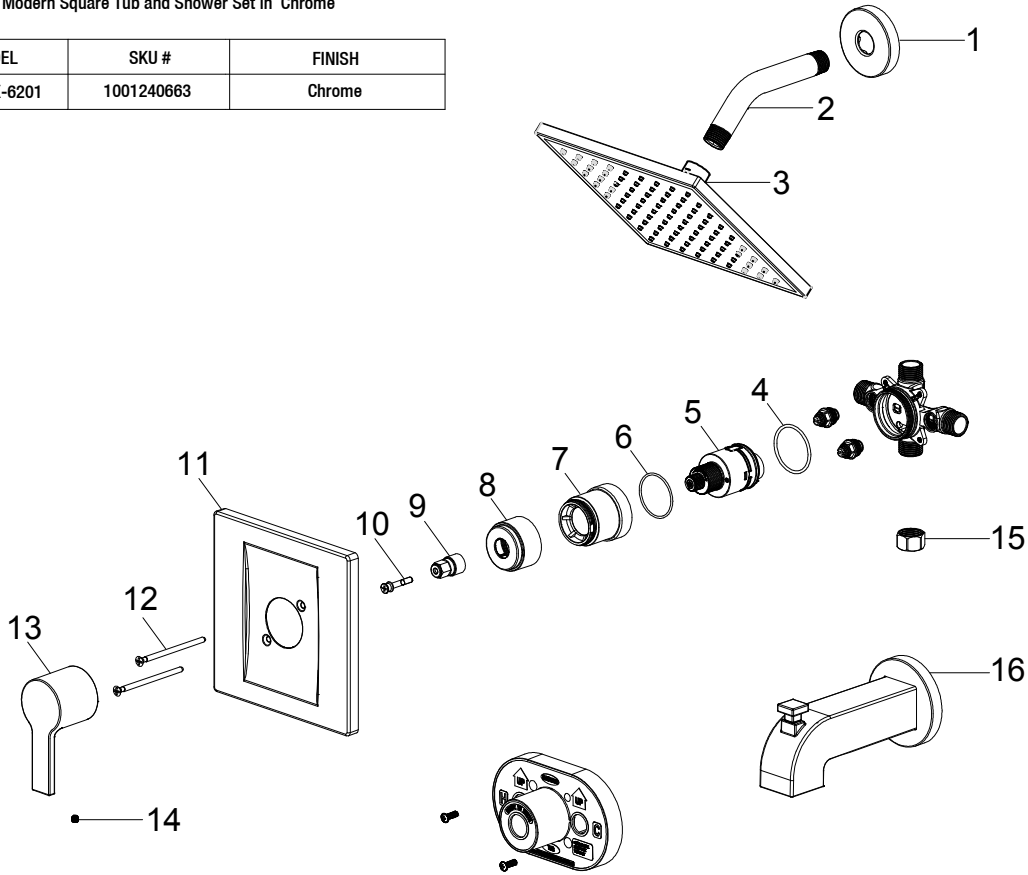

Replacement Parts List

Modern Square Tub and Shower Set in Chrome

MODEL	SKU #	FINISH
HD873X-6201	1001240663	Chrome

Many replacement parts can be purchased online or at your local store. Please use the table below to identify the part SKU number needed, go to HOMEDEPOT.COM, and check for online and store availability. If you can't find the part you are looking for, please call 1-855-HD-GLACIER.

Part	Description	Part #	Internet SKU #	Store SKU #
1	Shower flange	RP3804901		
2	Shower arm	RP3840801		
3	Shower head	RP3829601		
4	O-ring	RP60101		
5	Cartridge	RP20075	202666286	270530
6	O-ring	RP60091		
7	Bonnet	RP7043701		
8	Sleeve	RP8029701		

Part	Description	Part #	Internet SKU #	Store SKU #
9	Inverter	RP64043		
10	Screw	RP50020		
11	Escutcheon	RP8046901		
12	Escutcheon screw	RP5006601	202251603	331780
13	Handle	RP1339801	302559319	
14	Set screw	RP50002		
15	Plug	RP70365		
16	Spout	RP3306801		