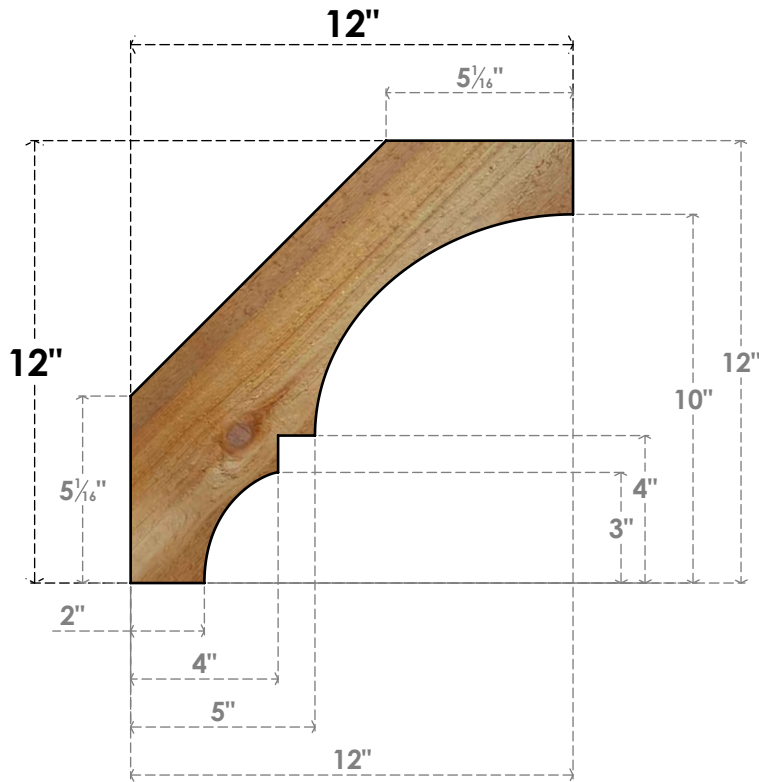

BRC04X12X12BOA00RWR

4"W X 12"D X 12"H BALBOA ROUGH SAWN BRACE, WESTERN RED CEDAR

SIDE

FRONT

EKENA MILLWORK
2300 WEST MAIN ST.
CLARKSVILLE, TX 75426
TOLL FREE: 866-607-0453
WWW.EKENAMILLWORK.COM

NOTES

1. INSTALLATION TO BE COMPLETED IN ACCORDANCE WITH MANUFACTURER'S SPECIFICATIONS.
2. DRAWING MAY NOT BE TO SCALE
3. THIS DRAWING IS INTENDED FOR DESIGN AND PLANNING PURPOSES ONLY.
4. ALL INFORMATION CONTAINED HEREIN WAS CURRENT AT THE TIME OF DEVELOPMENT BUT MUST BE REVIEWED AND APPROVED BY THE PRODUCT MANUFACTURER TO BE CONSIDERED ACCURATE.
5. PRODUCTS ARE NOT KILN DRIED. THIS ITEM IS UNIQUE AND WILL CONTAIN THE NATURAL VARIATIONS THAT THE WOOD SPECIES OFFERS. THIS MAY RESULT IN VARIATIONS UP TO 1/4"