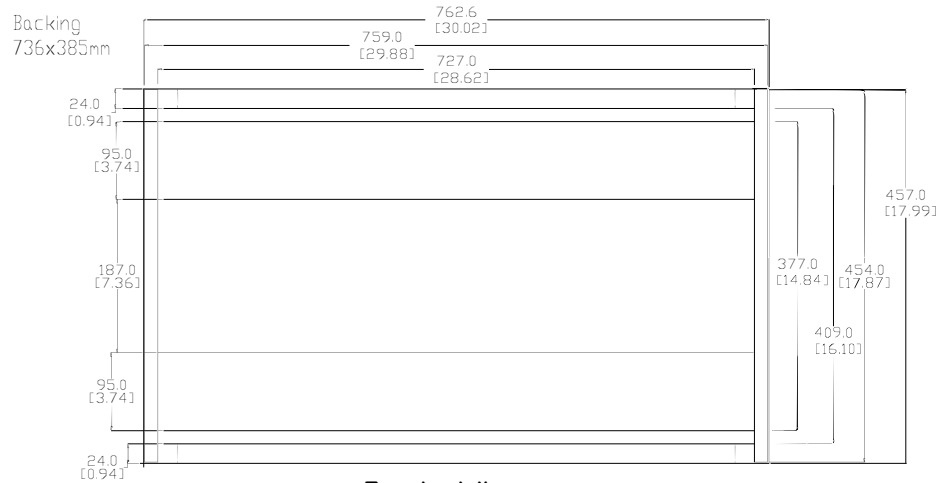

ITEM ID	Shelf Thickness [in] mm	Depth "X" [in] mm
BT3018X-RC	[.63] 16	[12.56] 319
BT3018X-WH	[.63] 16	[12.4] 315
CM3018X-DK	[.63] 16	[12.56] 319
CM3018X-WH	[.59] 15	[12.4] 315
CM3018X-KG	[.63] 16	[12.4] 315

Description					
Kitchen Flex Horizontal Cabinet					
REV	ECD#	Description	REV'D BY DATE	CHK'D BY DATE	APRV'D BY DATE
0		Released			CR Nov. 17, 2017

Isometric View

Back View

Front View

Side View (left panel removed)

UNLESS OTHERWISE SPECIFIED DIMENSIONS ARE IN MM AND [INCHES] TOLERANCES ARE +/- 1 [0.04]

Horizontal Flex Cab

SCALE: SHEET 1 OF 2

ITEM ID	Shelf Thickness [in] mm	Depth [in] mm	*X
BT3018X-RC	[.63] 16	[12.56] 319	
BT3018X-WH	[.63] 16	[12.4] 315	
CM3018X-DK	[.63] 16	[12.56] 319	
CM3018X-WH	[.59] 15	[12.4] 315	
CM3018X-KG	[.63] 16	[12.4] 315	

UNLESS OTHERWISE SPECIFIED DIMENSIONS ARE IN MM AND [INCHES] TOLERANCES ARE +/- 1 [0.04]

Horizontal Flex Cab	AI
SCALE:	SHEET 2 OF 2