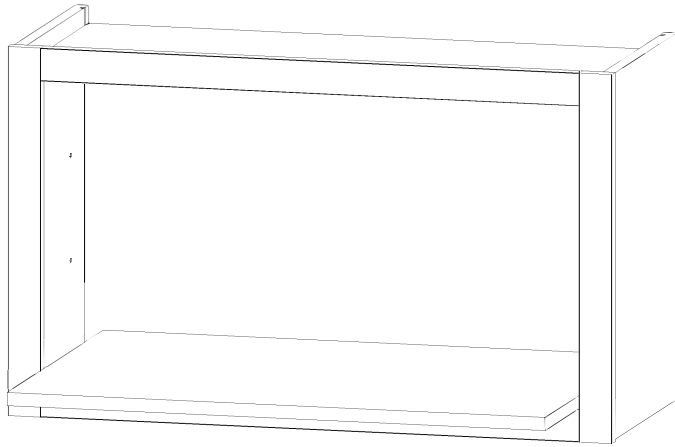

UNLESS OTHERWISE SPECIFIED DIMENSIONS ARE IN MM AND [INCHES] TOLERANCES ARE +/- 1 [0.04]

Horizontal Flex Cab

SCALE: SHEET 1 OF 2

ITEM ID	Shelf Thickness [in] mm	Depth [in] mm	*X
BT3018X-RC	[.63] 16	[12.56] 319	
BT3018X-WH	[.63] 16	[12.4] 315	
CM3018X-DK	[.63] 16	[12.56] 319	
CM3018X-WH	[.59] 15	[12.4] 315	
CM3018X-KG	[.63] 16	[12.4] 315	

Description					
Kitchen Flex Horizontal Cabinet					
REV	ECD#	Description	REV'D BY DATE	CHK'D BY DATE	APRV'D BY DATE
0		Released			CK Nov. 17, 2017

Microwave Shelf  
Isometric View

Open Shelves  
Isometric View