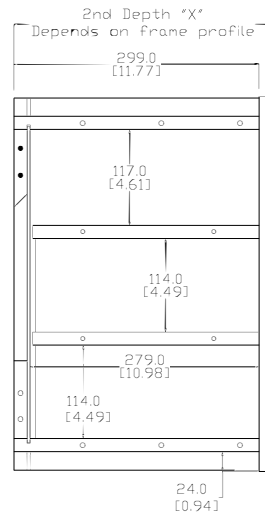

ITEM ID	Shelf Thickness [in] mm	Depth "X" [in] mm
BT3018X-RC	[.63] 16	[12.56] 319
BT3018X-WH	[.63] 16	[12.4] 315
CM3018X-DK	[.63] 16	[12.56] 319
CM3018X-WH	[.59] 15	[12.4] 315
CM3018X-KG	[.63] 16	[12.4] 315

Description					
Kitchen Flex Horizontal Cabinet					
REV	ECD#	Description	REV'D BY DATE	CHK'D BY DATE	APRV'D BY DATE
0		Released			CR Nov. 17, 2017

Isometric View

Back View

Front View

Side View (left panel removed)

UNLESS OTHERWISE SPECIFIED DIMENSIONS ARE IN MM AND [INCHES] TOLERANCES ARE +/- 1 [0.04]

Horizontal Flex Cab

SCALE: SHEET 1 OF 2

ITEM ID	Shelf Thickness [in] mm	Depth [in] mm	*X
BT3018X-RC	[.63] 16	[12.56] 319	
BT3018X-WH	[.63] 16	[12.4] 315	
CM3018X-DK	[.63] 16	[12.56] 319	
CM3018X-WH	[.59] 15	[12.4] 315	
CM3018X-KG	[.63] 16	[12.4] 315	