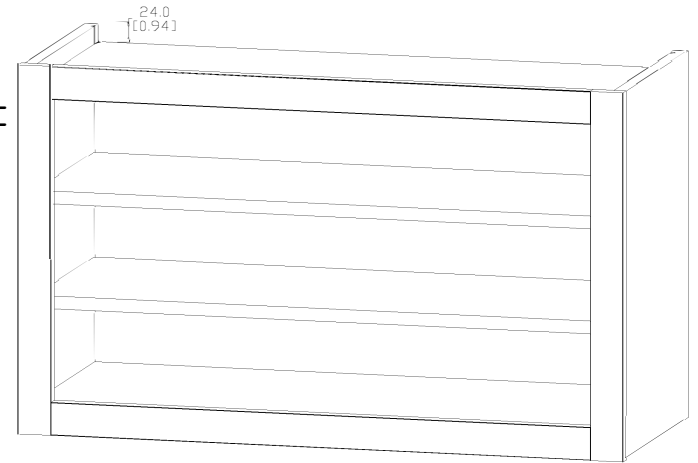

UNLESS OTHERWISE SPECIFIED DIMENSIONS ARE IN MM AND [INCHES] TOLERANCES ARE +/- 1 [0.04]

Horizontal Flex Cab

SCALE: SHEET 1 OF 2

ITEM ID	Shelf Thickness [in] mm	Depth [in] mm	*X
BT3018X-RC	[.63] 16	[12.56] 319	
BT3018X-WH	[.63] 16	[12.4] 315	
CM3018X-DK	[.63] 16	[12.56] 319	
CM3018X-WH	[.59] 15	[12.4] 315	
CM3018X-KG	[.63] 16	[12.4] 315	

Description					
Kitchen Flex Horizontal Cabinet					
REV	ECD#	Description	REV'D BY DATE	CHK'D BY DATE	APRV'D BY DATE
0		Released			CK Nov. 17, 2017

Microwave Shelf  
Isometric View

Open Shelves  
Isometric View