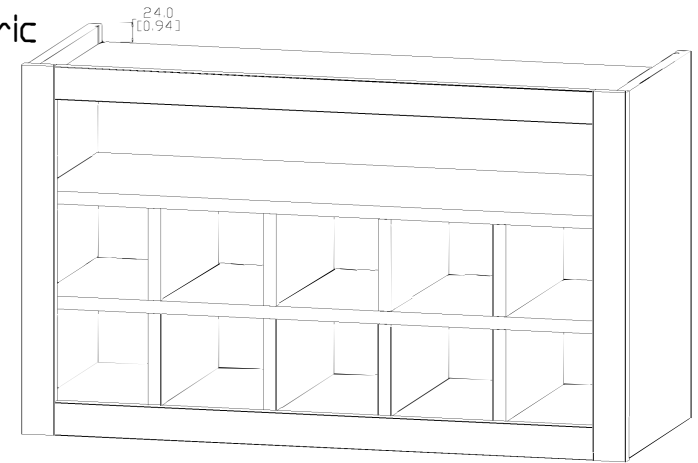

ITEM ID	Shelf Thickness [in] mm	Depth "X" [in] mm
BT3018X-RC	[.63] 16	[12.56] 319
BT3018X-WH	[.63] 16	[12.4] 315
CM3018X-DK	[.63] 16	[12.56] 319
CM3018X-WH	[.59] 15	[12.4] 315
CM3018X-KG	[.63] 16	[12.4] 315

Description					
Kitchen Flex Horizontal Cabinet					
REV	ECD#	Description	REV'D BY DATE	CHK'D BY DATE	APRV'D BY DATE
0		Released			CR Nov. 17, 2017

Isometric View

Back View

Front View

Side View (left panel removed)

UNLESS OTHERWISE SPECIFIED DIMENSIONS ARE IN MM AND [INCHES] TOLERANCES ARE +/- 1 [0.04]

Horizontal Flex Cab

SCALE: SHEET 1 OF 2

ITEM ID	Shelf Thickness [in] mm	Depth [in] mm	*X
BT3018X-RC	[.63] 16	[12.56] 319	
BT3018X-WH	[.63] 16	[12.4] 315	
CM3018X-DK	[.63] 16	[12.56] 319	
CM3018X-WH	[.59] 15	[12.4] 315	
CM3018X-KG	[.63] 16	[12.4] 315	