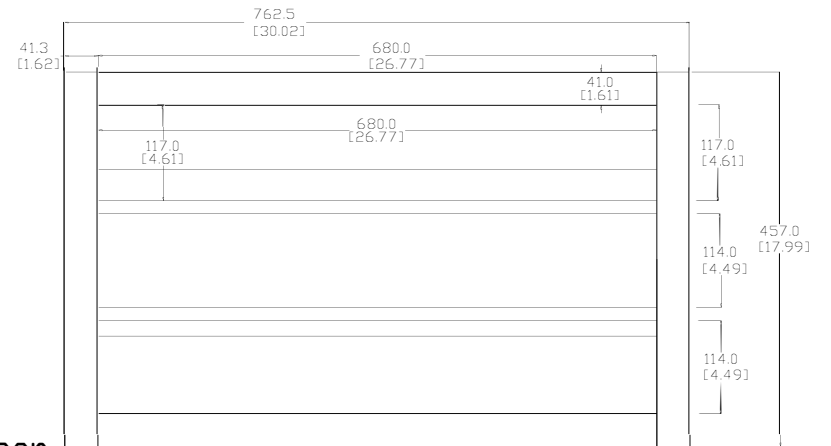

Open Shelves
Front View

NAME	SIGNATURE	DATE	MATERIAL:
DRAWN Carlos Reyes			
CHECKED Dagoberto Róz			
APPROVED Alejandro Hoopa			
MFG Carlos Gomez			WEIGHT:

PROPRIETARY AND CONFIDENTIAL THE INFORMATION CONTAINED IN THIS DRAWING IS THE SOLE PROPERTY OF WOODCRAFTERS. ANY REPRODUCTION IN PART OR AS A WHOLE WITHOUT THE WRITTEN PERMISSION OF WOODCRAFTERS IS PROHIBITED.

UNLESS OTHERWISE SPECIFIED DIMENSIONS ARE IN MM AND [INCHES] TOLERANCES ARE +/- 1 [0.04]

Horizontal Flex Cab	AI
SCALE:	SHEET 2 OF 2