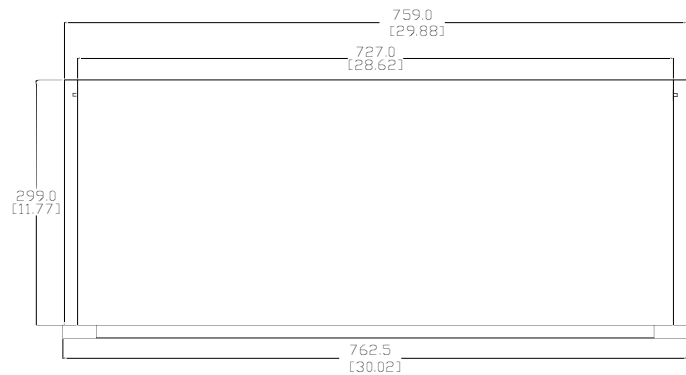

ITEM ID	Shelf Thickness [in] mm	Depth "X" [in] mm
BT3018X-RC	[.63] 16	[12.56] 319
BT3018X-WH	[.63] 16	[12.4] 315
CM3018X-DK	[.63] 16	[12.56] 319
CM3018X-WH	[.59] 15	[12.4] 315
CM3018X-KG	[.63] 16	[12.4] 315

Description					
Kitchen Flex Horizontal Cabinet					
REV	ECD#	Description	REV'D BY DATE	CHK'D BY DATE	APRV'D BY DATE
0		Released			CR Nov. 17, 2017

Isometric View

Back View

Front View

Side View (left panel removed)