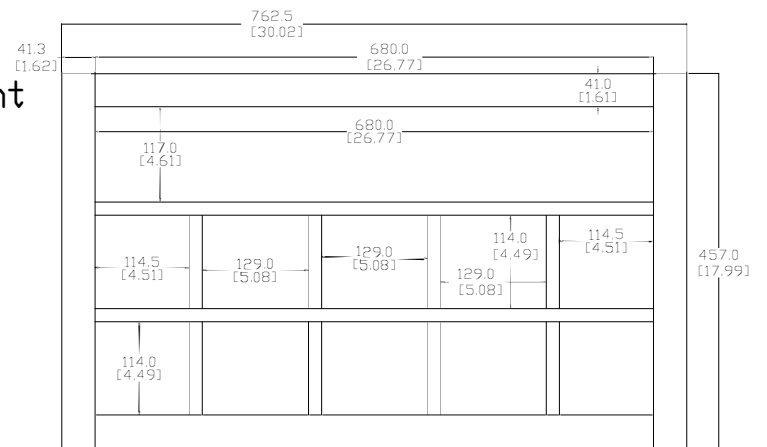

ITEM ID	Shelf Thickness [in] mm	Depth "X" [in] mm
BT3018X-RC	[.63] 16	[12.56] 319
BT3018X-WH	[.63] 16	[12.4] 315
CM3018X-DK	[.63] 16	[12.56] 319
CM3018X-WH	[.59] 15	[12.4] 315
CM3018X-KG	[.63] 16	[12.4] 315

Description					
Kitchen Flex Horizontal Cabinet					
REV	ECD#	Description	REV'D BY DATE	CHK'D BY DATE	APRV'D BY DATE
0		Released			CR Nov. 17, 2017

Isometric View

Back View

Front View

Side View (left panel removed)

UNLESS OTHERWISE SPECIFIED DIMENSIONS ARE IN MM AND [INCHES] TOLERANCES ARE +/- 1 [0.04]

Horizontal Flex Cab

SCALE: SHEET 1 OF 2

ITEM ID	Shelf Thickness [in] mm	Depth [in] mm	*X
BT3018X-RC	[.63] 16	[12.56] 319	
BT3018X-WH	[.63] 16	[12.4] 315	
CM3018X-DK	[.63] 16	[12.56] 319	
CM3018X-WH	[.59] 15	[12.4] 315	
CM3018X-KG	[.63] 16	[12.4] 315	