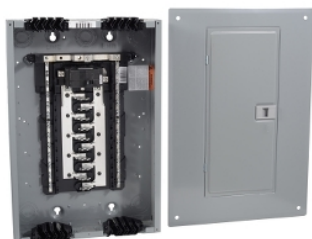

Product data sheet

Characteristics

HOM2040M100PQCVP

Load center, Homeline, 1 phase, 20 spaces, 40 circuits, 100A convertible main breaker, PoN, NEMA1, Qwik-grip, value pack

Main

Product Type	Load Center value pack
Marketing Trade Name	Homeline
Load Center Type	Main breaker
Rated Current	100 A
Number of Spaces	20
Number of Circuits	40
Enclosure Rating	NEMA 1 for indoor installation
Cover Type	Combination flush/surface cover
Electrical Connection	Lugs
Included Options	Circuit breaker 2) 1P 20 A 120/240 V AC Circuit breaker 1) 2P 100 A 120/240 V AC main supply ready assembled Circuit breaker 1) 2P 30 A 120/240 V AC Load center 1) Qwik grip assembly kit 1)

Complementary

Short Circuit Current Rating	10 kA
Number of Tandem Breakers	20
Number of Phases	1 phase
Rated Operational Voltage	120/240 V AC
Wire Size	AWG 6...AWG 2/0 aluminium AWG 6...AWG 1 copper
Wiring Configuration	3-wire
Enclosure Material	Welded galvanized steel
Surface Finish	Baked enamel Gray
Box Number	6
Height	17.91 in (455 mm)
Width	14.25 in (362 mm)
Depth	3.74 in (95 mm)