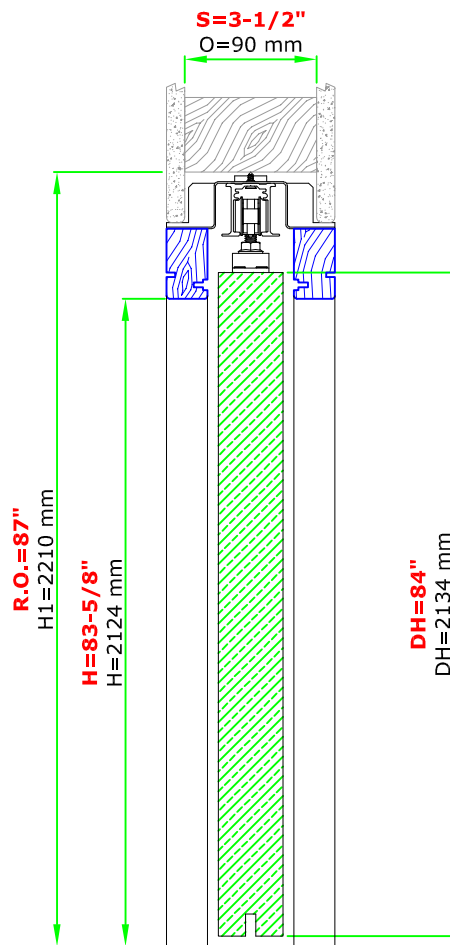

SINGLE 36"x84" 2x4 WALL

These heights are from finished floor, so please allow that in the R.O. when framing the opening

www.eclisse.us

EURO ARCHITECTURAL, LLC

Tel: 1-800-614-1474

Email: info@euro-arch.com

Blue profiles = Jamb kit sold separately