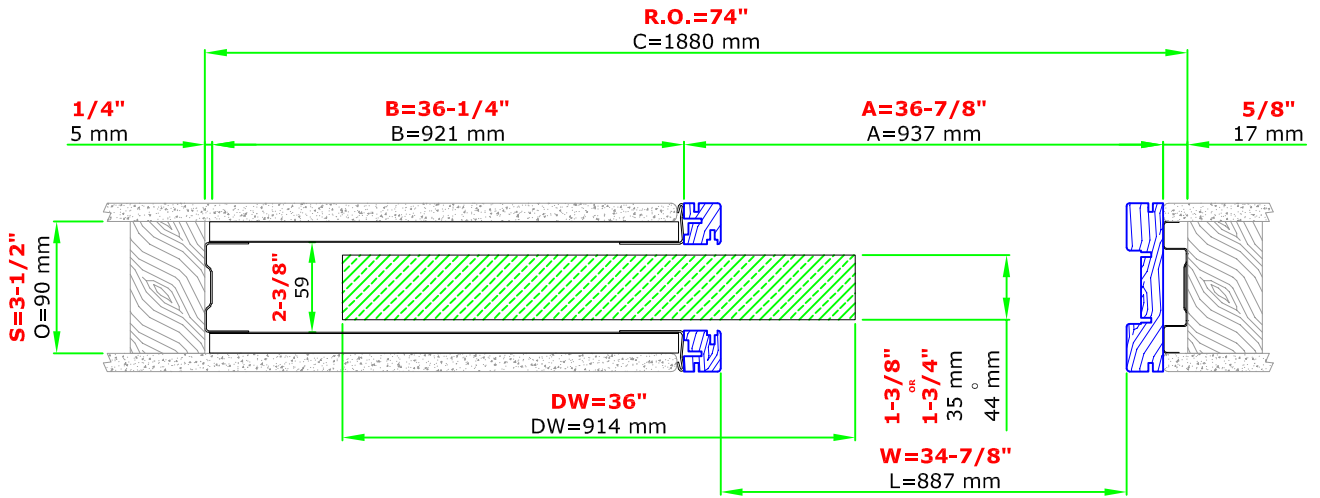

SINGLE 36"x84" 2x4 WALL

These heights are from finished floor, so please allow that in the R.O. when framing the opening

www.eclisse.us

EURO ARCHITECTURAL, LLC

Tel: 1-800-614-1474

Email: info@euro-arch.com

Blue profiles = Jamb kit sold separately