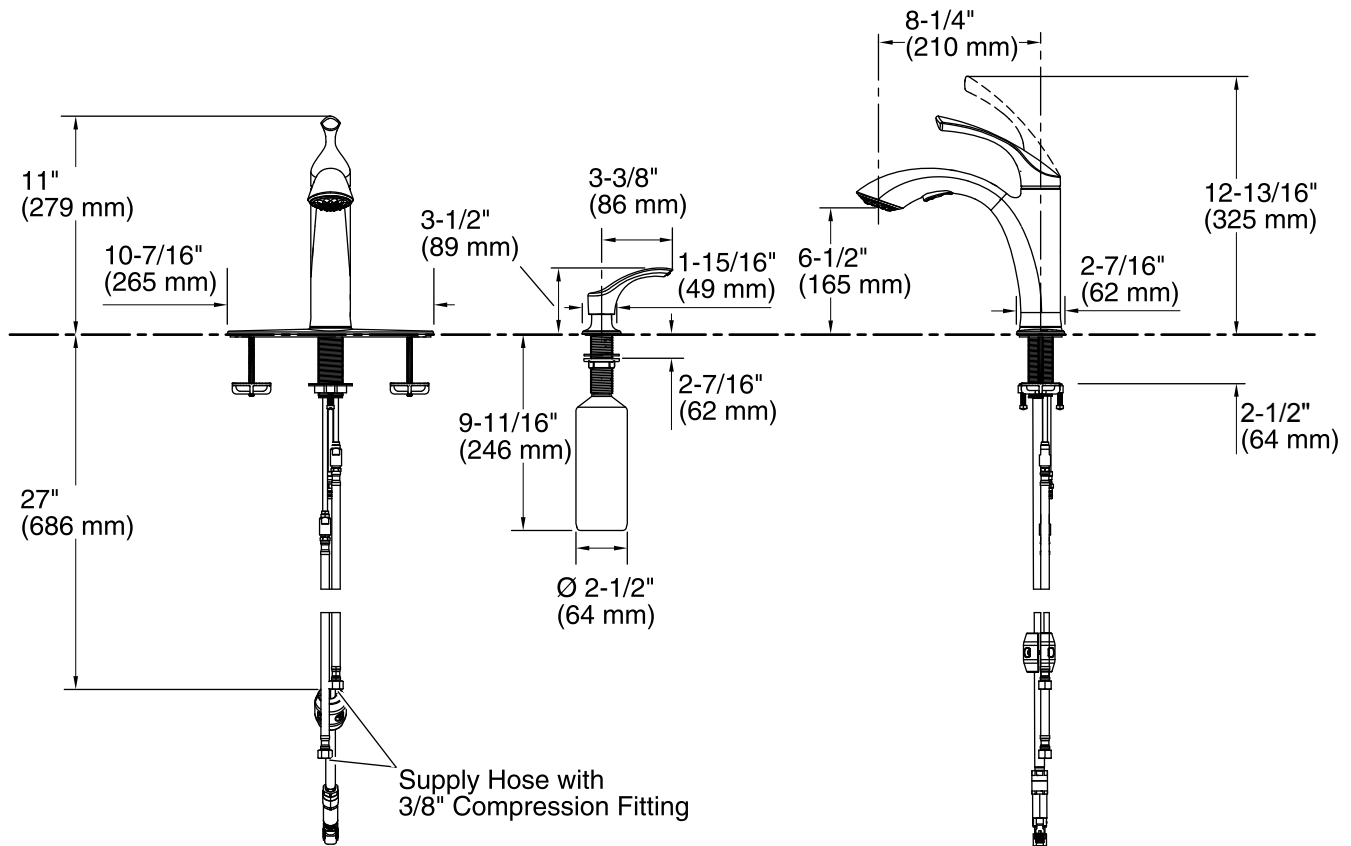

- Single lever handle is simple to use and makes adjusting water temperature easy.
- Two-function pullout sprayhead with touch-control allows you to switch from stream to spray.
- ProMotion™ technology's light, quiet nylon hose and ball joint make the pullout sprayhead easier and more comfortable to use.
- MasterClean™ sprayface features an easy-to-clean surface that withstands mineral buildup.
- Includes soap/lotion dispenser
- Ceramic disc valves exceed industry longevity standards, ensuring durable performance for life.
- KOHLER finishes resist corrosion and tarnishing.
- Premium metal construction.
- Installs with 1-, 2-, 3-, or 4-hole sink (escutcheon plate included)
- Flexible supply lines and installation ring simplify installation.

Color	Code	Description
-------	------	-------------

	VS	Vibrant® Stainless
--	----	--------------------

Technical Information

All product dimensions are nominal.

Faucet:

Flow rate: 1.8 gal/min (6.8 l/min)

Pressure: 60 psi (4.1 bar)

Notes

Install this product according to the installation guide.

Faucet contains all necessary parts for both single-hole and three-hole installations.

ADA compliant when installed to the specific requirements of these regulations.