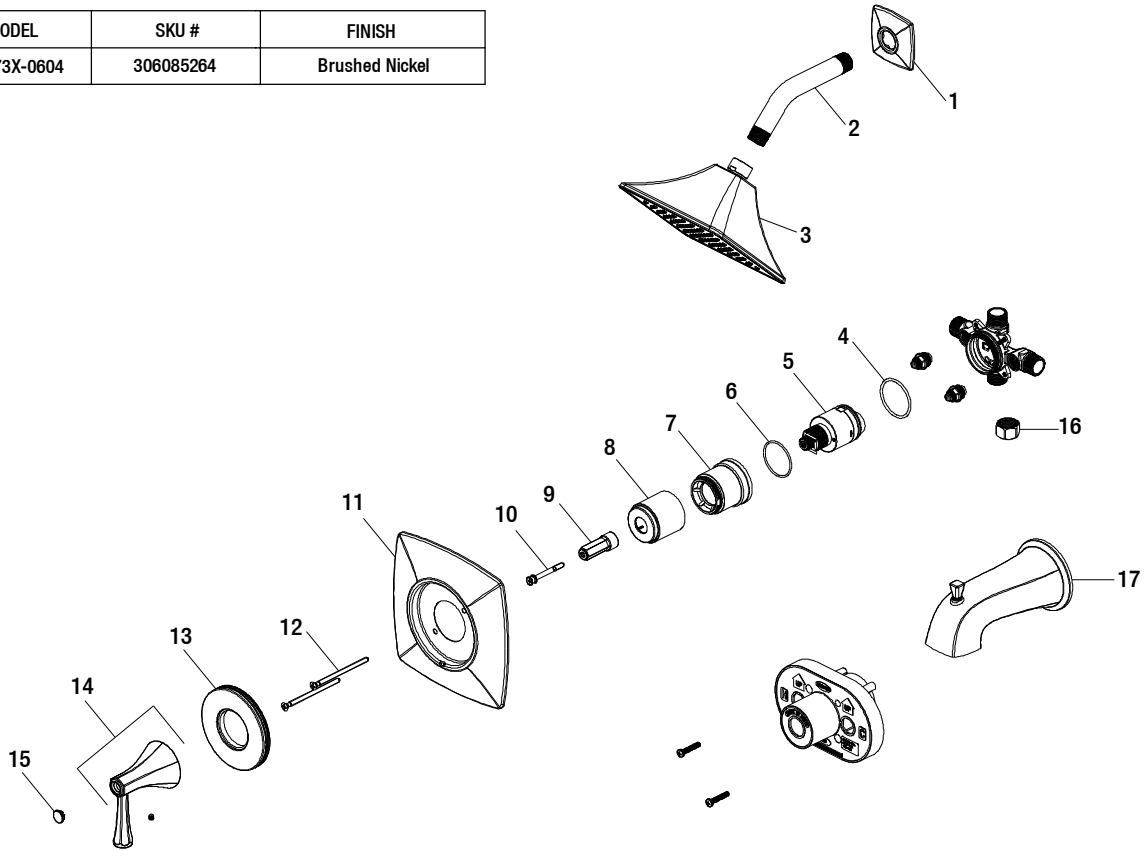

Replacement Parts List

Stillmore Single-Handle Tub and Shower Faucet in Brushed Nickel

MODEL	SKU #	FINISH
HD873X-0604	306085264	Brushed Nickel

Many replacement parts can be purchased online or at your local store. Please use the table below to identify the part SKU number needed, go to HOMEDEPOT.COM, and check for online and store availability. If you can't find the part you are looking for, please call 1-855-HD-GLACIER.

Part	Description	Part #	Internet SKU #	Store SKU #
1	Shower flange	RP3808504		
2	Shower arm	RP3801904		
3	Shower head	RP3840904		
4	O-ring	RP60101		
5	Cartridge	RP20075	202666286	270530
6	O-ring	RP60091		
7	Bonnet nut	RP7043704		
8	Sleeve	RP8054004		
9	Inverter	RP70556		

Part	Description	Part #	Internet SKU #	Store SKU #
10	Connector	RP50188		
11	Escutcheon	RP8025604		
12	Escutcheon screw	RP50066		
13	Accessorize cap	RP8025504		
14	Handle assembly	RP1367004		
15	Index	RP1008904		
16	Plug	RP70365		
17	Spout	RP3309604		