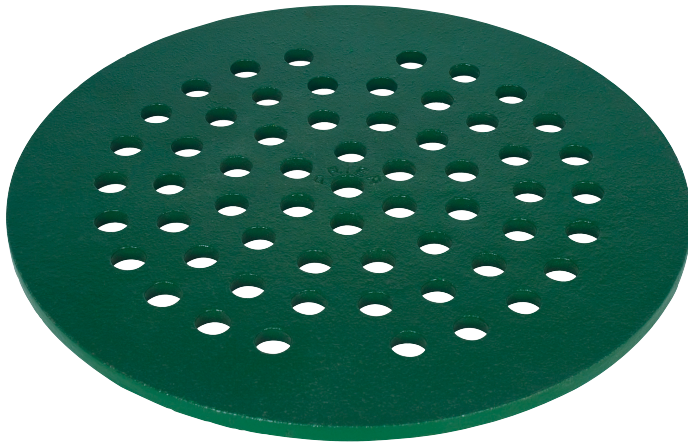

4515 East 139th Street
 Grandview, MO 64030
 (800) 362-9055
 Fax (800) 362-1463
 www.PRIER.com

P-325 Series Floor Drain Covers

Application

- Heavy Pattern Cast Iron
- Medium Duty
- Green Enamel Painted
- Screwholes Available Upon Request
- Custom sizes from 4 1/2" to 12" available