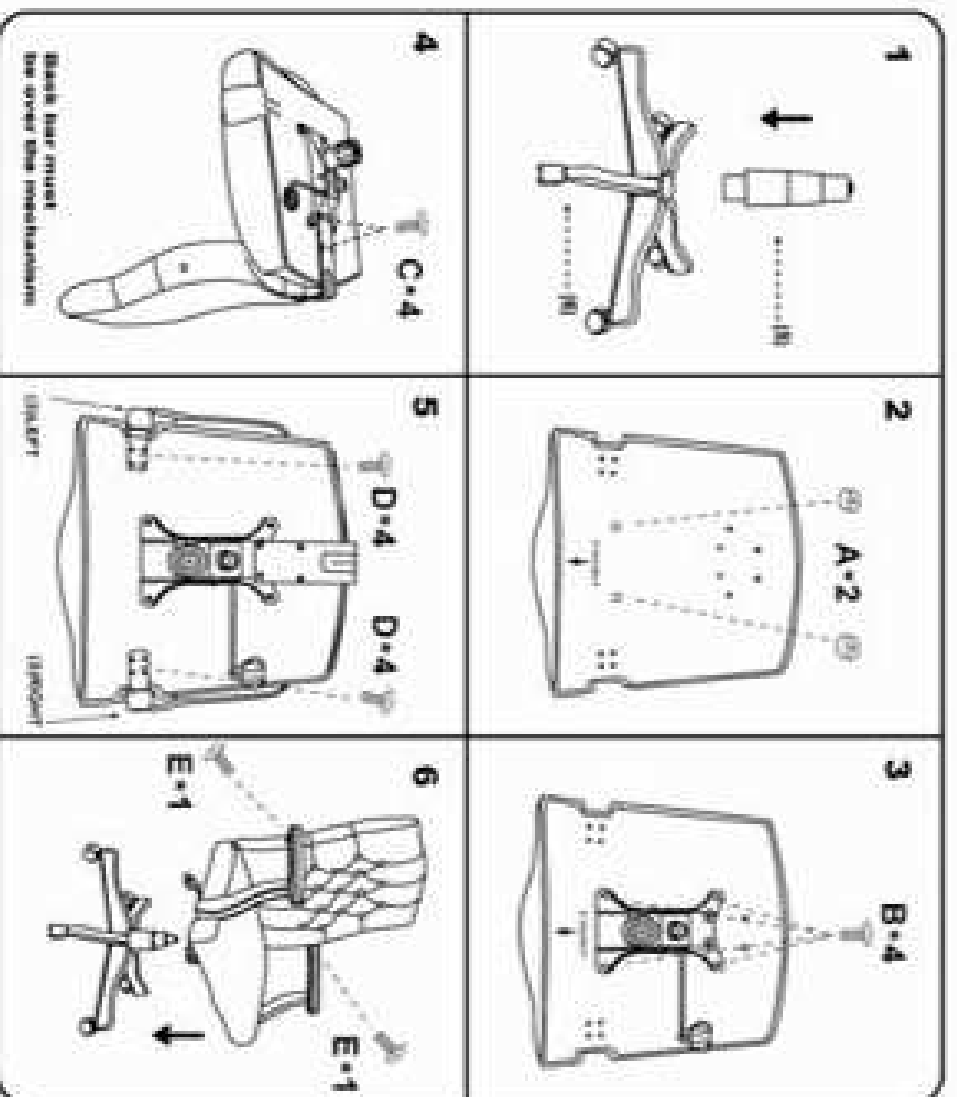

Please unscrew all hardware from cushion before assembly.
Por favor de destornillar todos los tornillos del cojín antes de ensamblar la silla.

MODEL: B905/B915/HS900

(1)X1	(2)X1	(3)X1 (L)X1 (R)
Seat	Back	Left & Right Arm
(4)X1	(5)X1	(6)X1
Mechanism	100mm Gas Lift	Wood Base w/ Casters
(A)X2	GASKET	
(B)X4	M8+30 MECHANISM SCREW	
(C)X4	M8+30 BACK BAR SCREWS	
(D)X8	M8+25 ARM SCREWS	
(E)X2	M8+36 ARM SCREWS	

Customer Service Hotline: 1-800-593-1888
For further assembly instructions,
please visit our website at www.boss-chair.com