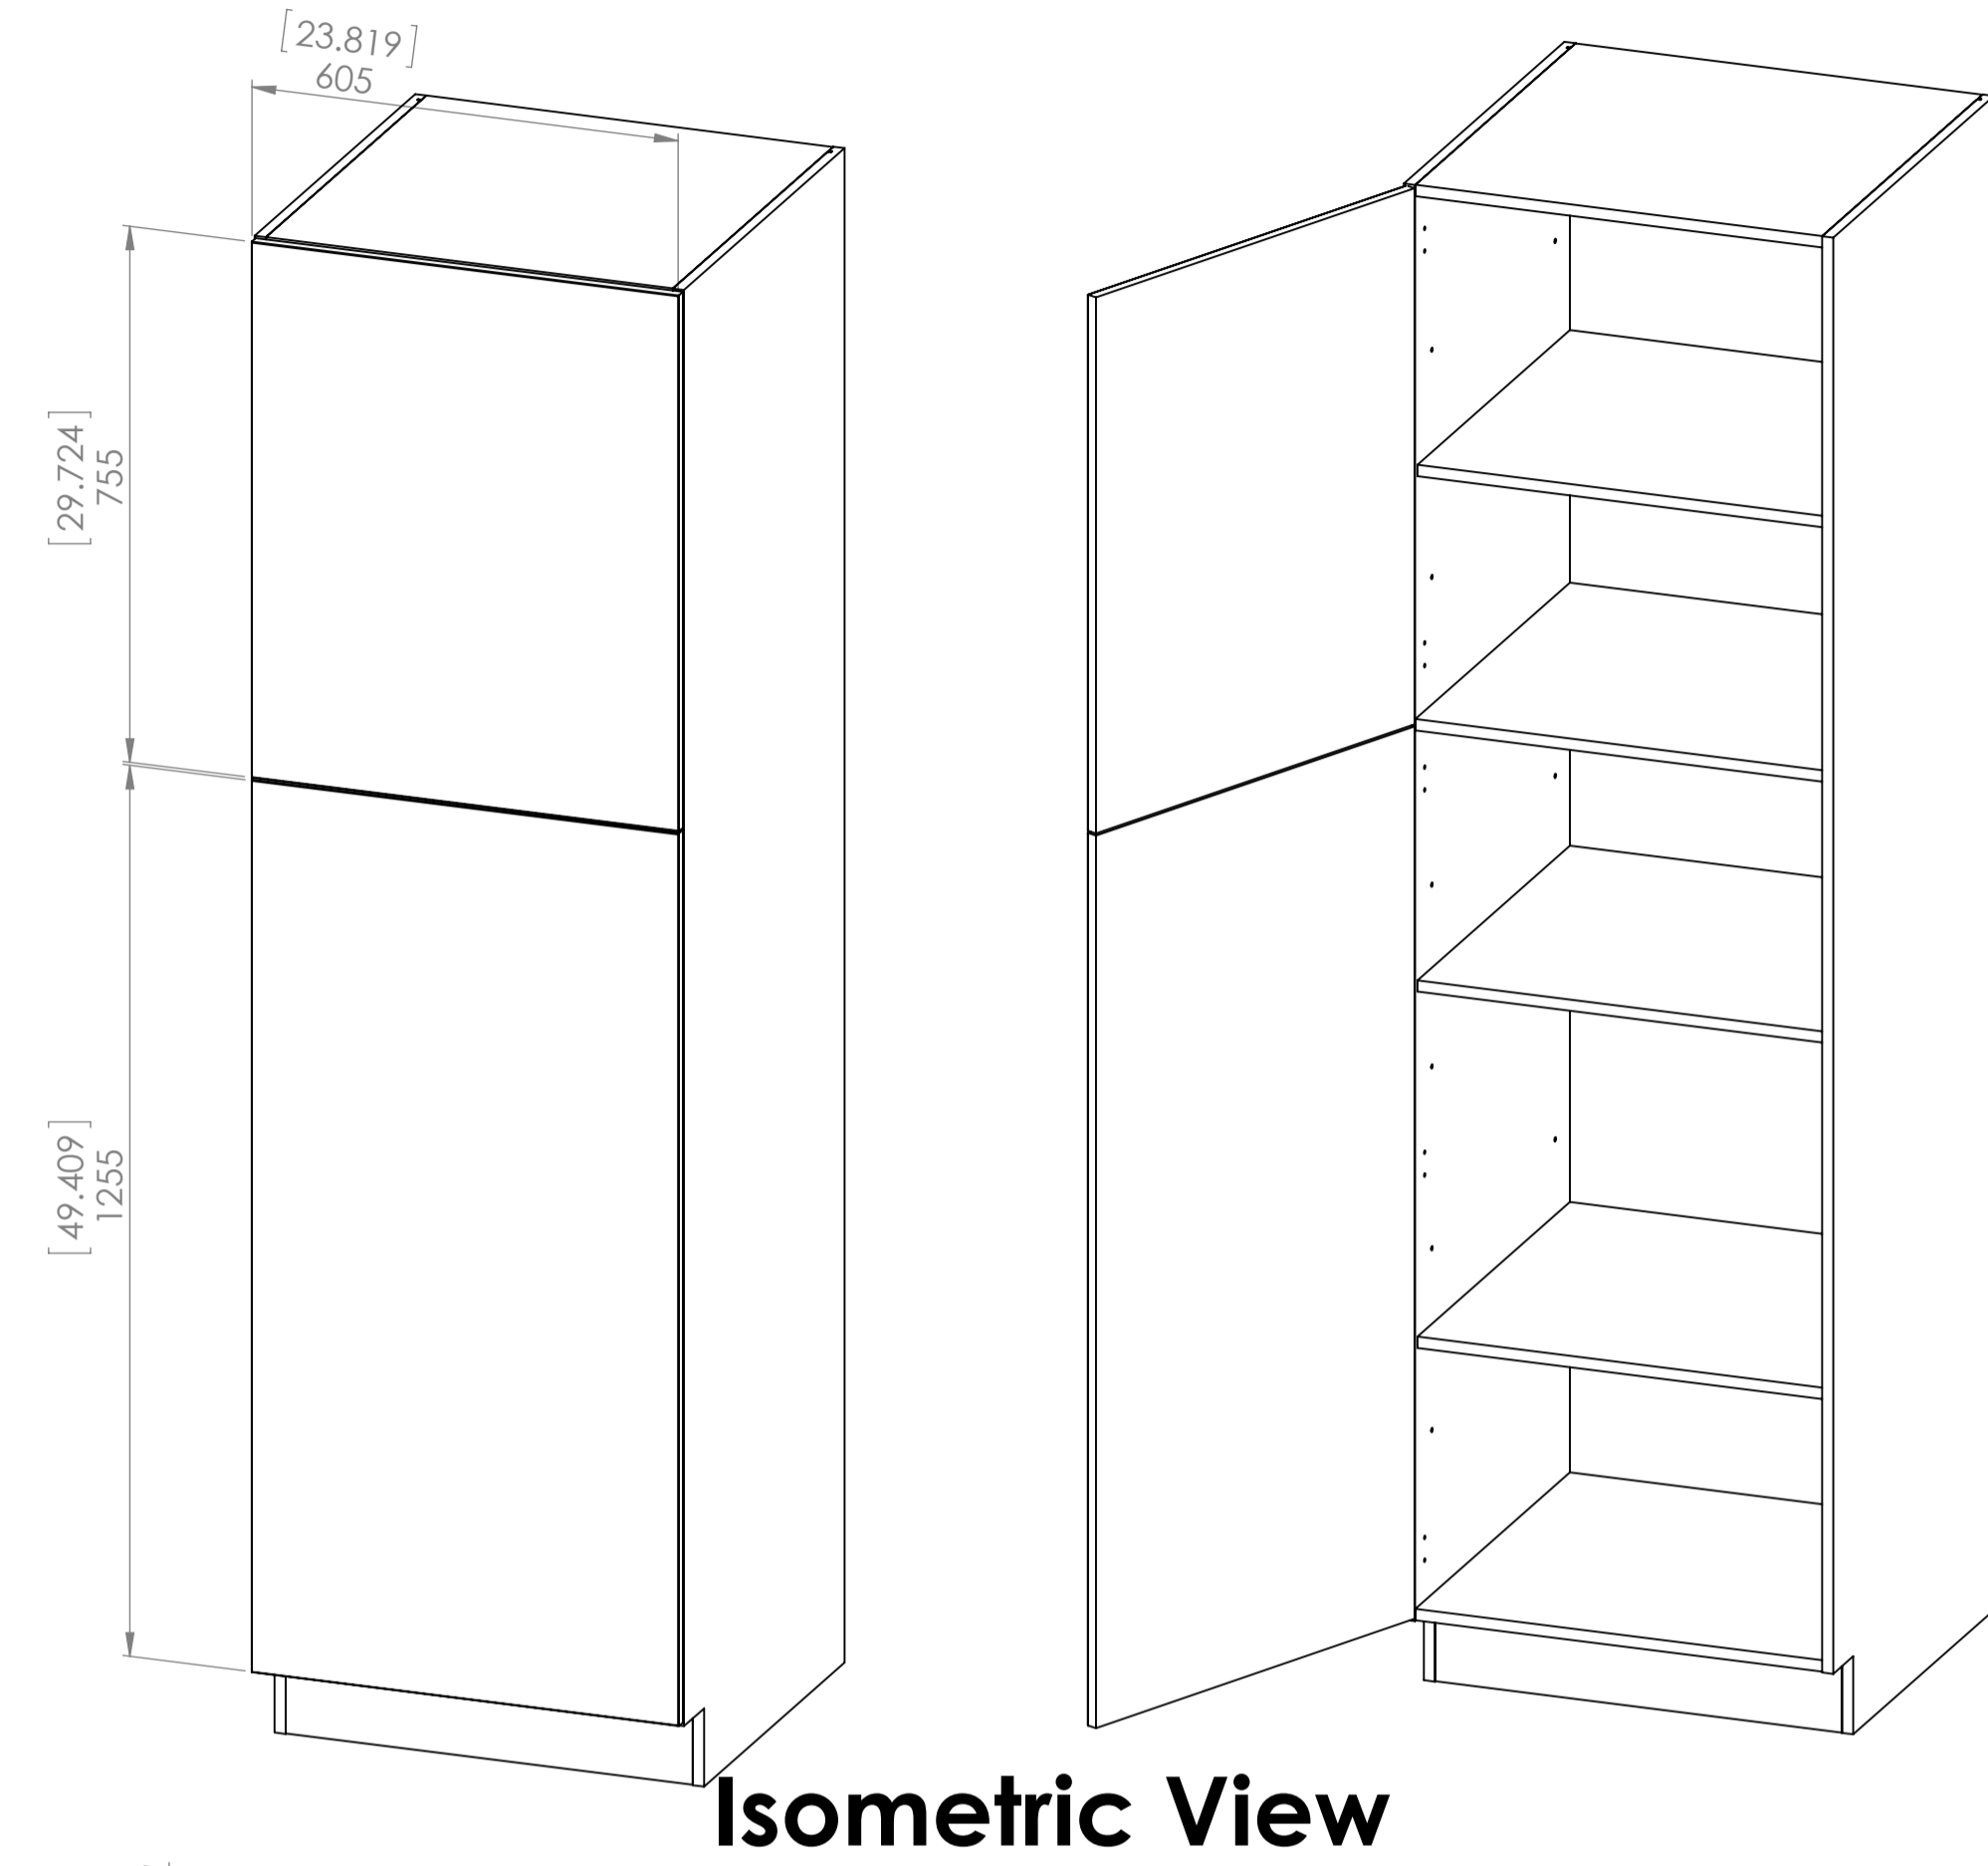

Item ID	Front Thickness [in] mm	Door Thickness [in] mm
CM2135B-WH	[.63] 16	[.63] 16

This profile belongs to CM2135B-WH

Detailed View

Profile: Cambridge White & Kitchen Gray		
<small>PROPRIETARY AND CONFIDENTIAL</small> <small>THE INFORMATION CONTAINED IN THIS DRAWING IS THE SOLE PROPERTY OF WOODCRAFTERS. ANY REPRODUCTION IN PART OR AS A WHOLE WITHOUT THE WRITTEN PERMISSION OF WOODCRAFTERS IS PROHIBITED.</small>	<small>UNLESS OTHERWISE SPECIFIED</small> <small>DIMENSIONS ARE IN MM AND [INCHES]</small> <small>TOLERANCES ARE +.039[1]-.039[1]</small> <small>SCALE:1:2</small>	

Item ID	Shelf Thickness [in] mm	Shelf Length and Width [in] mm	Depth "X" [in]
CM2484P-KG	[.75] 19	575x873.5	24.5
BT2484P-RC	[.75] 19	575x873.5	24.6
BT2484P-WH	[.75] 19	575x873.5	24.5
CM2484P-DK	[.75] 19	575x873.5	24.6
CM2484P-WH	[.59] 15	575x873.5	24.5

Back View

Front View
(front door removed)

Depth "X" depends on door profile

Side View
(left panel removed)

Isometric View

Description					
Pantry Cabinet 24x84					
REV	ECO#	Description	REV'D BY DATE	CHK'D BY DATE	APRV'D BY DATE
0		Release	ASG 3/4/18	ASG 3/4/18	ASG 3/4/18

DIMENSIONS ARE IN MM. AND [INCHES]
 TOLERANCES ARE +/- 1[0.039]
 SCALE:1:5

Pantry 24x84		A1
SCALE:1:10	SHEET 1 OF 1	