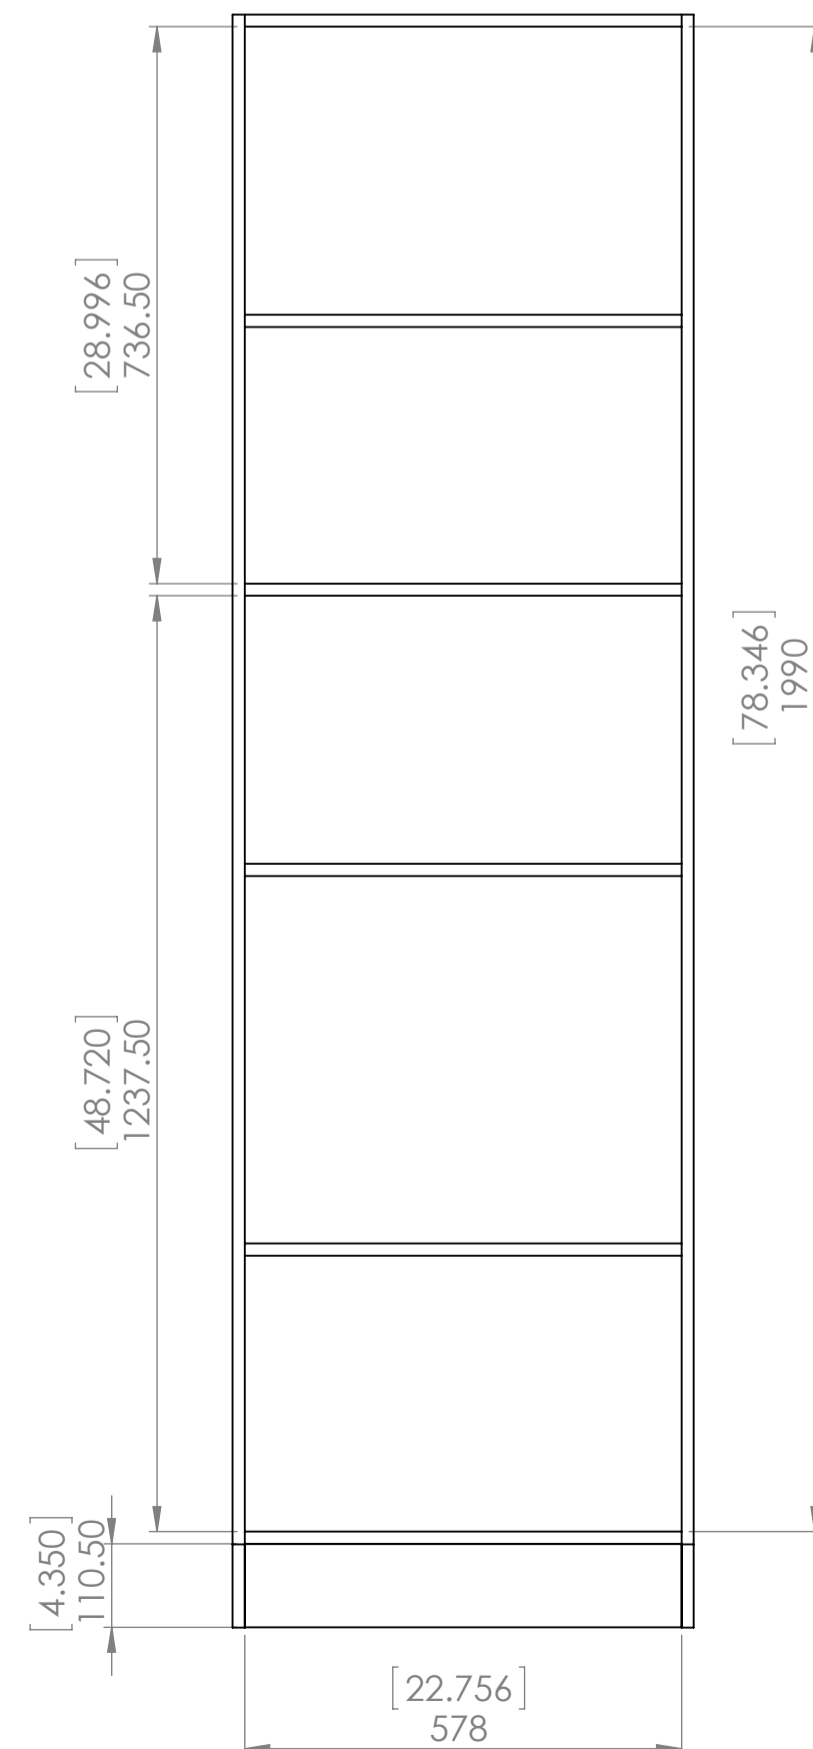

Item ID	Front Thickness [in] mm	Door Thickness [in] mm
CM2135B-WH	[.63] 16	[.63] 16

This profile belongs to CM2135B-WH

Detailed View

Profile: Cambridge White & Kitchen Gray		
<small>PROPRIETARY AND CONFIDENTIAL</small> <small>THE INFORMATION CONTAINED IN THIS DRAWING IS THE SOLE PROPERTY OF WOODCRAFTERS. ANY REPRODUCTION IN PART OR AS A WHOLE WITHOUT THE WRITTEN PERMISSION OF WOODCRAFTERS IS PROHIBITED.</small>	<small>UNLESS OTHERWISE SPECIFIED</small> <small>DIMENSIONS ARE IN MM AND [INCHES]</small> <small>TOLERANCES ARE +.039[1]-.039[1]</small> <small>SCALE:1:2</small>	

Item ID	Shelf Thickness [in] mm	Shelf Length and Width [in] mm	Depth "X" [in]
CM2484P-KG	[.75] 19	575x873.5	24.5
BT2484P-RC	[.75] 19	575x873.5	24.6
BT2484P-WH	[.75] 19	575x873.5	24.5
CM2484P-DK	[.75] 19	575x873.5	24.6
CM2484P-WH	[.59] 15	575x873.5	24.5

Back View

Front View
(front door removed)

Depth "X" depends on door profile

Side View
(left panel removed)

Isometric View

Description					
Pantry Cabinet 24x84					
REV	ECO#	Description	REV'D BY DATE	CHK'D BY DATE	APRV'D BY DATE
0		Release	ASG 3/4/18	ASG 3/4/18	ASG 3/4/18

DIMENSIONS ARE IN MM. AND [INCHES]
 TOLERANCES ARE +/- 1[0.039]
 SCALE:1:5

Pantry 24x84		A1
SCALE:1:10	SHEET 1 OF 1	