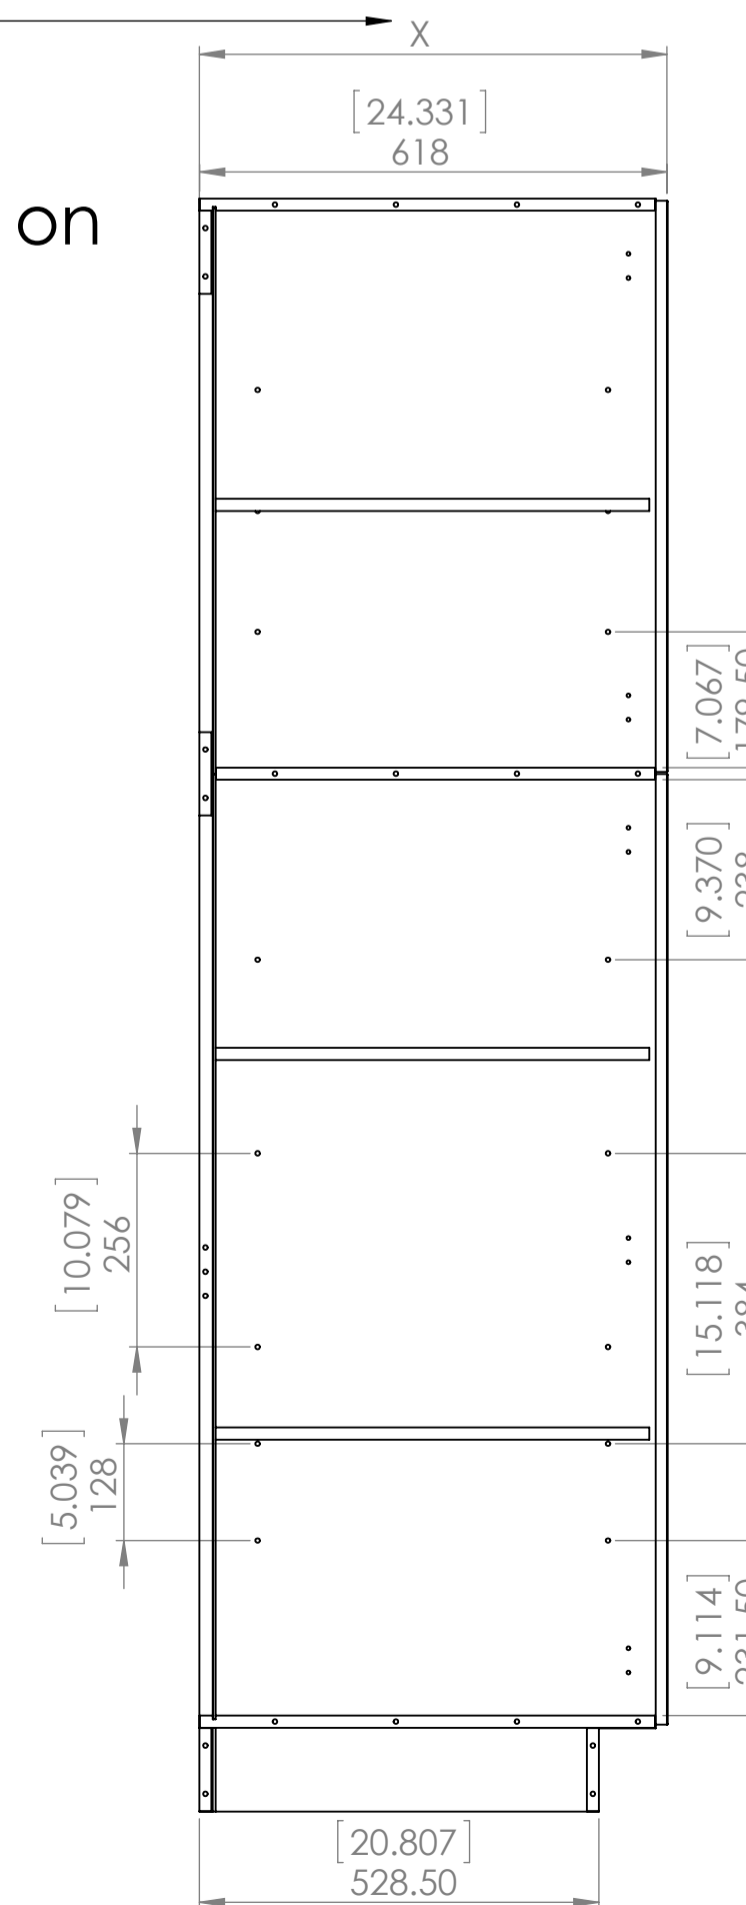

Item ID	Front Thickness [in] mm	Door Thickness [in] mm
CM2135B-WH	[.63] 16	[.63] 16

This profile belongs to CM2135B-WH

Detailed View

Profile: Cambridge White & Kitchen Gray		
<small>PROPRIETARY AND CONFIDENTIAL</small> <small>THE INFORMATION CONTAINED IN THIS DRAWING IS THE SOLE PROPERTY OF WOODCRAFTERS. ANY REPRODUCTION IN PART OR AS A WHOLE WITHOUT THE WRITTEN PERMISSION OF WOODCRAFTERS IS PROHIBITED.</small>	<small>UNLESS OTHERWISE SPECIFIED</small> <small>DIMENSIONS ARE IN MM AND [INCHES]</small> <small>TOLERANCES ARE +.039[1]-.039[1]</small> <small>SCALE:1:2</small>	

Item ID	Shelf Thickness [in] mm	Shelf Length and Width [in] mm	Depth "X" [in]
CM2484P-KG	[.75] 19	575x873.5	24.5
BT2484P-RC	[.75] 19	575x873.5	24.6
BT2484P-WH	[.75] 19	575x873.5	24.5
CM2484P-DK	[.75] 19	575x873.5	24.6
CM2484P-WH	[.59] 15	575x873.5	24.5

Back View

Front View
(front door removed)

Depth "X" depends on door profile

Side View
(left panel removed)

Isometric View

Description					
Pantry Cabinet 24x84					
REV	ECO#	Description	REV'D BY DATE	CHK'D BY DATE	APRV'D BY DATE
0		Release	ASG 3/4/18	ASG 3/4/18	ASG 3/4/18

DIMENSIONS ARE IN MM. AND [INCHES]
 TOLERANCES ARE +/- 1[0.039]
 SCALE:1:5

Pantry 24x84		A1
SCALE:1:10	SHEET 1 OF 1	