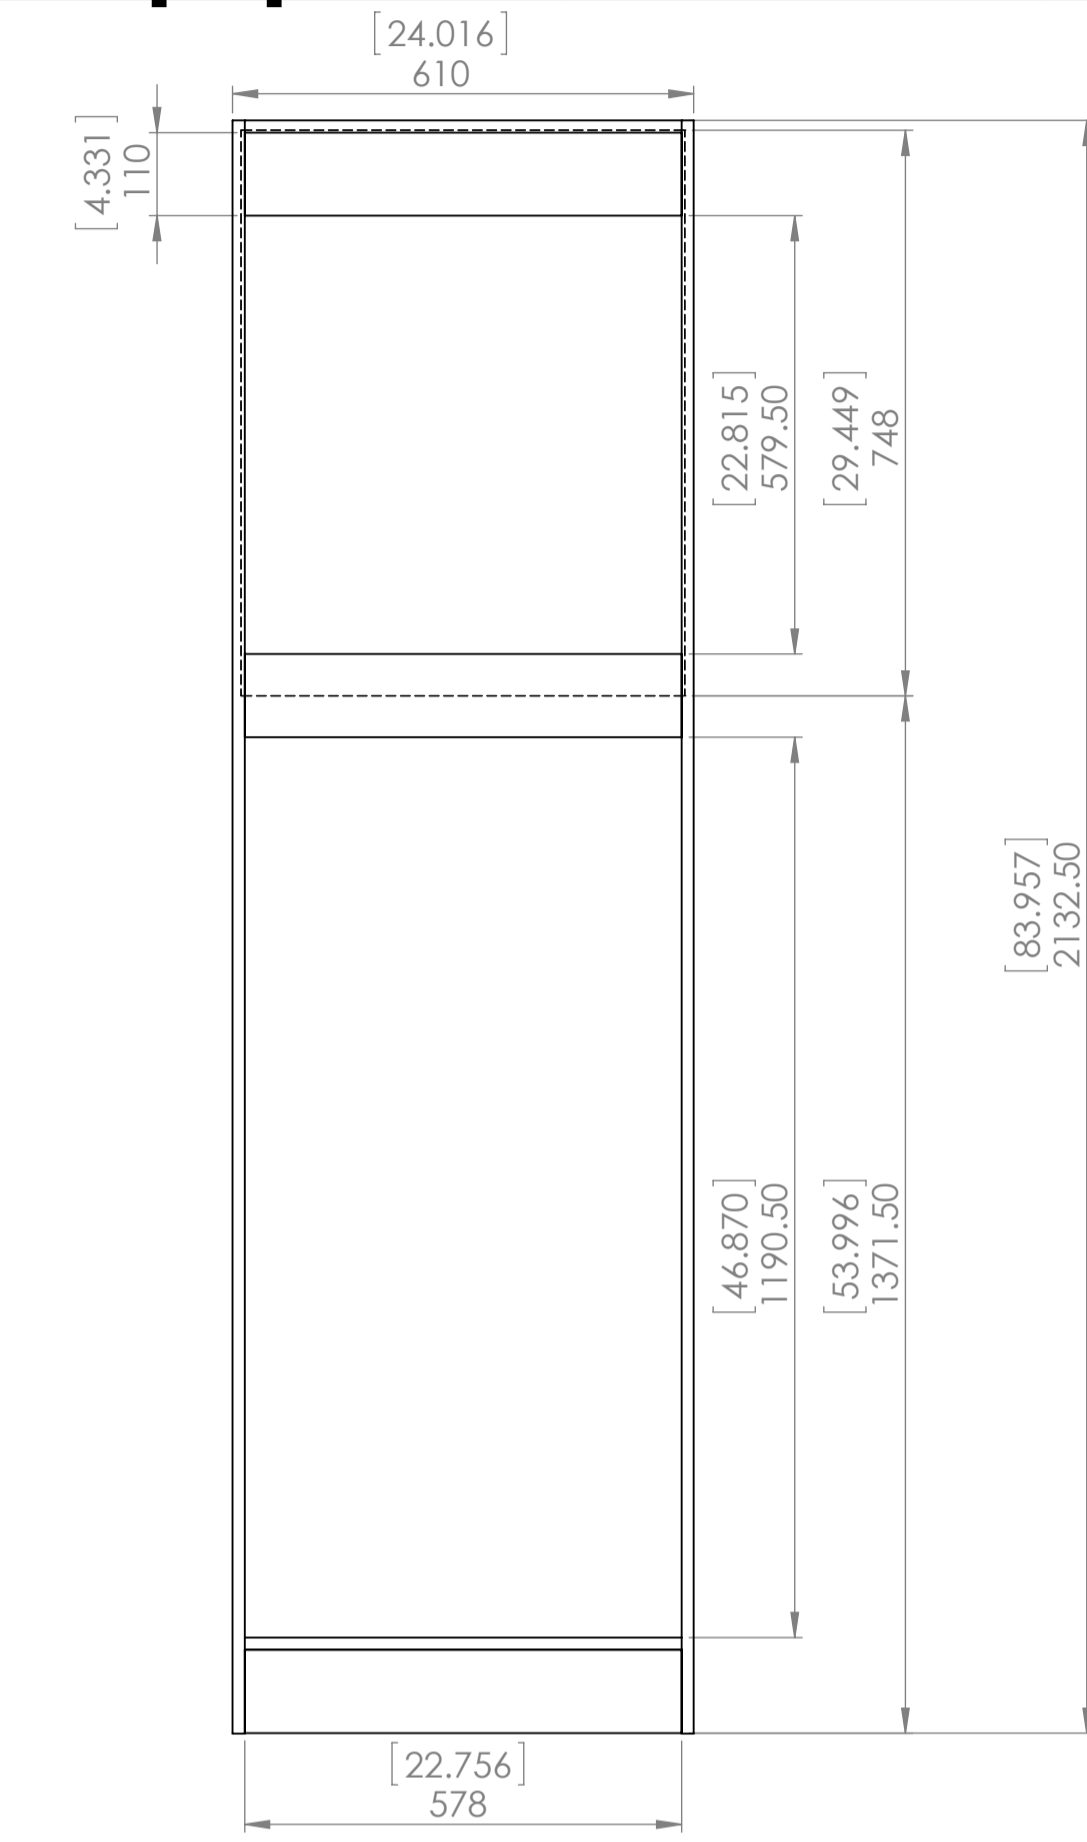

Item ID	Front Thickness [in] mm	Door Thickness [in] mm
CM2135B-WH	[.63] 16	[.63] 16

This profile belongs to CM2135B-WH

Detailed View

Profile: Cambridge White & Kitchen Gray		
<small>PROPRIETARY AND CONFIDENTIAL</small> <small>THE INFORMATION CONTAINED IN THIS DRAWING IS THE SOLE PROPERTY OF WOODCRAFTERS. ANY REPRODUCTION IN PART OR AS A WHOLE WITHOUT THE WRITTEN PERMISSION OF WOODCRAFTERS IS PROHIBITED.</small>	<small>UNLESS OTHERWISE SPECIFIED</small> <small>DIMENSIONS ARE IN MM AND [INCHES]</small> <small>TOLERANCES ARE +.039[1]-.039[1]</small> <small>SCALE:1:2</small>	

Item ID	Shelf Thickness [in] mm	Shelf Length and Width [in] mm	Depth "X" [in]
CM2484P-KG	[.75] 19	575x873.5	24.5
BT2484P-RC	[.75] 19	575x873.5	24.6
BT2484P-WH	[.75] 19	575x873.5	24.5
CM2484P-DK	[.75] 19	575x873.5	24.6
CM2484P-WH	[.59] 15	575x873.5	24.5

Back View

Front View
(front door removed)

Depth "X" depends on door profile

Side View
(left panel removed)

Isometric View

Description					
Pantry Cabinet 24x84					
REV	ECO#	Description	REV'D BY DATE	CHK'D BY DATE	APRV'D BY DATE
0		Release	ASG 3/4/18	ASG 3/4/18	ASG 3/4/18

DIMENSIONS ARE IN MM. AND [INCHES]
 TOLERANCES ARE +/- 1[0.039]
 SCALE:1:5

Pantry 24x84		A1
SCALE:1:10	SHEET 1 OF 1	