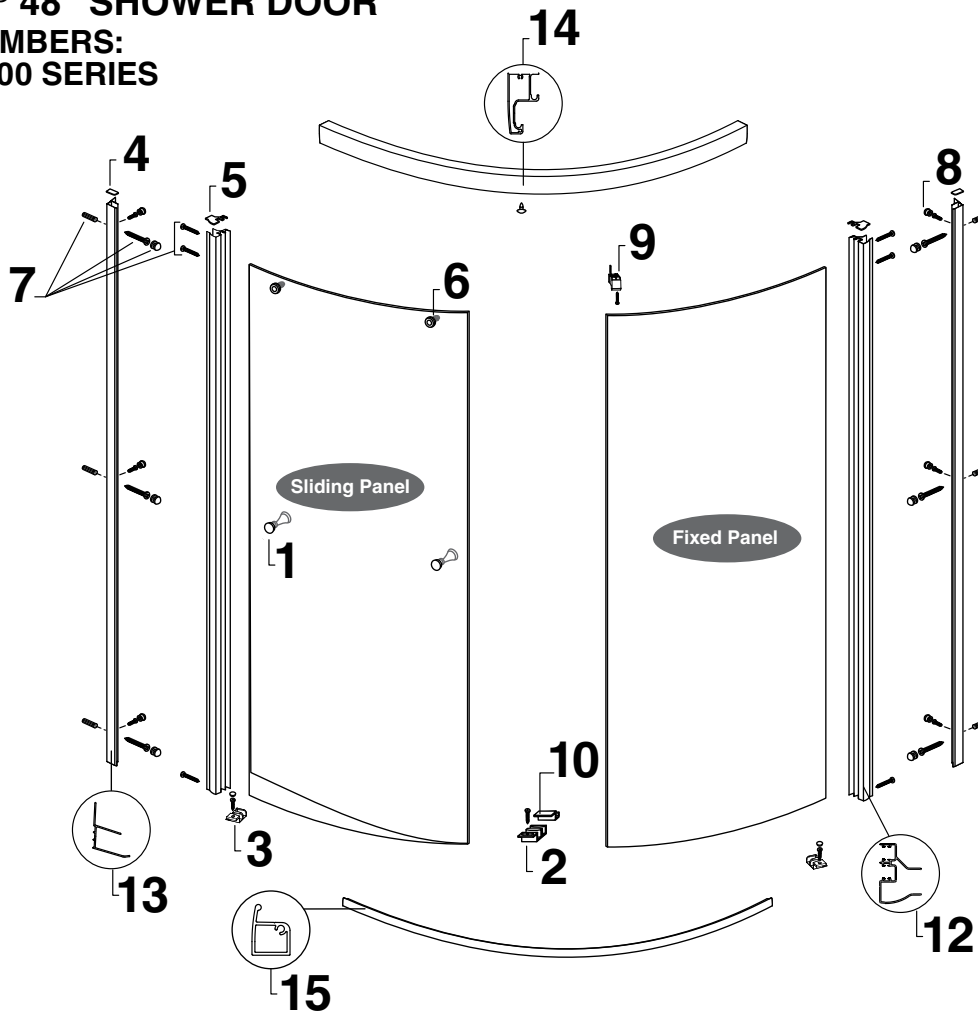

OVATION® 48" SHOWER DOOR
MODEL NUMBERS:
AM00548.400 SERIES

No.	DESCRIPTION	*PART#	PACKAGE QUANTITY
1	Handle Sets	710291-101.YYY0A	2 pieces
2	Center Guide 1	710292-101.YYY0A	1x Center Guide (with 2 inserts pre-assembled) 1x Screw M4x12
3	Bottom Guides	710293-101.YYY0A	1x Left Bottom Guide, 1x Right Bottom Guide, 2x Caps, 2x Screw M4x10
4	Wall Post Cap (L&R)	710294-101.YYY0A	Left & Right, one for each
5	Door Post Top Cap (L&R)	710295-101.YYY0A	Left & Right, one for each
6	Top Rollers	710296-101.0070A	2 pieces
7	Screw Bag 1	710297-101.YYY0A	6x Wall Plugs, 12x Screw M4x35, 6x Screw Caps
8	Screw Bag 3	710308-101.YYY0A	6x Screw M4x10, 6x Screw Caps
9	Glass Bracket Kit	710309-101.YYY0A	2x Glass Brackets, 1x Cover, 1x Screw M4x16, 1x Grey Cap
10	Center Guide Spacer	710310-101.YYY0A	1 piece
11	Door Post Gasket 71-7/8" (1825mm) [NOT SHOWN]	710311-101.0070A	2 pieces
12	Door Post Extrusion 72" (1829mm)	710312-101.YYY0A	1 piece
13	Wall Post Extrusion 72" (1829mm)	710313-101.YYY0A	1 piece
14	Top Horizontal Rail 42-13/16" (1088mm)	710314-101.YYY0A	1 piece
15	Bottom Horizontal Rail 42-13/16" (1088mm)	710315-101.YYY0A	1 piece
<p>*NOTE: Part# "YYY" specify: 213 Silver 295 Satin</p>			