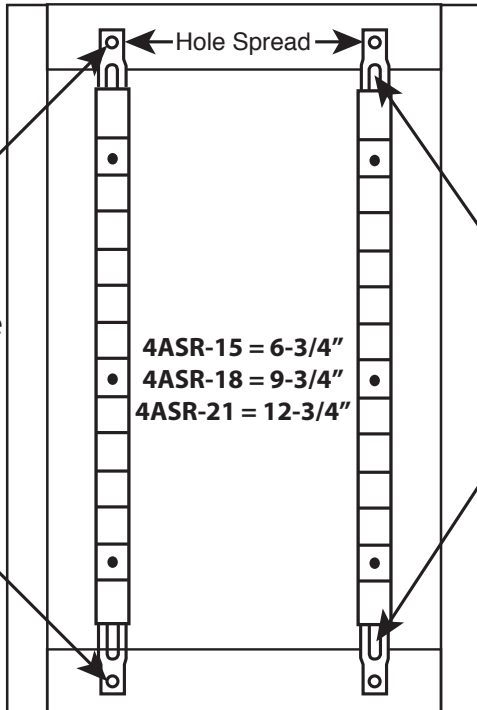

4ASR Series Installation Instructions

Inside of Cabinet Door

ESTIMATED ASSEMBLY
TIME:

10 MIN

CARE AND MAINTENANCE:

Clean with a damp cloth and
wipe parts dry.

CAUTION:
Be sure you are
screwing into
thick portion
of door.

Brackets are
adjustable up
to 5"

2409 Plantside Drive
Jeffersontown, KY 40299
800.626.1126 • FAX: 502.491.2215
www.rev-a-shelf.com

I-4ASR-0411

4ASR Series Installation Instructions

Inside of Cabinet Door

ESTIMATED ASSEMBLY
TIME:

10 MIN

CARE AND MAINTENANCE:

Clean with a damp cloth and
wipe parts dry.

CAUTION:
Be sure you are
screwing into
thick portion
of door.

Brackets are
adjustable up
to 5"

2409 Plantside Drive
Jeffersontown, KY 40299
800.626.1126 • FAX: 502.491.2215
www.rev-a-shelf.com