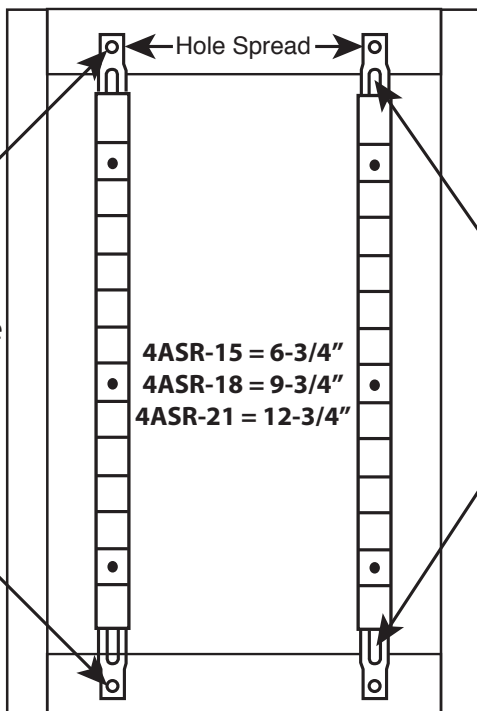

4ASR Series Installation Instructions

Inside of Cabinet Door

ESTIMATED ASSEMBLY
TIME:

10 MIN

CARE AND MAINTENANCE:

Clean with a damp cloth and
wipe parts dry.

CAUTION:
Be sure you are
screwing into
thick portion
of door.

Brackets are
adjustable up
to 5"

2409 Plantside Drive
Jeffersontown, KY 40299
800.626.1126 • FAX: 502.491.2215
www.rev-a-shelf.com

I-4ASR-0411

4ASR Series Installation Instructions

Inside of Cabinet Door

ESTIMATED ASSEMBLY
TIME:

10 MIN

CARE AND MAINTENANCE:

Clean with a damp cloth and
wipe parts dry.

CAUTION:
Be sure you are
screwing into
thick portion
of door.

Brackets are
adjustable up
to 5"

2409 Plantside Drive
Jeffersontown, KY 40299
800.626.1126 • FAX: 502.491.2215
www.rev-a-shelf.com