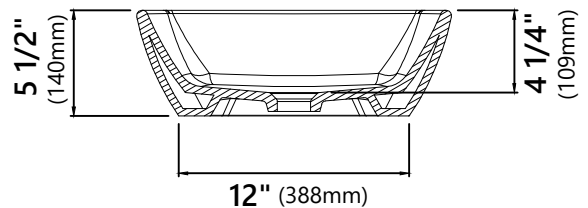

KCV-126

White Square Ceramic Bathroom Sink

Sink Dimensions

Overall Dimensions: 16 1/2" x 16 1/2" x 5 1/2"

Bowl Dimensions: 15 1/4" x 15 1/4"

Sink Depth: 4 1/4"

Features

- Vitreous China
- Square Vessel Sink
- 1 3/4" Drain Hole Size
- Without Overflow

Available Colors

- Gloss White

Optional Accessories

- Pop-Up Drain PU-10
- Grid Drain PU-12

CODES/STANDARDS:

Product Certification

cUPC
ADA

NOTE: Each sink may have a 3% dimension tolerance. Please measure the sink prior to installation.