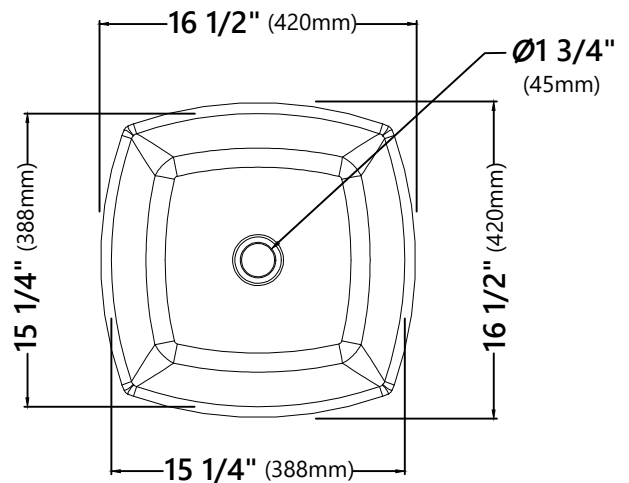

KCV-126

White Square Ceramic Bathroom Sink

Sink Dimensions

Overall Dimensions: 16 1/2" x 16 1/2" x 5 1/2"

Bowl Dimensions: 15 1/4" x 15 1/4"

Sink Depth: 4 1/4"

Features

- Vitreous China
- Square Vessel Sink
- 1 3/4" Drain Hole Size
- Without Overflow

Available Colors

- Gloss White

Optional Accessories

- Pop-Up Drain PU-10
- Grid Drain PU-12

CODES/STANDARDS:

Product Certification

cUPC
ADA

NOTE: Each sink may have a 3% dimension tolerance. Please measure the sink prior to installation.