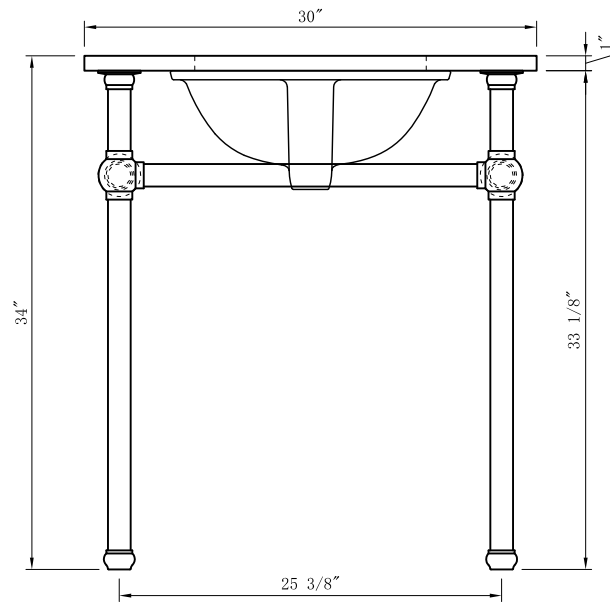

MODEL: EMPIRE30 EMBASSY30

TOP VIEW

3D VIEW

FRONT VIEW

SIDE VIEW

MODEL: EMPIRE30 EMBASSY30

TOP VIEW

3D VIEW

FRONT VIEW

SIDE VIEW

BACK VIEW

MODEL: PS-0001