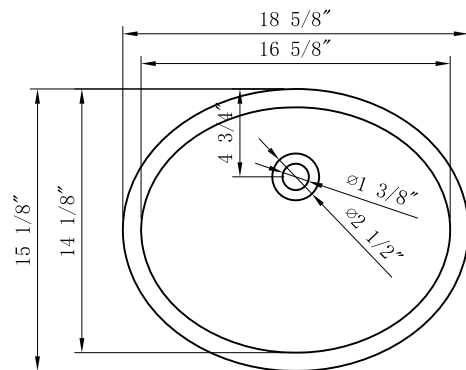

MODEL: EMPIRE30 EMBASSY30

TOP VIEW

3D VIEW

FRONT VIEW

SIDE VIEW

MODEL: EMPIRE30 EMBASSY30

TOP VIEW

3D VIEW

FRONT VIEW

SIDE VIEW

BACK VIEW

MODEL: PS-0001