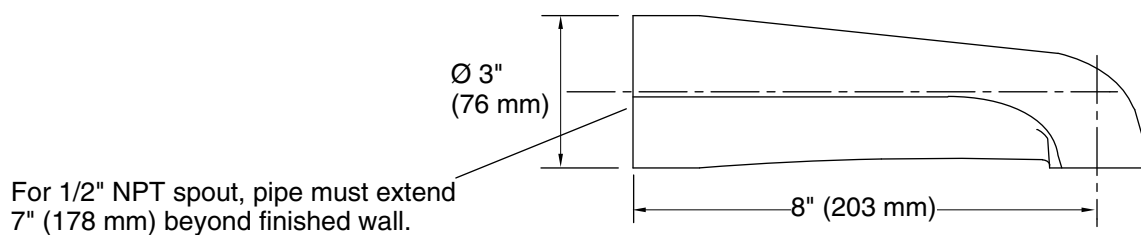

CORALAIS®

Installation Notes

Install this product according to the installation guide.

Product Diagram