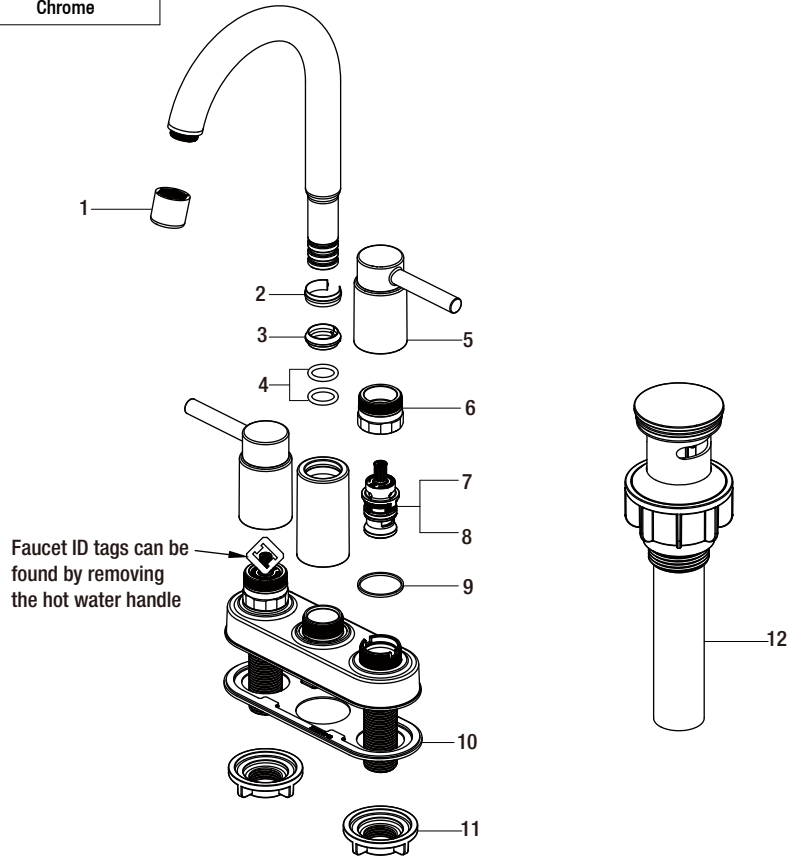

Replacement Parts List

Dorind 4 in. Centerset 2-handle High-Arc Bathroom Faucet

MODEL	SKU #	FINISH
HD67110W-6001	1005537925	Chrome

Many replacement parts can be purchased online or at your local store. Please use the table below to identify the part SKU number needed, go to HOMEDEPOT.COM, and check for online and store availability. If you can't find the part you are looking for, please call 1-855-HD-GLACIER.

Part	Description	Part #	Internet SKU #	Store SKU #
1	Aerator	RP3029801		
2	Wearable Ring	RP70077		
3	Clip	RP70023		
4	O-ring	RP60008		
5	Handle assembly	RP1372401		
6	Bonnet nut	RP70742		

Part	Description	Part #	Internet SKU #	Store SKU #
7	Cartridge H	RP20079		
8	Cartridge C	RP20080		
9	Washer	RP64126		
10	Gasket	RP80738		
11	Mounting nut	RP56001		
12	Press pop-up assembly	RP4026901		