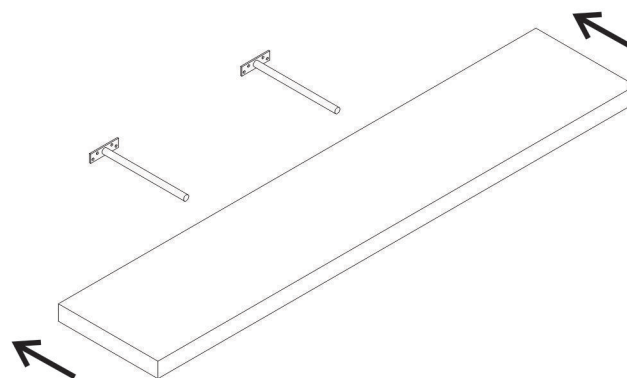

FLOATING SHELF REPISA FLOTANTE

DIMENSIONS / DIMENSIONES
1.5" X 47.2" X 9.8" /
3.8CM X 120CM X 25CM

Minimalist Design / Diseño Minimalista
Easy Assembly / Fácil Armado

COLOR:
DARK WALNUT/COÑAC

• ASSEMBLY INSTRUCTIONS / INSTRUCCIONES DE ARMADO

- 1** Drill on the markings with a 5/16" drill bit.
Debes perforar en los puntos con taladro y una broca de 5/16"

2

3

*Measurement to Cm

Care Instructions for Floating Shelves

Keep dry, avoid overloading, and dust regularly.