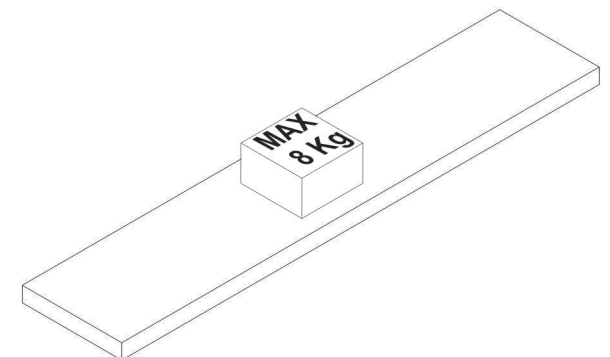

FLOATING SHELF REPISA FLOTANTE

DIMENSIONS / DIMENSIONES
1.5" X 47.2" X 9.8" /
3.8CM X 120CM X 25CM

Minimalist Design / Diseño Minimalista
Easy Assembly / Fácil Armado

COLOR:
DARK WALNUT/COÑAC

• ASSEMBLY INSTRUCTIONS / INSTRUCCIONES DE ARMADO

- 1** Drill on the markings with a 5/16" drill bit.
Debes perforar en los puntos con taladro y una broca de 5/16"

2

3

*Measurement to Cm

Care Instructions for Floating Shelves

Keep dry, avoid overloading, and dust regularly.